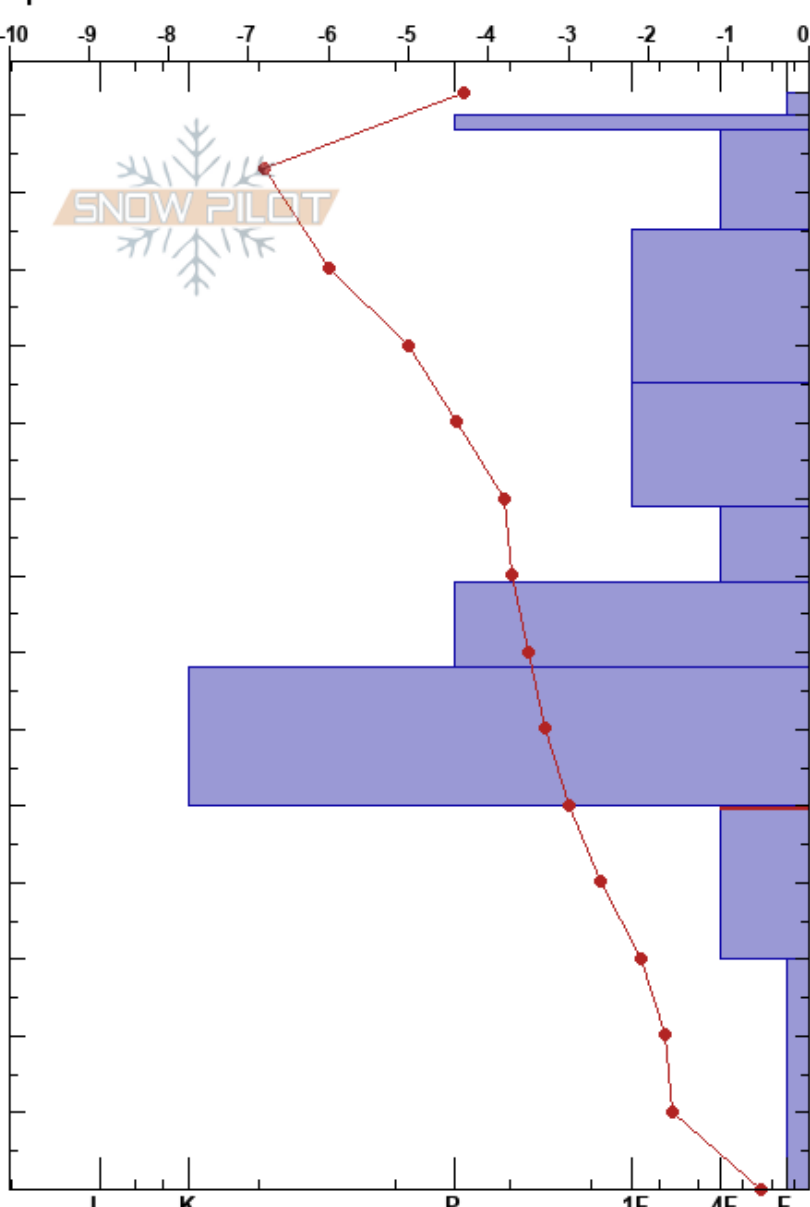

Mt. Arkansas NTL
 Sawatch
 CO
 Elevation: 11838 ft
 Aspect: 75°
 Specifics:

Ethan Kirk
 03/17/2024 - 12:15pm
 Co-ord: 13S 397327E 4356064N
 Slope Angle: 12°
 Wind Loading: previous

Stability: HS:143
 Air Temperature: -5.6°C PF:8
 Sky Cover: BKN PS:4
 Precipitation: S-1
 Wind: E Light Breeze
 Layer Notes:
 105-89cm: Dust layer at top
 50-30cm: Problematic layer

Height (cm)	Crystal		Moisture	ρ kg/m ³	Stability tests & Layer comments
	Form	Size			
143	+	2			
140	•	1			
130	⊙	1			
120	•	1			
110	•	1			
100	⊖	1			105-89cm: Dust layer at top
90	⊖	1			
80	⊖	1			
70	⊖	1			
60	•	0.5-1			
50	⊖	2			
40	⊖	2			← CT23, SP @36cm ← PST65/115 (End) @36cm
30	⊖	2			
20	∧	4-8			← CT22, SP @21cm
10	∧	4-8			
0					← ECTX