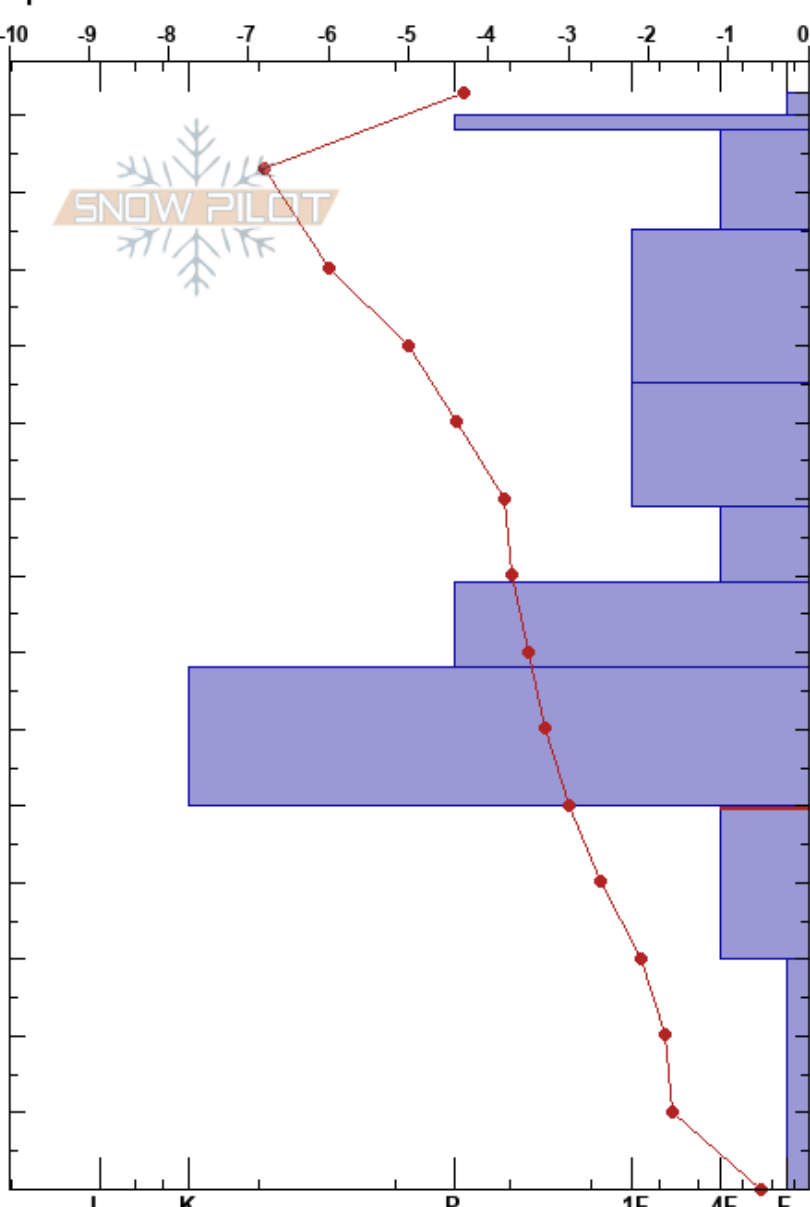

Mt. Arkansas NTL  
 Sawatch  
 CO  
 Elevation: 11838 ft  
 Aspect: 75°  
 Specifics:

Ethan Kirk  
 03/17/2024 - 12:15pm  
 Co-ord: 13S 397327E 4356064N  
 Slope Angle: 12°  
 Wind Loading: previous

Stability:  
 Air Temperature: -5.6°C  
 Sky Cover: BKN  
 Precipitation: S-1  
 Wind: E Light Breeze

HS:143  
 PF:8  
 PS:4  
 Layer Notes:  
 105-89cm: Dust layer at top  
 50-30cm: Problematic layer

Height (cm)	Crystal		Moisture	$\rho$ kg/m <sup>3</sup>	Stability tests & Layer comments
	Form	Size			
143	+	2			
140	•	1			
130	⊙				
130	□	1			
120					
110	•	1			
100	⊖	1			105-89cm: Dust layer at top
90					
80	⊖	1			
70	⊖	1			
60	•	0.5-1			
50					
40	□	2			← CT23, SP @36cm ← PST65/115 (End) @36cm
30					
20	∧	4-8			← CT22, SP @21cm
10					
0					← ECTX