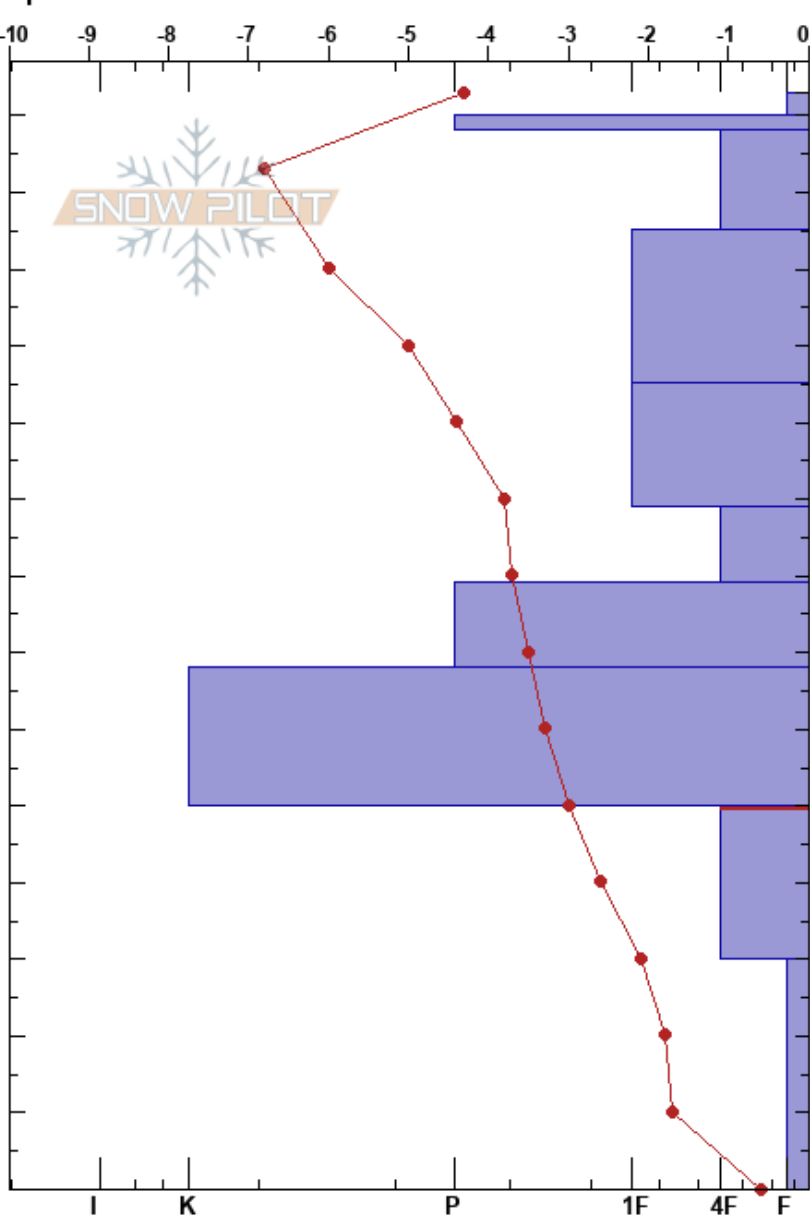

Mt. Arkansas NTL  
 Sawatch  
 CO  
 Elevation: 11838 ft  
 Aspect: 75°  
 Specifics:

Ethan Kirk  
 03/17/2024 - 12:15pm  
 Co-ord: 13S 397327E 4356064N  
 Slope Angle: 12°  
 Wind Loading: previous

Stability:  
 Air Temperature: -5.6°C  
 Sky Cover: BKN  
 Precipitation: S-1  
 Wind: E Light Breeze

HS:143  
 PF:8  
 PS:4  
 Layer Notes:  
 105-89cm: Dust layer at top  
 50-30cm: Problematic layer

Height (cm)	Crystal		Moisture	$\rho$ kg/m <sup>3</sup>	Stability tests & Layer comments
	Form	Size			
143	+	2			
140	•	1			
130	⊙				
130	□	1			
120					
110	•	1			
100	⊖	1			105-89cm: Dust layer at top
90					
80	⊖	1			
70	⊖	1			
60	•	0.5-1			
50					
40	□	2			← CT23, SP @36cm ← PST65/115 (End) @36cm
30					
20	∧	4-8			← CT22, SP @21cm
10					
0					← ECTX