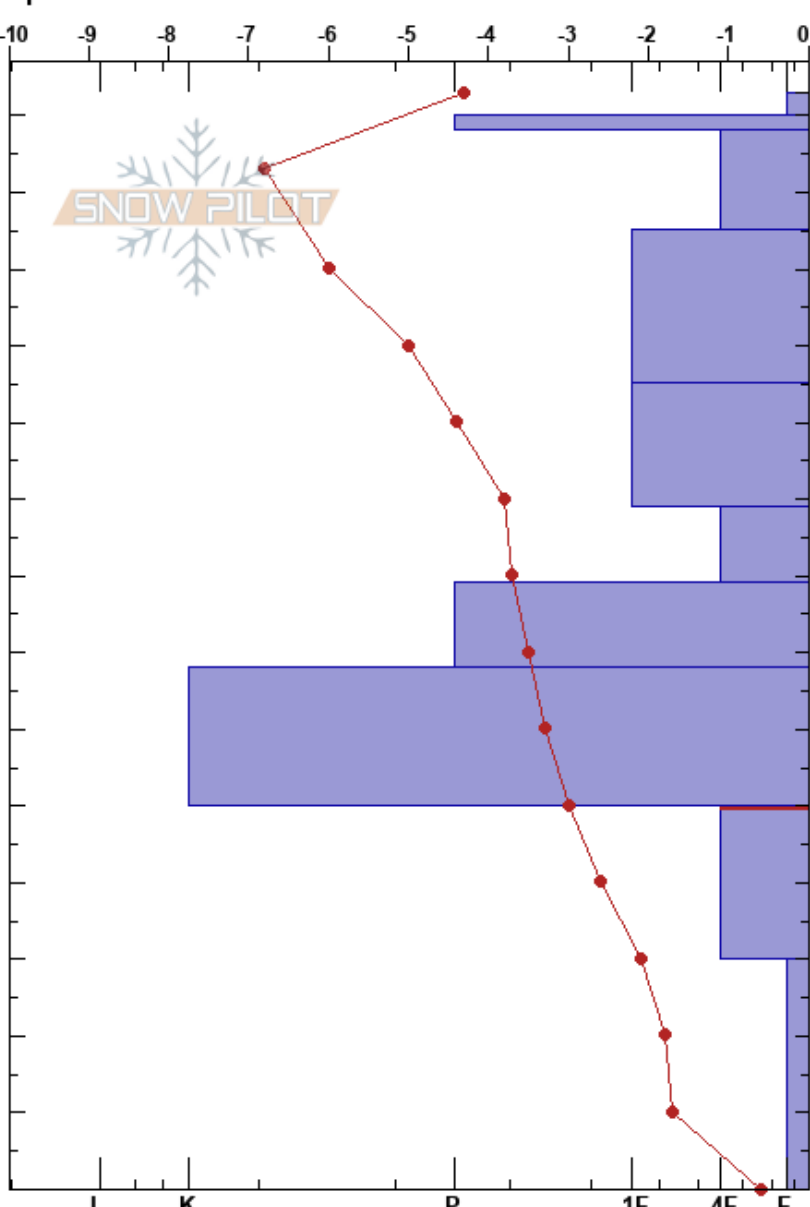

Mt. Arkansas NTL
 Sawatch
 CO
 Elevation: 11838 ft
 Aspect: 75°
 Specifics:

Ethan Kirk
 03/17/2024 - 12:15pm
 Co-ord: 13S 397327E 4356064N
 Slope Angle: 12°
 Wind Loading: previous

Stability:
 Air Temperature: -5.6°C
 Sky Cover: BKN
 Precipitation: S-1
 Wind: E Light Breeze

HS:143
 PF:8
 PS:4
 Layer Notes:
 105-89cm: Dust layer at top
 50-30cm: Problematic layer

Height (cm)	Crystal		Moisture	ρ kg/m ³	Stability tests & Layer comments
	Form	Size			
143	+	2			
140	•	1			
130	⊙				
130	□	1			
120					
110	•	1			
100	⊖	1			105-89cm: Dust layer at top
90					
80	⊖	1			
70	⊖	1			
60	•	0.5-1			
50					
40	□	2			← CT23, SP @36cm ← PST65/115 (End) @36cm
20	∧	4-8			← CT22, SP @21cm
0					← ECTX