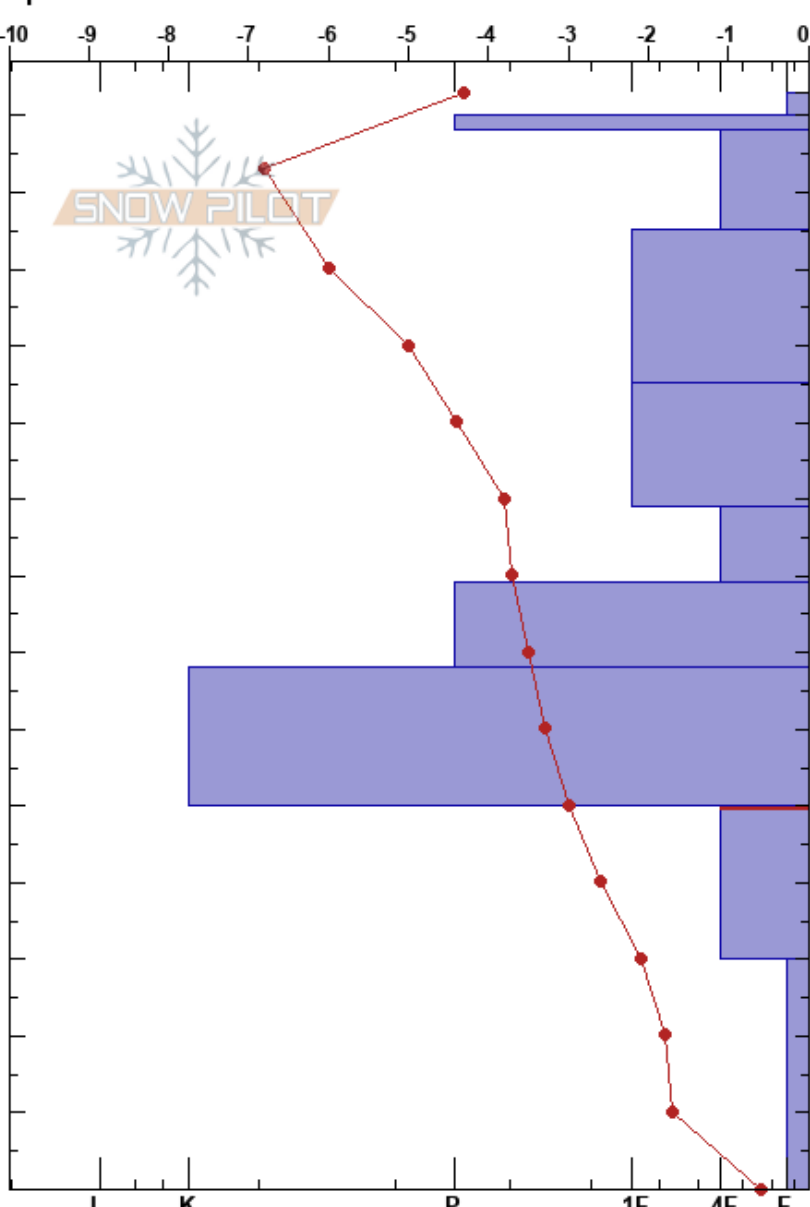

Mt. Arkansas NTL
 Sawatch
 CO
 Elevation: 11838 ft
 Aspect: 75°
 Specifics:

Ethan Kirk
 03/17/2024 - 12:15pm
 Co-ord: 13S 397327E 4356064N
 Slope Angle: 12°
 Wind Loading: previous

Stability: HS:143
 Air Temperature: -5.6°C PF:8
 Sky Cover: BKN PS:4
 Precipitation: S-1
 Wind: E Light Breeze
 Layer Notes:
 105-89cm: Dust layer at top
 50-30cm: Problematic layer

Height (cm)	Crystal		Moisture	ρ kg/m ³	Stability tests & Layer comments
	Form	Size			
143	+	2			
140	•	1			
130	⊙				
130	□	1			
120					
110	•	1			
100	⊖	1			105-89cm: Dust layer at top
90					
80	⊖	1			
70	⊖	1			
60	•	0.5-1			
50					
40	□	2			← CT23, SP @36cm ← PST65/115 (End) @36cm
30					
20	∧	4-8			← CT22, SP @21cm
10					
0					← ECTX