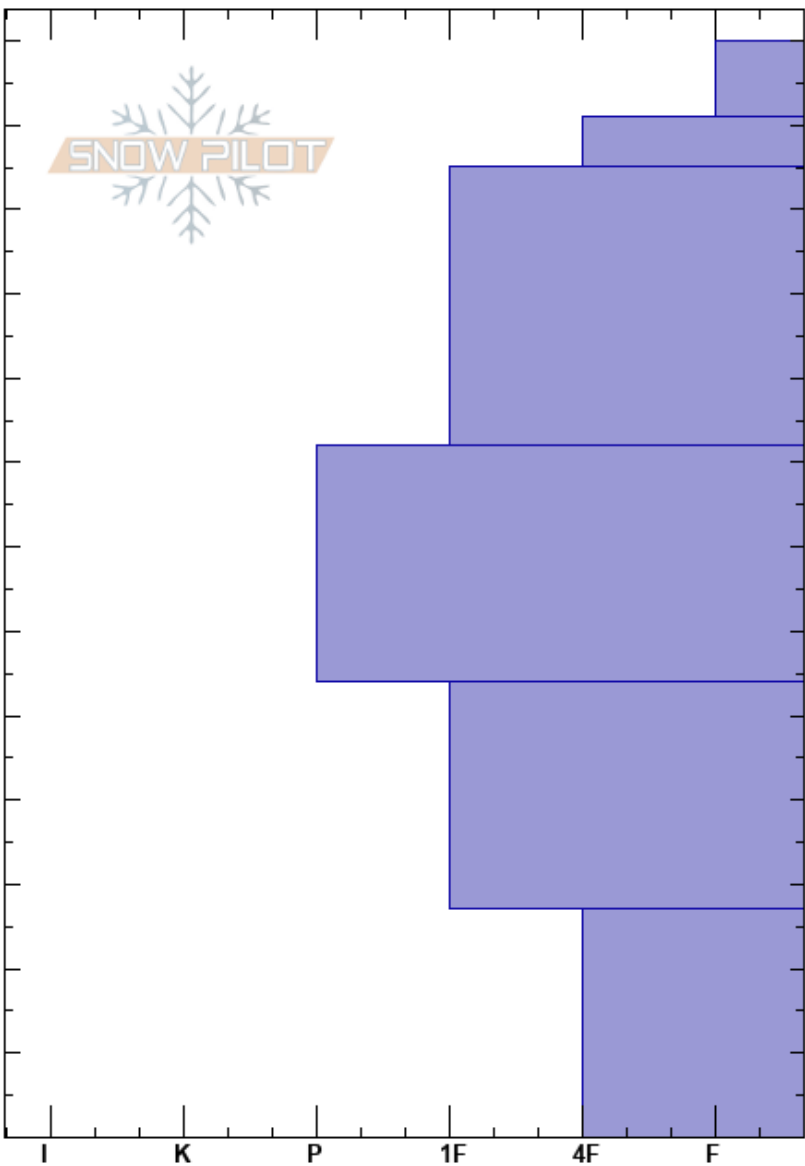

WW West  
 Sangre de Cristo Range  
 NM  
 Elevation: 9760 ft  
 Aspect: N  
 Specifics:

Aidan Giroso  
 03/18/2024 - 12:20pm  
 Co-ord: 36.59221N, -105.46086W  
 Slope Angle: 38°  
 Wind Loading: no

Stability:  
 Air Temperature:  
 Sky Cover: FEW  
 Precipitation: NO  
 Wind: Calm

HS:130  
 Layer Notes:  
 27-0cm: Problematic layer

Height (ft)	Crystal		$\rho$ kg/m <sup>3</sup>	Stability tests & Layer comments
	Form	Size		
130	/	1		
120	•	0.5		
100	• (B)	1		
70	□	1		
40	□	1-2		
10	^	3-4		

← CT21, BRK @27cm  
 ← CT27, BRK @27cm  
 ← ECTP22 @27cm  
 ← PST55/100 (End) @27cm  
 ← ECTX Test redone

Notes: