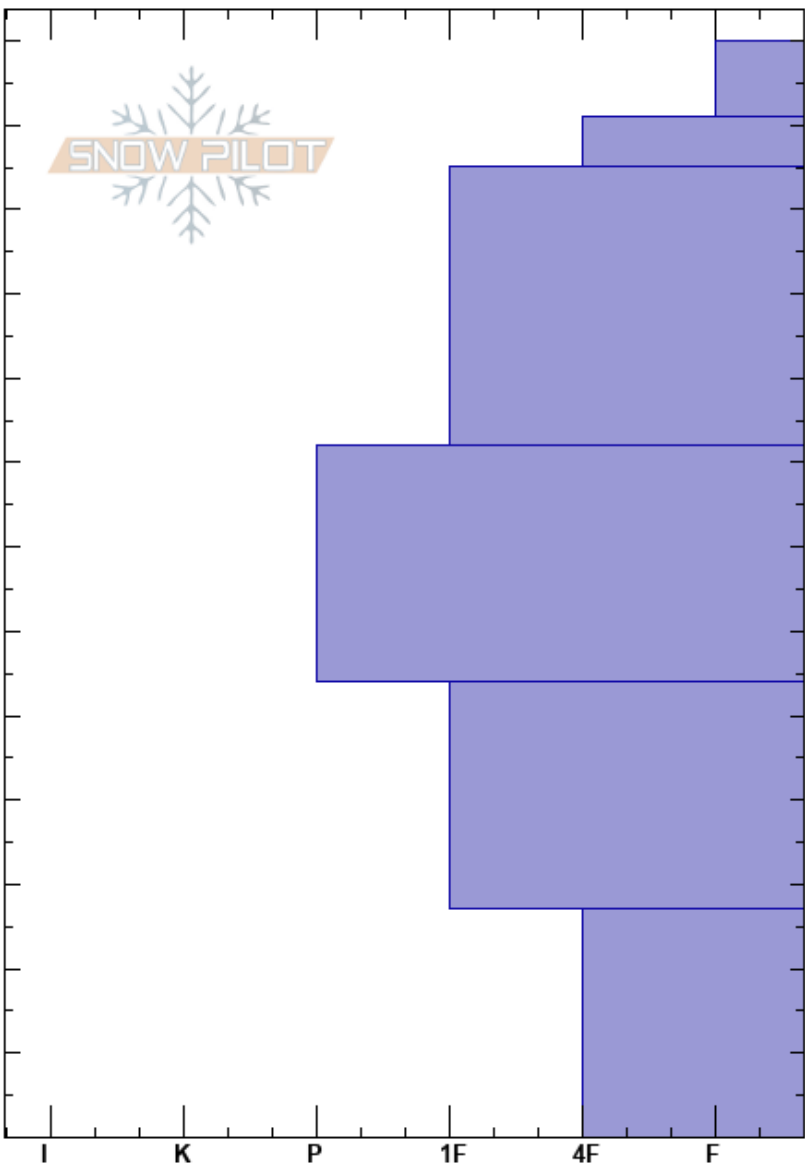

WW West
 Sangre de Cristo Range
 NM
 Elevation: 9760 ft
 Aspect: N
 Specifics:

Aidan Giroso
 03/18/2024 - 12:20pm
 Co-ord: 36.59221N, -105.46086W
 Slope Angle: 38°
 Wind Loading: no

Stability:
 Air Temperature:
 Sky Cover: FEW
 Precipitation: NO
 Wind: Calm

HS:130
 Layer Notes:
 27-0cm: Problematic layer

Height (ft)	Crystal		ρ kg/m ³	Stability tests & Layer comments
	Form	Size		
130	/	1		
120	•	0.5		
100	• (B)	1		
70	□	1		
40	□	1-2		
10	^	3-4		

← CT21, BRK @27cm
 ← CT27, BRK @27cm
 ← ECTP22 @27cm
 ← PST55/100 (End) @27cm
 ← ECTX Test redone