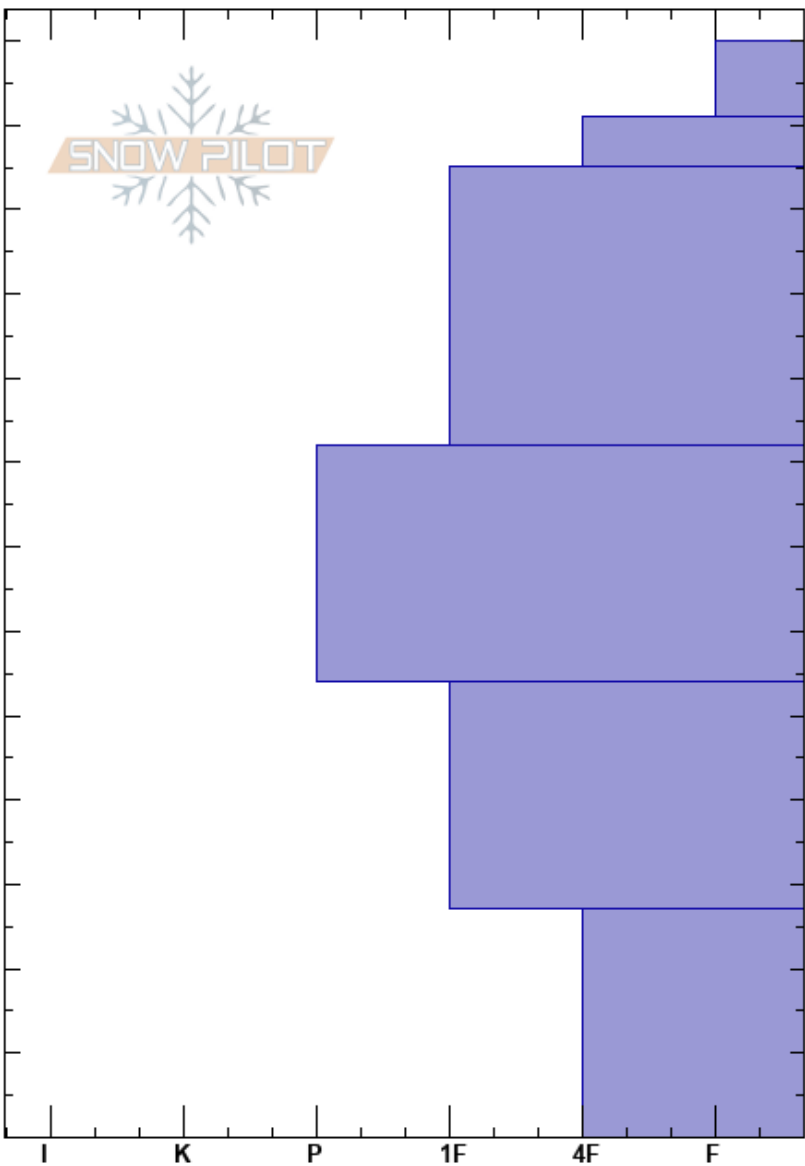

WW West
 Sangre de Cristo Range
 NM
 Elevation: 9760 ft
 Aspect: N
 Specifics:

Aidan Giroso
 03/18/2024 - 12:20pm
 Co-ord: 36.59221N, -105.46086W
 Slope Angle: 38°
 Wind Loading: no

Stability:
 Air Temperature:
 Sky Cover: FEW
 Precipitation: NO
 Wind: Calm

HS:130
 Layer Notes:
 27-0cm: Problematic layer

Height (ft)	Crystal		ρ kg/m ³	Stability tests & Layer comments
	Form	Size		
130	/	1		
120	•	0.5		
100	• (B)	1		
70	□	1		
40	□	1-2		
10	^	3-4		

← CT21, BRK @27cm
 ← CT27, BRK @27cm
 ← ECTP22 @27cm
 ← PST55/100 (End) @27cm
 ← ECTX Test redone