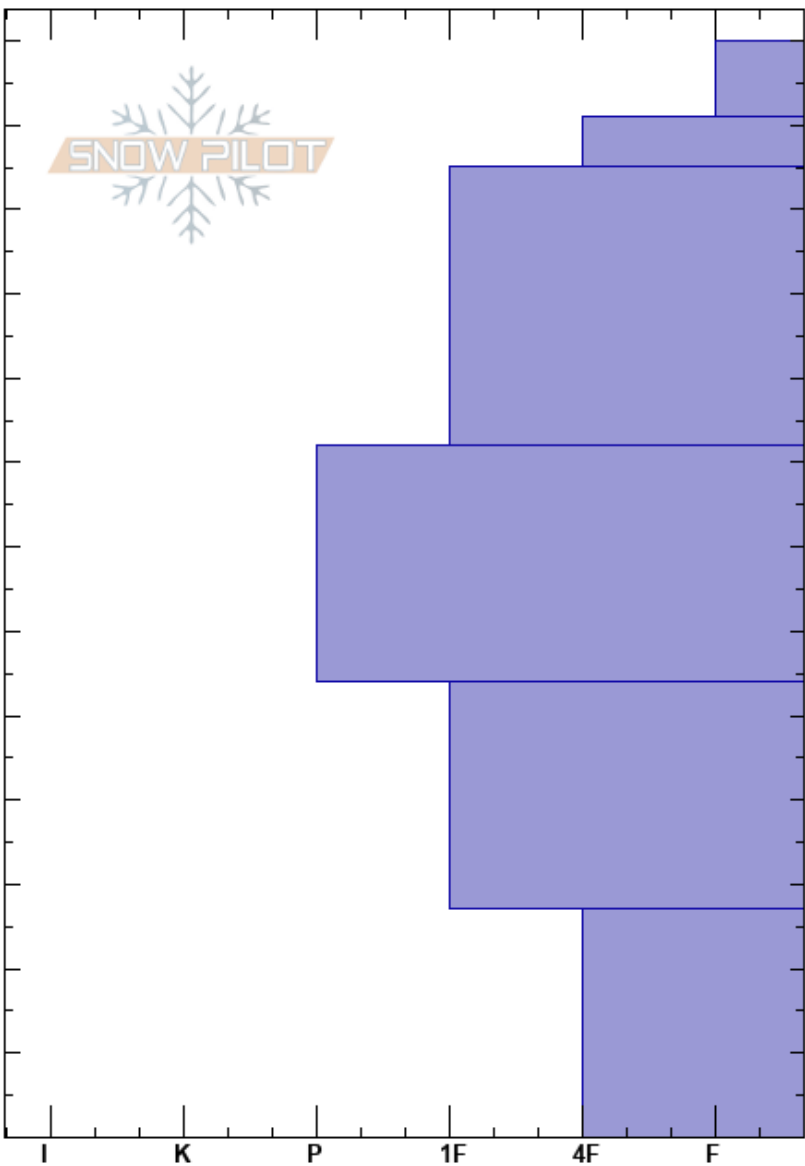

WW West  
 Sangre de Cristo Range  
 NM  
 Elevation: 9760 ft  
 Aspect: N  
 Specifics:

Aidan Giroso  
 03/18/2024 - 12:20pm  
 Co-ord: 36.59221N, -105.46086W  
 Slope Angle: 38°  
 Wind Loading: no

Stability: **HS:130**  
 Air Temperature: 27-0cm: Problematic layer  
 Sky Cover: FEW  
 Precipitation: NO  
 Wind: Calm

Crystal Form	Crystal Size	Moisture	$\rho$ kg/m <sup>3</sup>	Stability tests & Layer comments
/	1			
•	0.5			
• (B)	1			
□	1			
□	1-2			
^	3-4			

← CT21, BRK @27cm  
 ← CT27, BRK @27cm  
 ← ECTP22 @27cm  
 ← PST55/100 (End) @27cm  
 ← ECTX Test redone