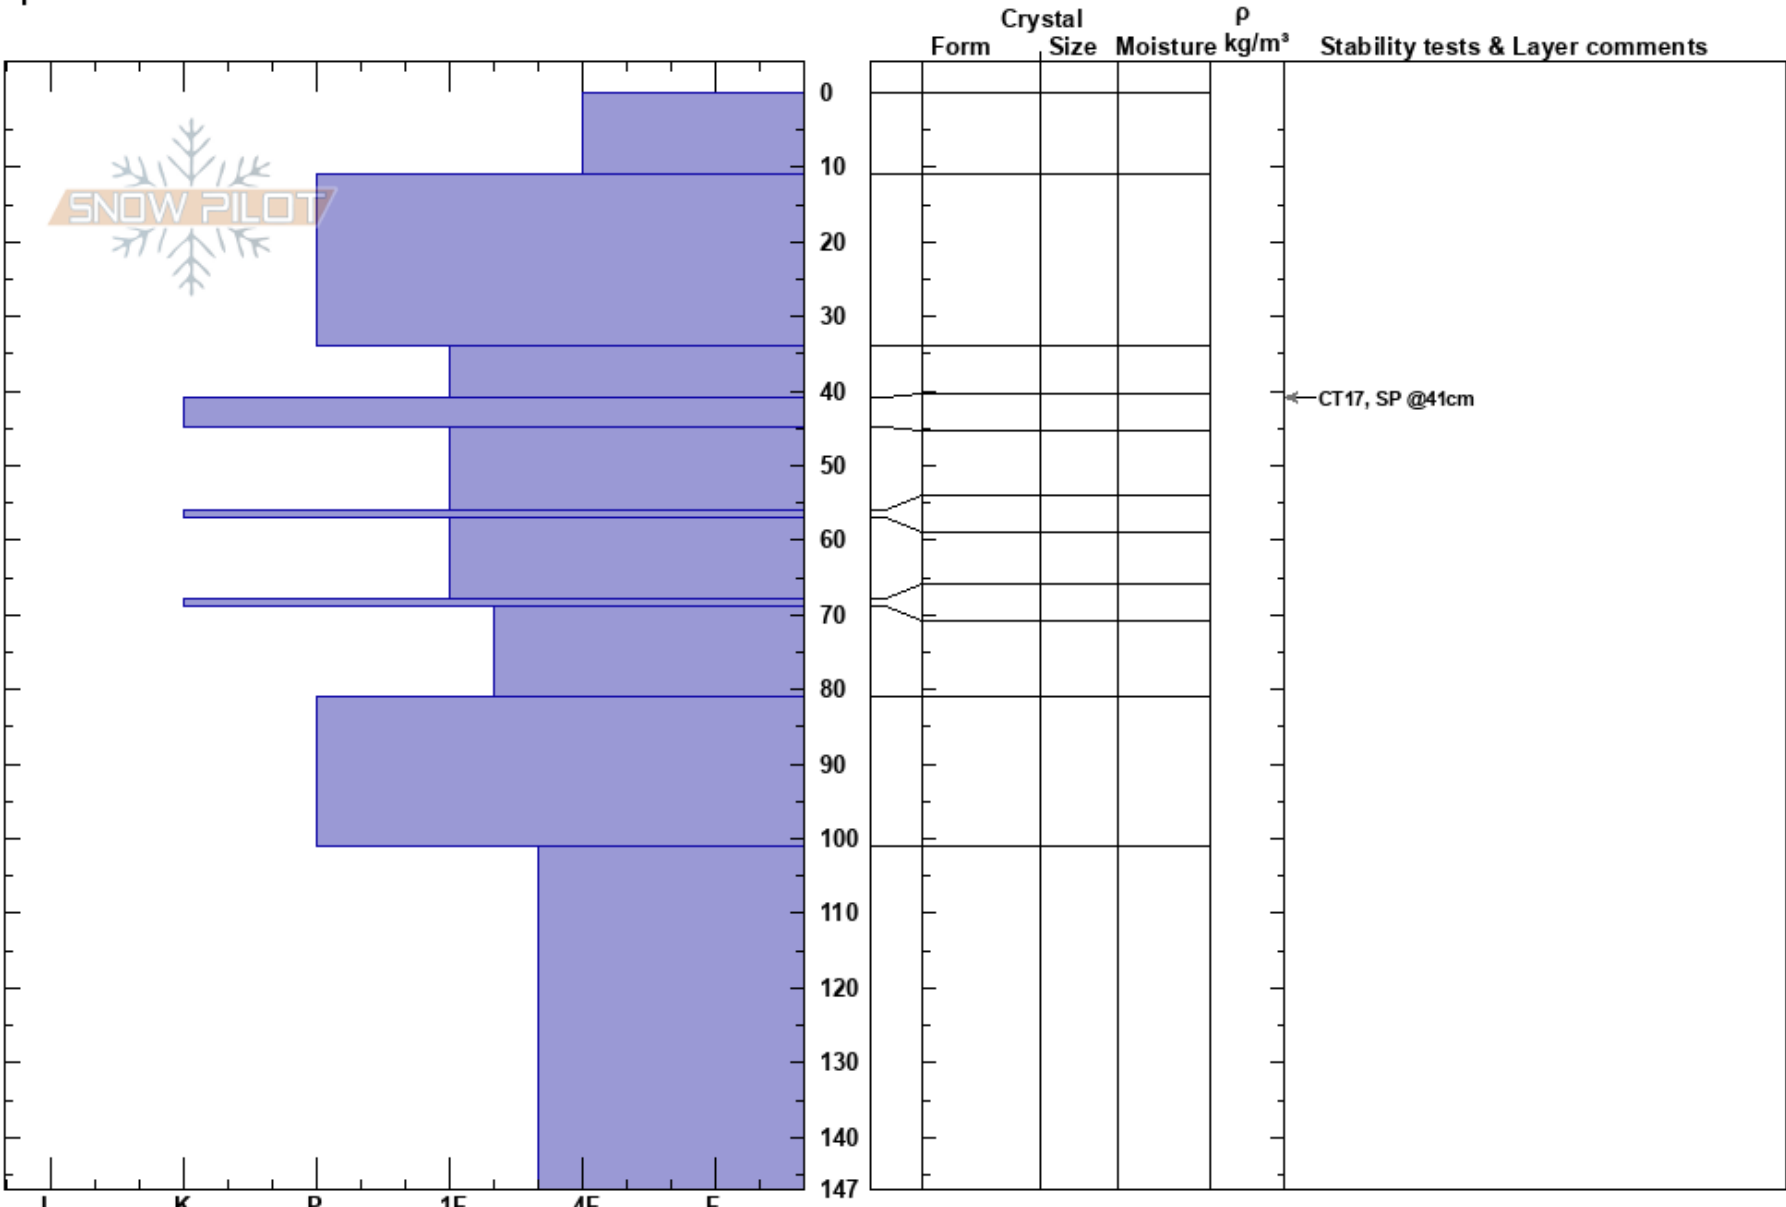

20240315 Level2
Mosquito Range
CO
Elevation: 12070 ft
Aspect: SW
Specifics:

Andy Keck
03/15/2024 - 2:30pm
Co-ord:
Slope Angle: 16°
Wind Loading:

Stability:
Air Temperature:
Sky Cover: OVC
Precipitation: NO
Wind: Calm

Layer Notes:

Notes: