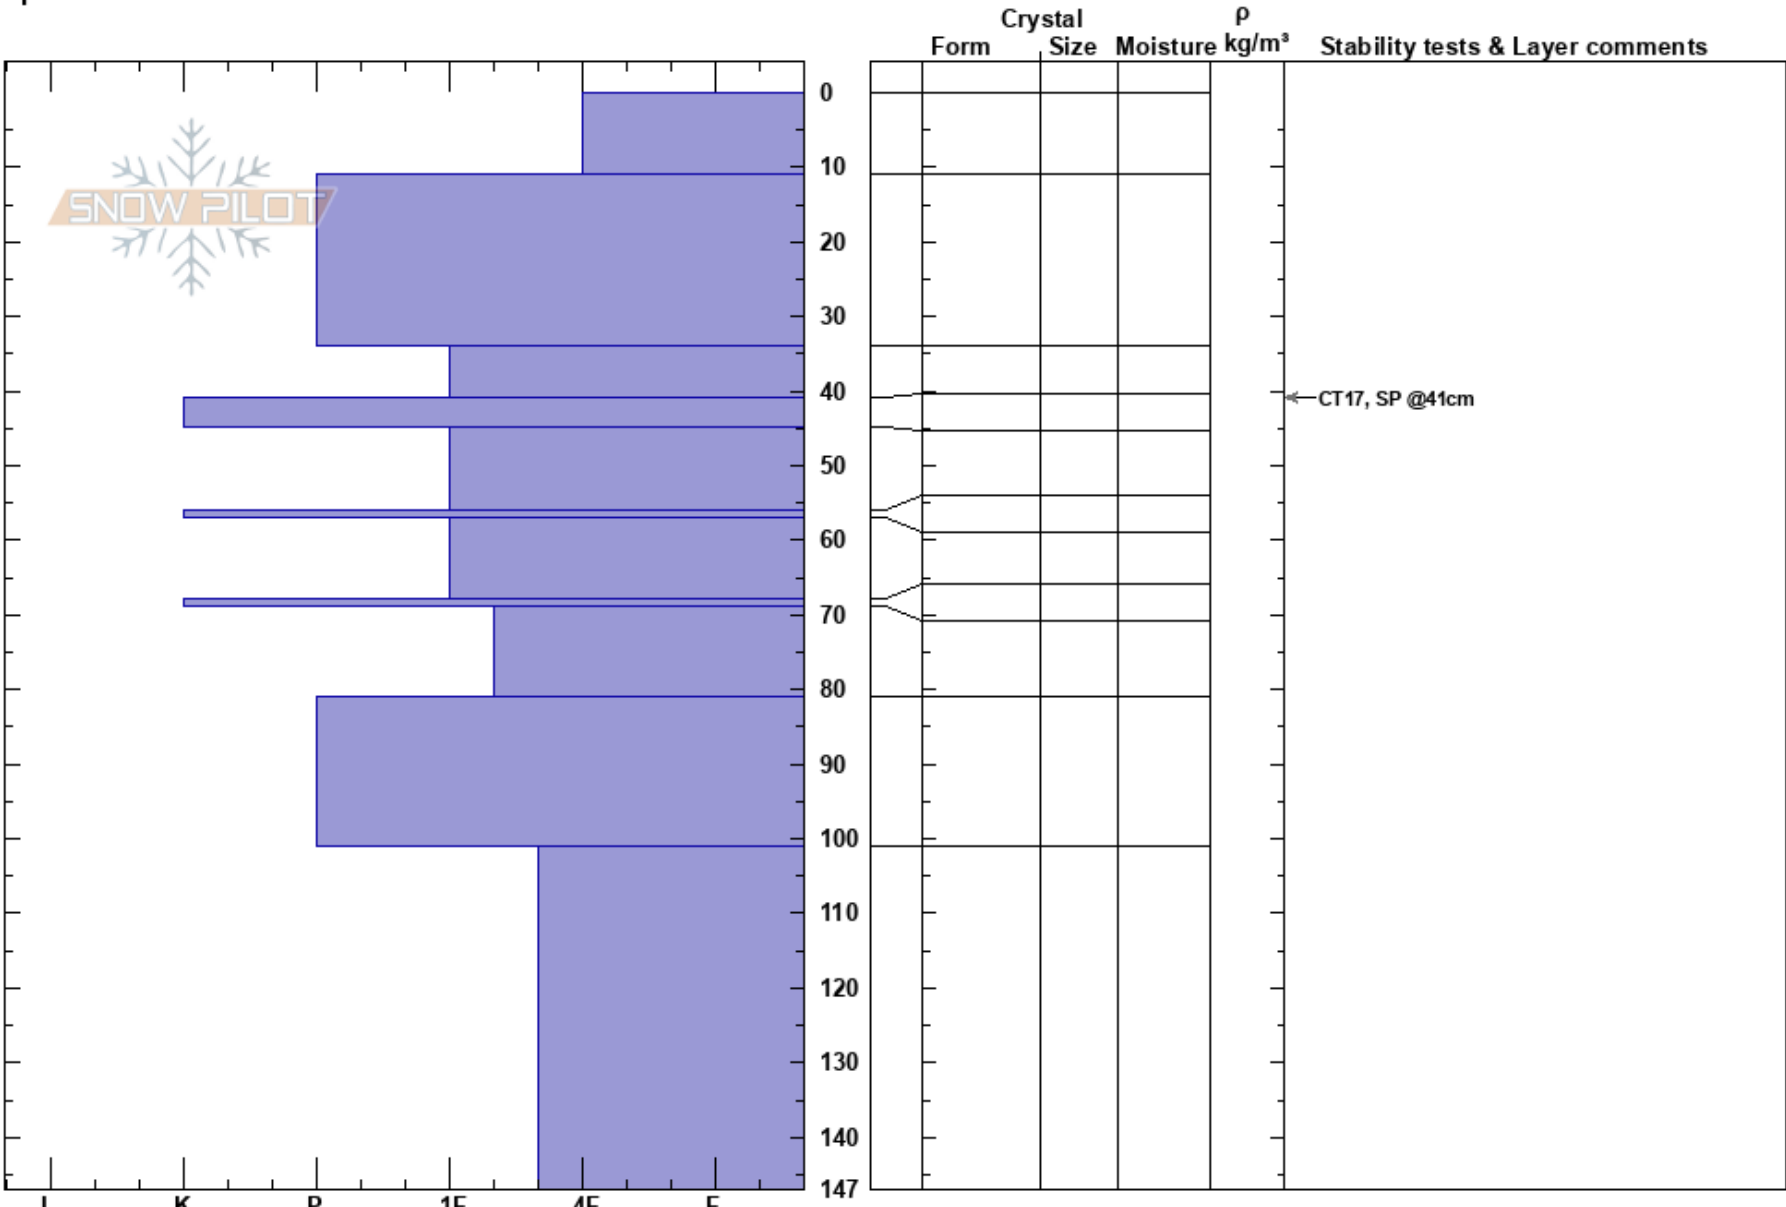

20240315 Level2  
Mosquito Range  
CO  
Elevation: 12070 ft  
Aspect: SW  
Specifics:

Andy Keck  
03/15/2024 - 2:30pm  
Co-ord:  
Slope Angle: 16°  
Wind Loading:

Stability:  
Air Temperature:  
Sky Cover: OVC  
Precipitation: NO  
Wind: Calm

Layer Notes:

Notes: