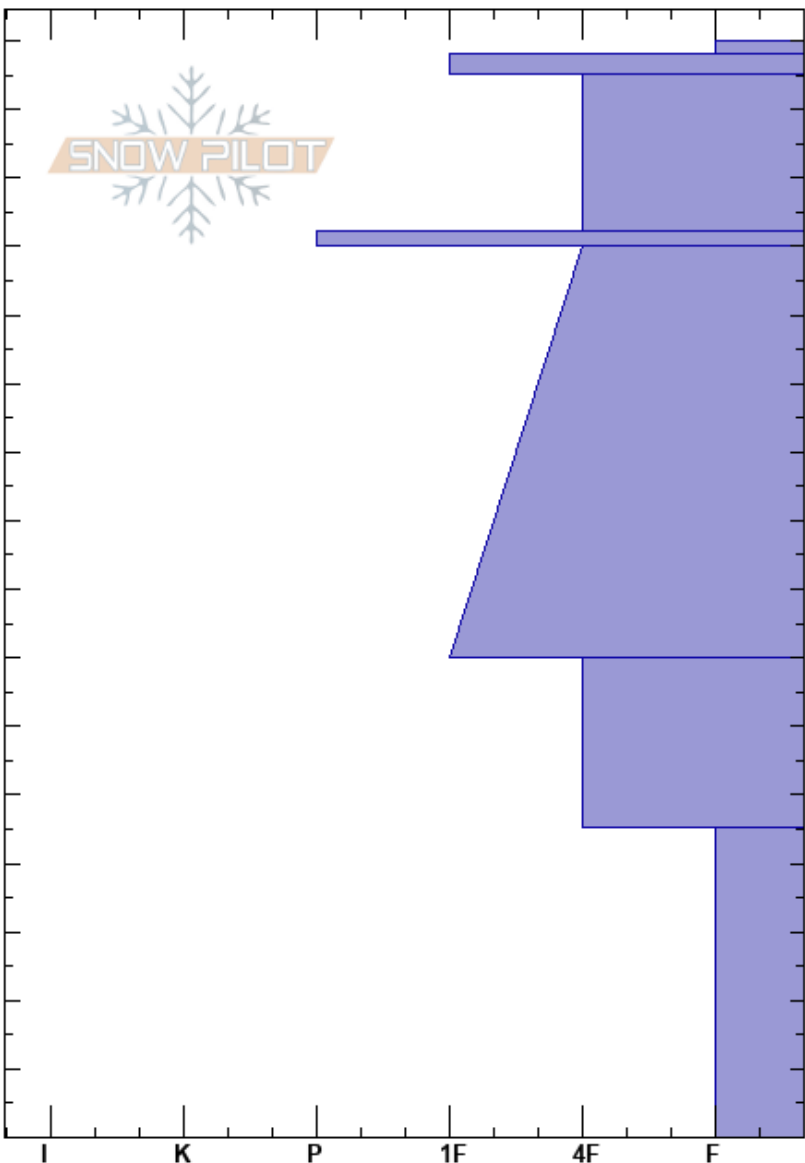

NP 3/4 Alex Lombardo
 Sangre de Cristo Range 03/18/2024 - 11:40am
 NM Co-ord: 36.57268N, -105.44827W
 Elevation: 3430 m Slope Angle: 37°
 Aspect: NE Wind Loading: no
 Specifics: Pit dug in a Ski Area; Ski tracks on slope; We skied slope

Stability: Good HS:160 Layer Notes:
 Air Temperature: 2°C PF:100 132-130cm:Problematic layer
 Sky Cover: FEW PS:30
 Precipitation: NO
 Wind: Calm

Height (cm)	Crystal		Moisture	ρ kg/m ³	Stability tests & Layer comments
	Form	Size			
160	/	0.5	M-W		
150	•	0.3	M		
140	/	0.5	D-M		
130	⊙		D		
100	ϕ (∅)	0.5-1 (1)	D		
60	⊖ (ϕ)	3-5(5)	D		
20	A	5-10	D		

CTN Q3 @ 70 cm
 ECTX

Notes: Below chokes of NP 3/4