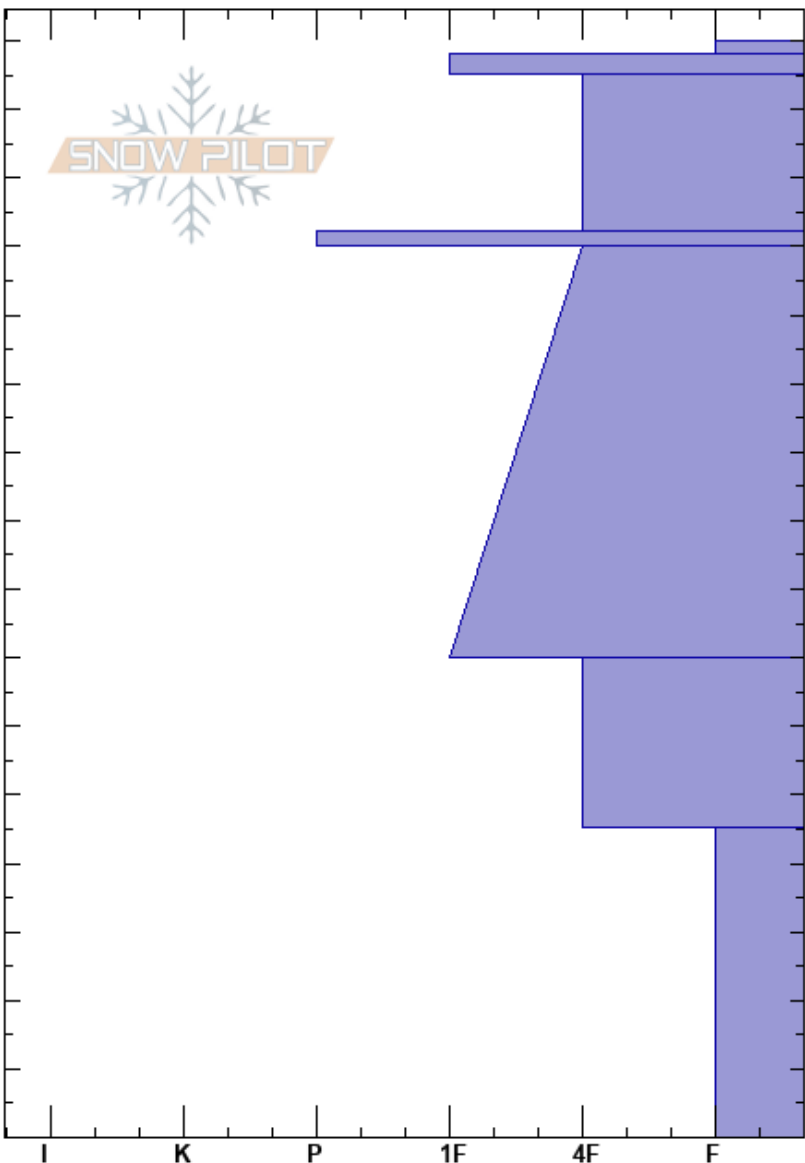

NP 3/4 Alex Lombardo  
 Sangre de Cristo Range 03/18/2024 - 11:40am  
 NM Co-ord: 36.57268N, -105.44827W  
 Elevation: 3430 m Slope Angle: 37°  
 Aspect: NE Wind Loading: no  
 Specifics: Pit dug in a Ski Area; Ski tracks on slope; We skied slope

Stability: Good HS:160 Layer Notes:  
 Air Temperature: 2°C PF:100 132-130cm:Problematic layer  
 Sky Cover: FEW PS:30  
 Precipitation: NO  
 Wind: Calm

Form	Crystal Size	Moisture	$\rho$ kg/m <sup>3</sup>	Stability tests & Layer comments
/	0.5	M-W		
•	0.3	M		
/	0.5	D-M		
⊙		D		
ϕ (∅)	0.5-1 (1)	D		
⊖ (ϕ)	3-5(5)	D		
A	5-10	D		

CTN Q3 @ 70 cm  
 ECTX

Notes: Below chokes of NP 3/4