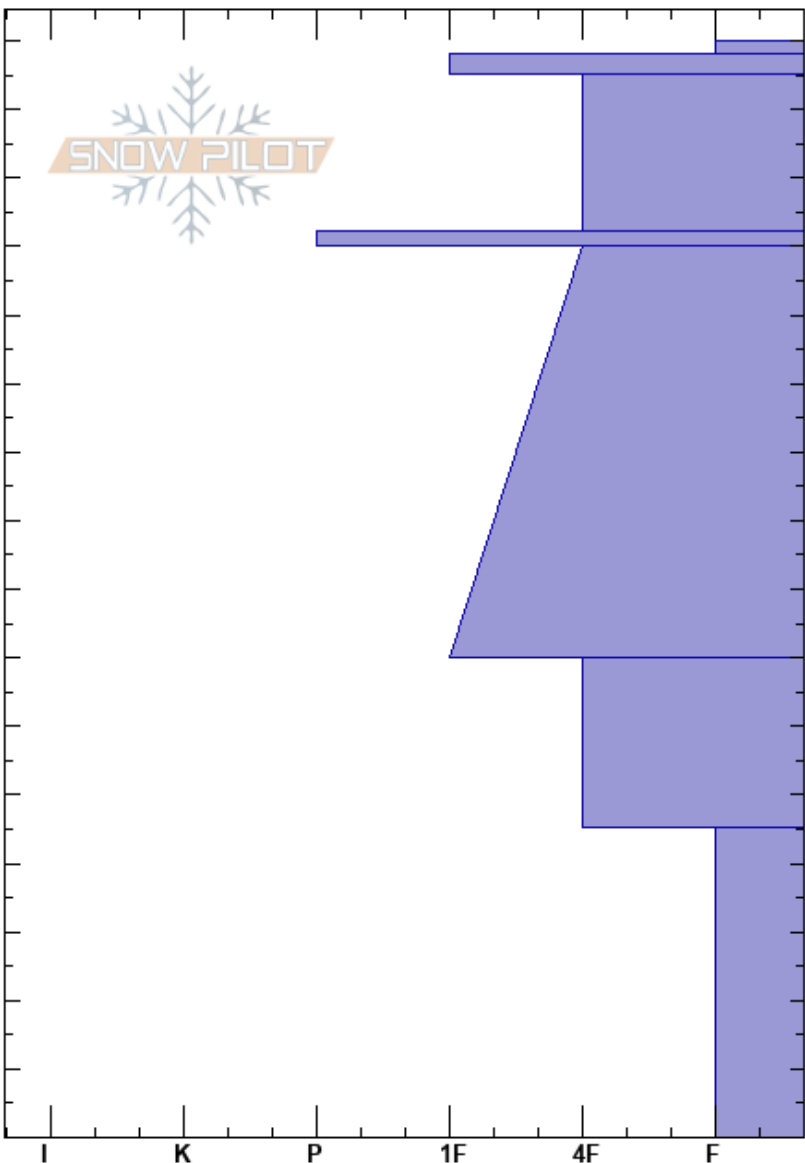

NP 3/4 Alex Lombardo
 Sangre de Cristo Range 03/18/2024 - 11:40am
 NM Co-ord: 36.57268N, -105.44827W
 Elevation: 3430 m Slope Angle: 37°
 Aspect: NE Wind Loading: no
 Specifics: Pit dug in a Ski Area; Ski tracks on slope; We skied slope

Stability: Good HS:160 Layer Notes:
 Air Temperature: 2°C PF:100 132-130cm:Problematic layer
 Sky Cover: FEW PS:30
 Precipitation: NO
 Wind: Calm

Height (cm)	Crystal		Moisture	ρ kg/m ³	Stability tests & Layer comments
	Form	Size			
160	/	0.5	M-W		
150	•	0.3	M		
140	/	0.5	D-M		
130	⊙		D		
100	⊕ (⊘)	0.5-1 (1)	D		
60	⊖ (⊕)	3-5(5)	D		
20	A	5-10	D		

CTN Q3 @ 70 cm
 ECTX

Notes: Below chokes of NP 3/4