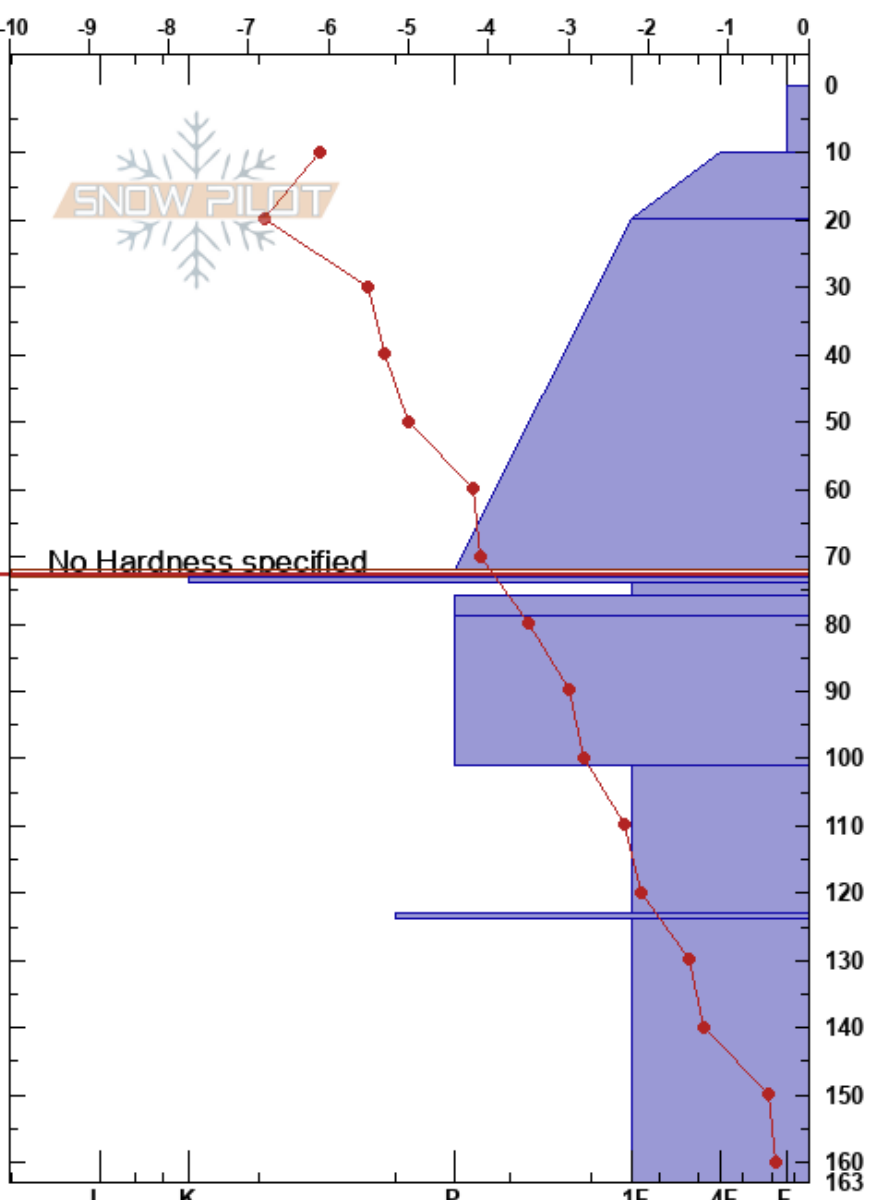

Weekly Dogtooth
Purcell
BC
Elevation: 2060 m
Aspect:

Eagle Bump
15/03/2024 - 13:07
Co-ord: 51.28380N, -117.07396W
Slope Angle: 0°
Wind Loading:

Stability: **HS:163** **Layer Notes:**
Air Temperature: PF:25 72-73cm:Problematic layer
Sky Cover: FEW
Precipitation: NO
Wind: Calm

Specifics: Pit dug in a Ski Area; Pit is representative of backcountry

Form	Crystal		Moisture	ρ kg/m ³	Stability tests & Layer comments
	Size				
/r	2				
/ (●)	1-2(1)		D	150	
● (/)	1(1.5)		D	170	
				276	
● (/)	1(1.5)		D		
□	2-3		D		
⊙					
□	1-2		D		
⊙					
□	2-3		D		
				330	
□	2-4		D		
⊙			D		
				340	
	3-6		D		