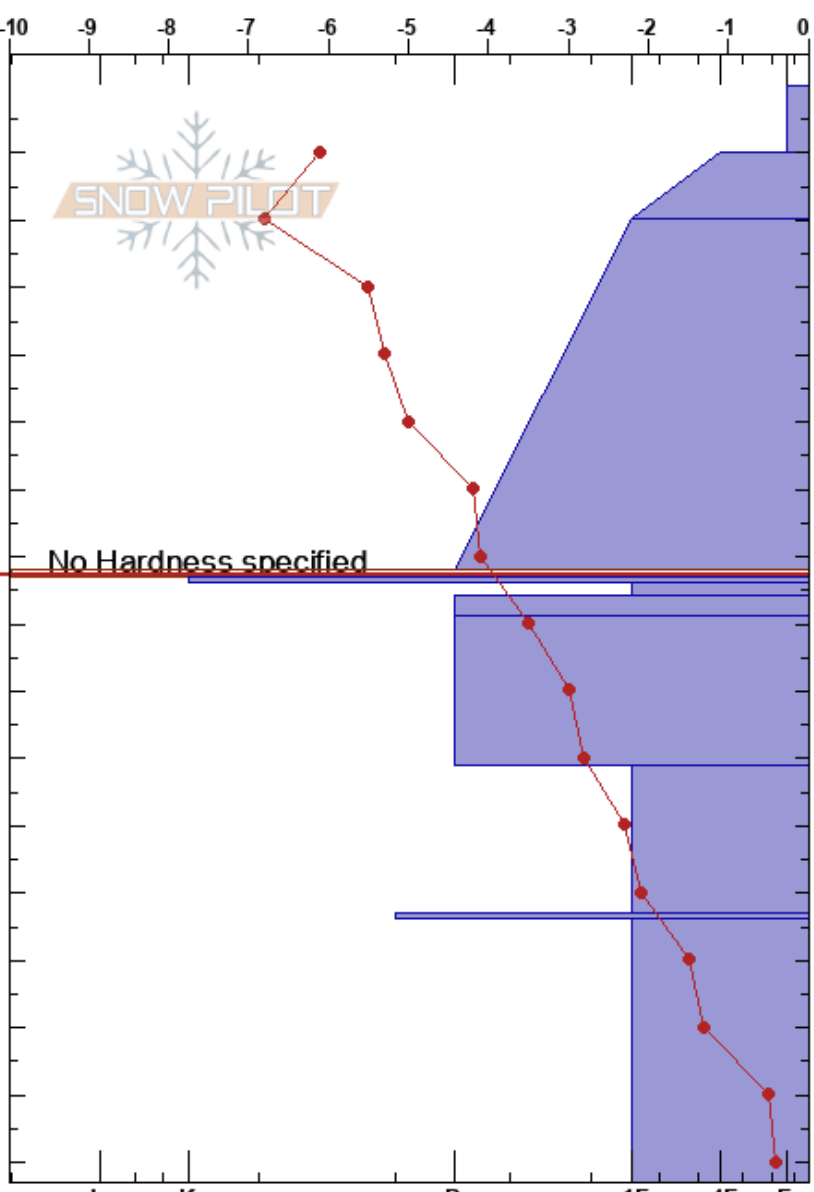

Weekly Dogtooth
Purcell
BC
Elevation: 2060 m
Aspect:

Eagle Bump
15/03/2024 - 13:07
Co-ord: 51.28380N, -117.07396W
Slope Angle: 0°
Wind Loading:

Stability: **HS:163** **Layer Notes:**
Air Temperature: **PF:25** 72-73cm:Problematic layer
Sky Cover: FEW
Precipitation: NO
Wind: Calm

Specifics: Pit dug in a Ski Area; Pit is representative of backcountry

Form	Crystal		Moisture	ρ kg/m ³	Stability tests & Layer comments
	Size				
/r	2				
/ (●)	1-2(1)		D	150	
● (/)	1(1.5)		D	170	
				276	
● (/)	1(1.5)		D		
□	2-3		D		
⊙					
□	1-2		D		
⊙					
□	2-3		D		
				330	
□	2-4		D		
⊙			D	340	
	3-6		D		