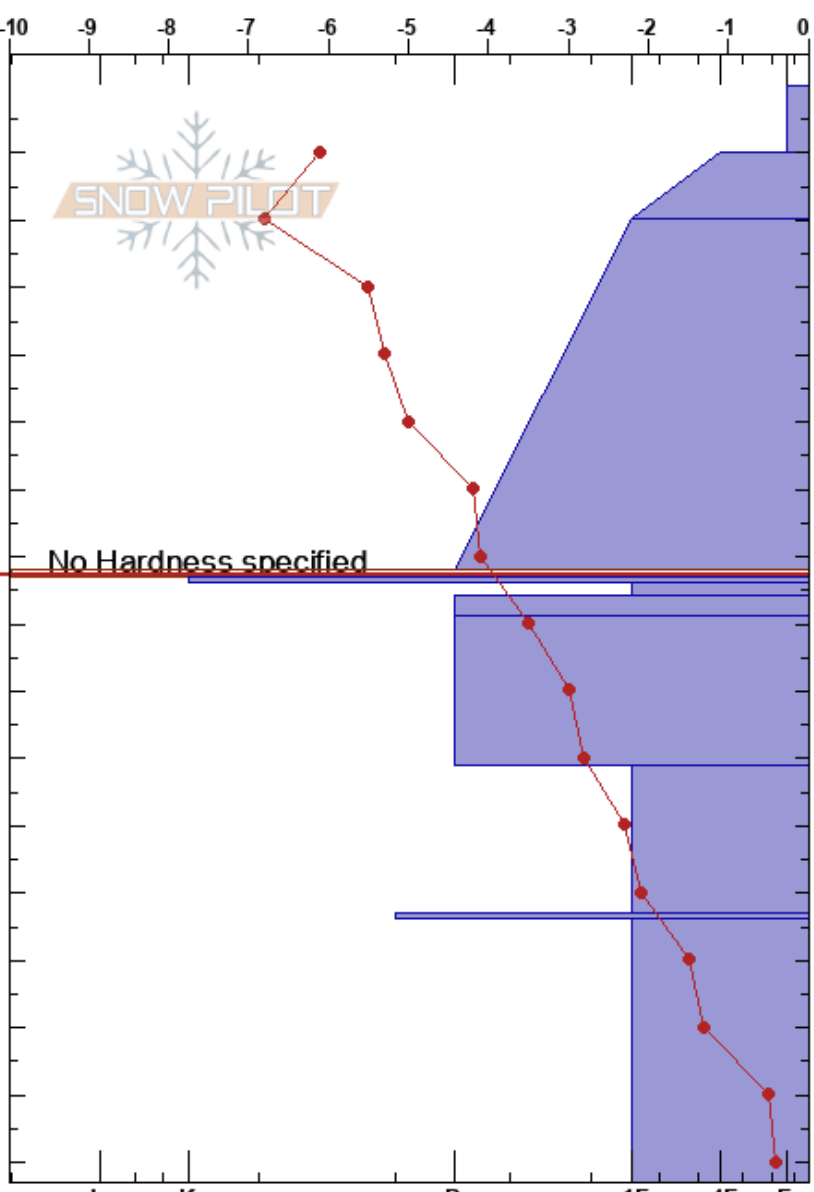

Weekly Dogtooth  
Purcell  
BC  
Elevation: 2060 m  
Aspect:

Eagle Bump  
15/03/2024 - 13:07  
Co-ord: 51.28380N, -117.07396W  
Slope Angle: 0°  
Wind Loading:

Stability: HS:163 Layer Notes:  
Air Temperature: PF:25 72-73cm:Problematic layer  
Sky Cover: FEW  
Precipitation: NO  
Wind: Calm

Specifics: Pit dug in a Ski Area; Pit is representative of backcountry

Form	Crystal		Moisture	$\rho$ kg/m <sup>3</sup>	Stability tests & Layer comments
	Size				
/r	2				
/ (●)	1-2(1)		D	150	
● (/)	1(1.5)		D	170	
				276	
● (/)	1(1.5)		D		
□	2-3		D		
⊙					
□	1-2		D		
⊙					
□	2-3		D		
				330	
□	2-4		D		
⊙			D	340	
	3-6		D		