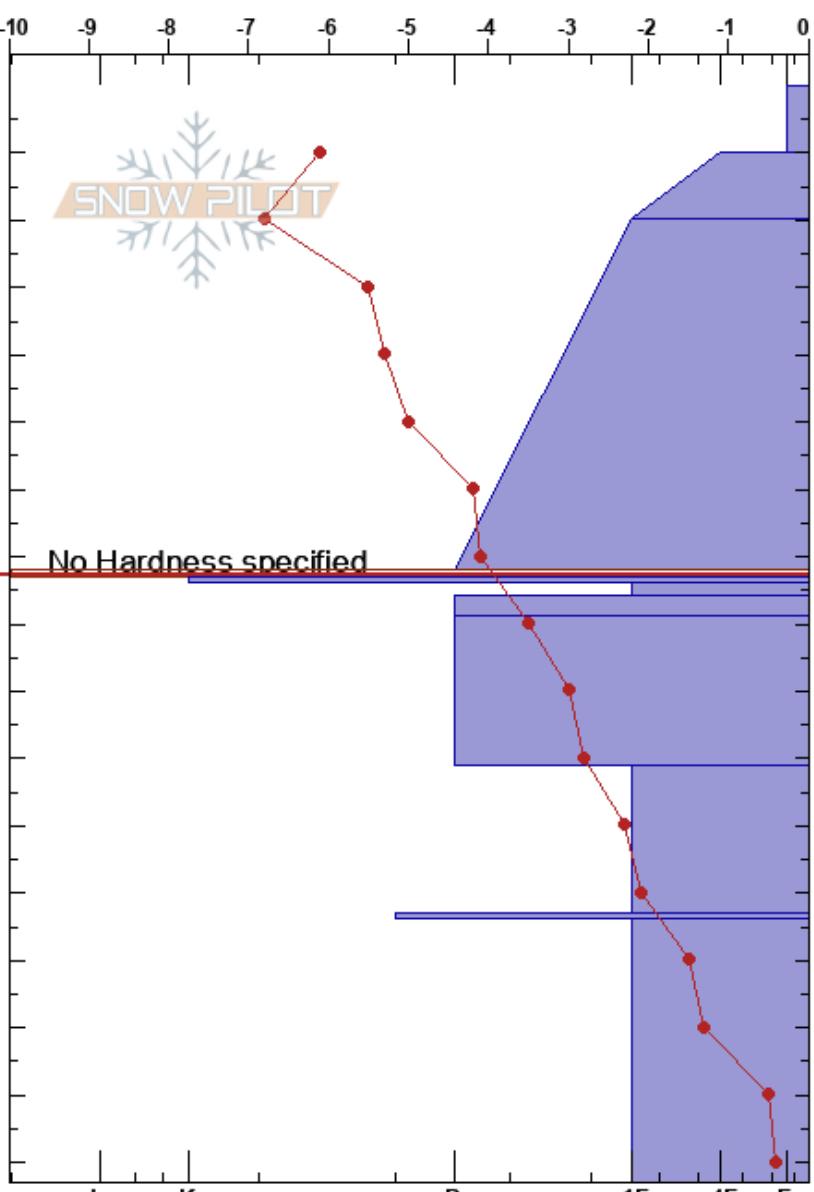

Weekly Dogtooth
Purcell
BC
Elevation: 2060 m
Aspect:

Eagle Bump
15/03/2024 - 13:07
Co-ord: 51.28380N, -117.07396W
Slope Angle: 0°
Wind Loading:

Stability: HS:163 Layer Notes:
Air Temperature: PF:25 72-73cm:Problematic layer
Sky Cover: FEW
Precipitation: NO
Wind: Calm

Specifics: Pit dug in a Ski Area; Pit is representative of backcountry

Form	Crystal		Moisture	ρ kg/m ³	Stability tests & Layer comments
	Size				
/r	2				
/ (●)	1-2(1)		D	150	
● (/)	1(1.5)		D	170	
				276	
● (/)	1(1.5)		D		
□	2-3		D		
⊙					
□	1-2		D		
⊙					
□	2-3		D		
				330	
□	2-4		D		
⊙			D		
				340	
	3-6		D		