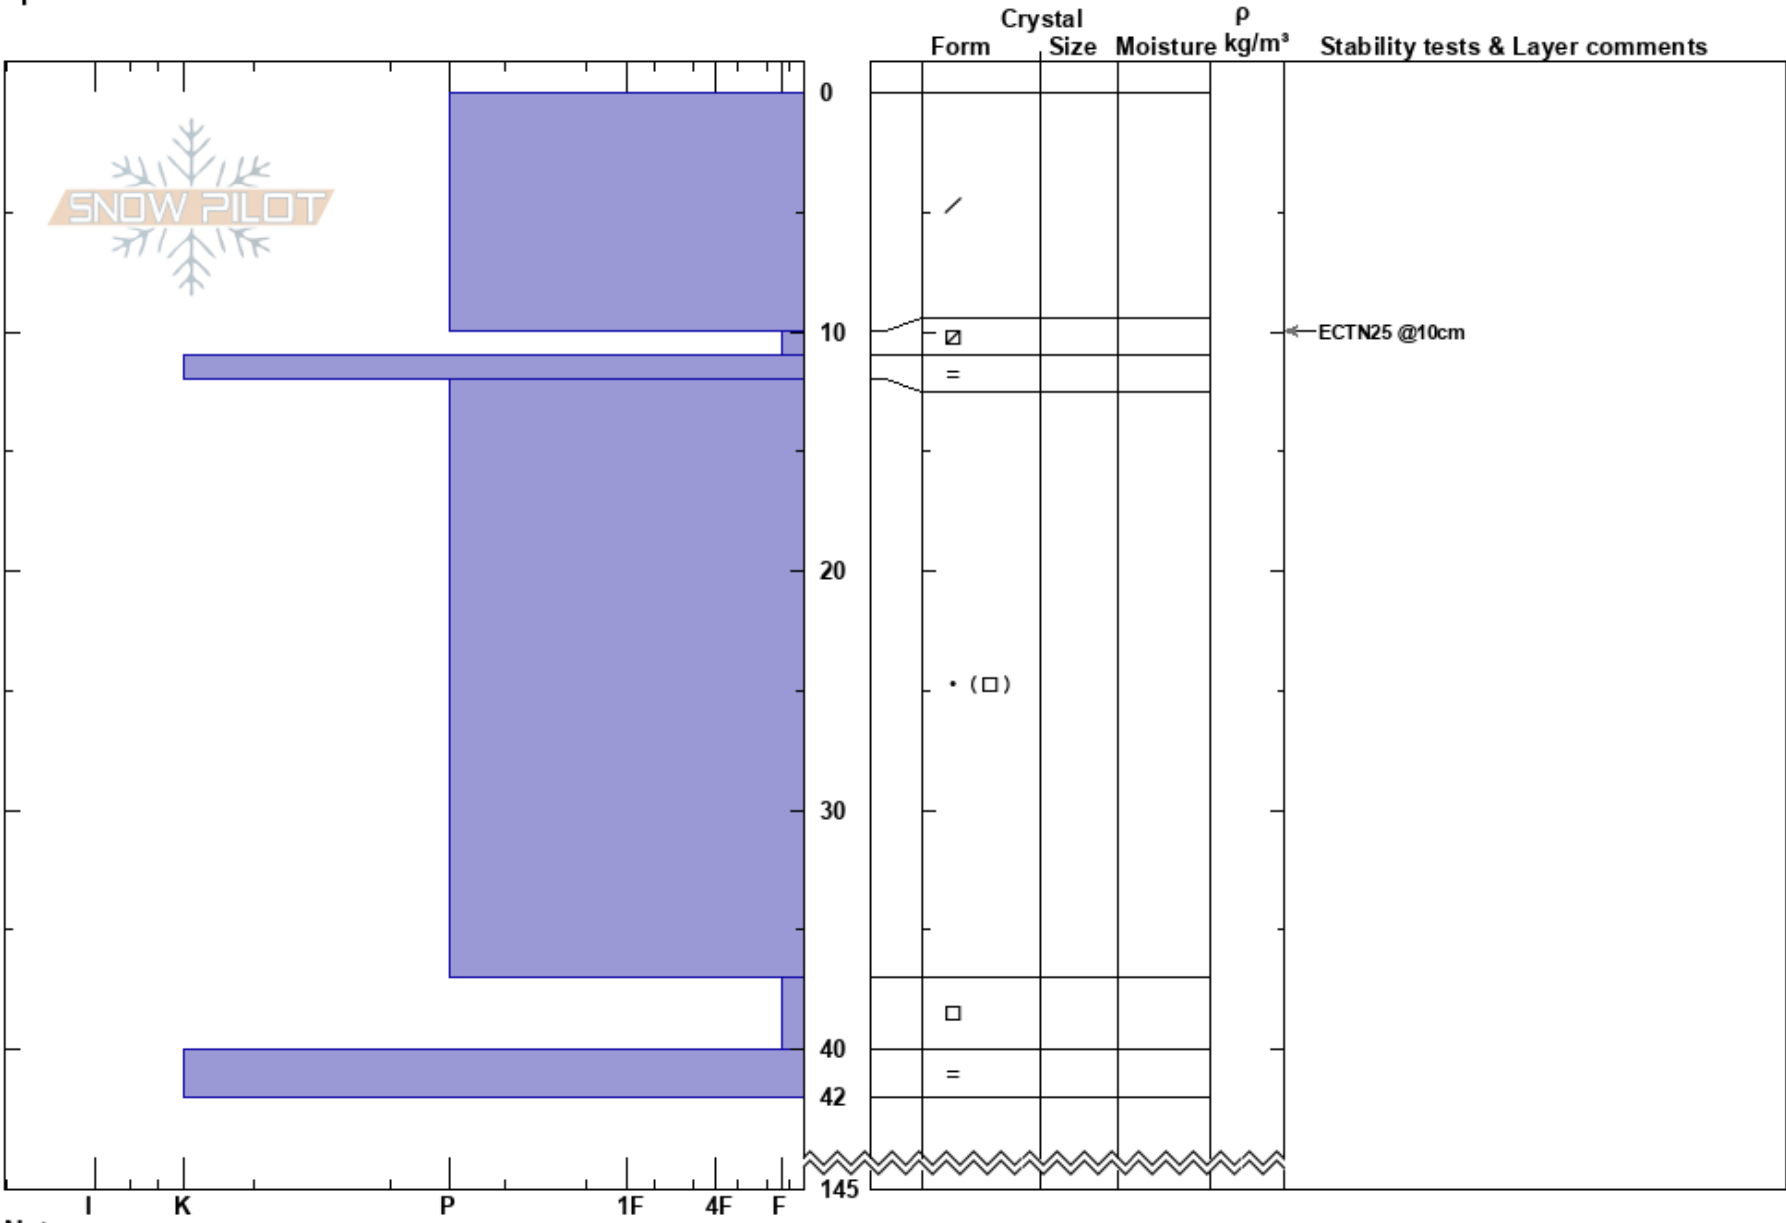

Reime NÖ
 Funäsfjällen
 Sweden
Elevation: 1042 m
Aspect: NE
Specifics:

Matilda Johansson
 18/03/2024 - 12:30
Co-ord: 33V 366027E 6951778N
Slope Angle: 20°
Wind Loading: yes

Stability: HS:145
Air Temperature: -5.5°C **PF:**5
Sky Cover: FEW
Precipitation: NO
Wind: SW Moderate

Notes: ALP. Drevsnö.