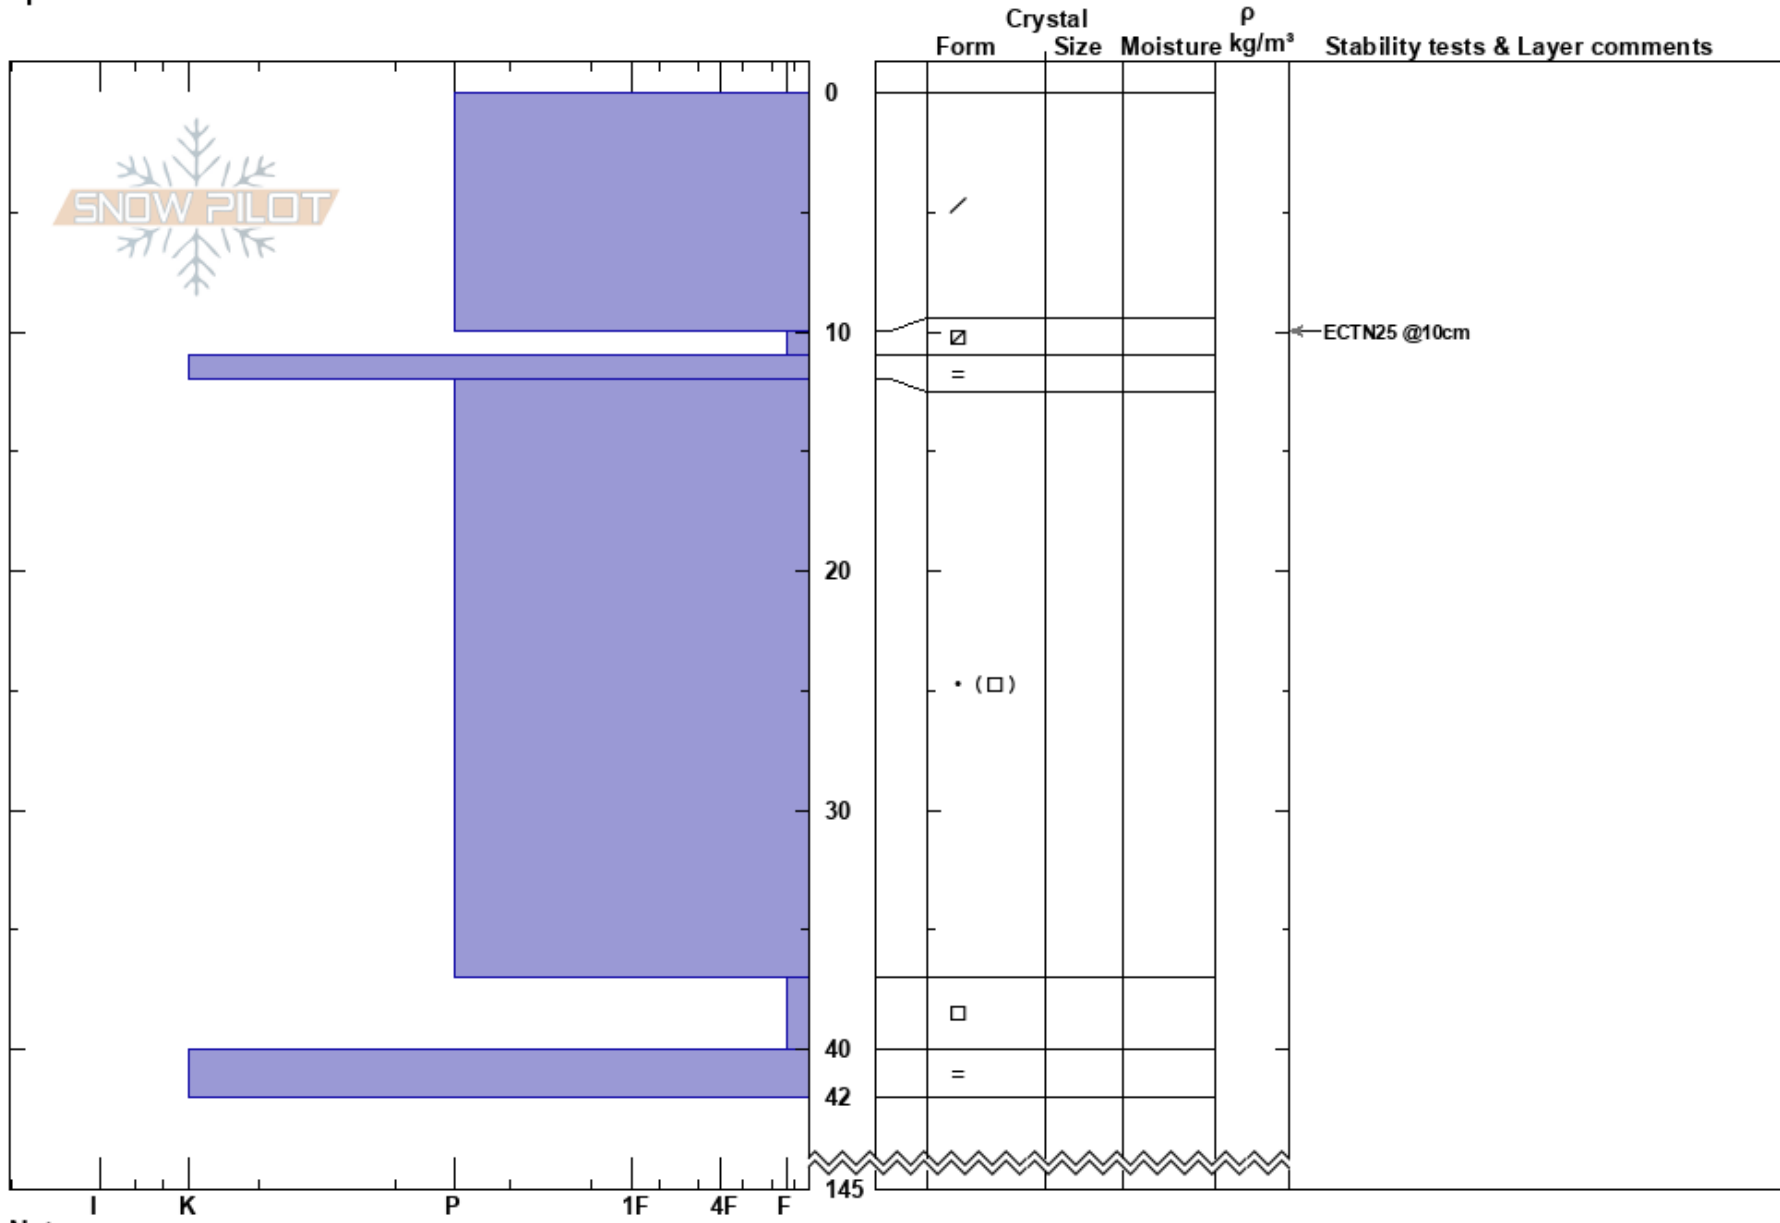

Reime NÖ
 Funäsfjällen
 Sweden
Elevation: 1042 m
Aspect: NE
Specifics:

Matilda Johansson
 18/03/2024 - 12:30
Co-ord: 33V 366027E 6951778N
Slope Angle: 20°
Wind Loading: yes

Stability: HS:145
Air Temperature: -5.5°C **PF:**5
Sky Cover: FEW
Precipitation: NO
Wind: SW Moderate

Notes: ALP. Drevsnö.