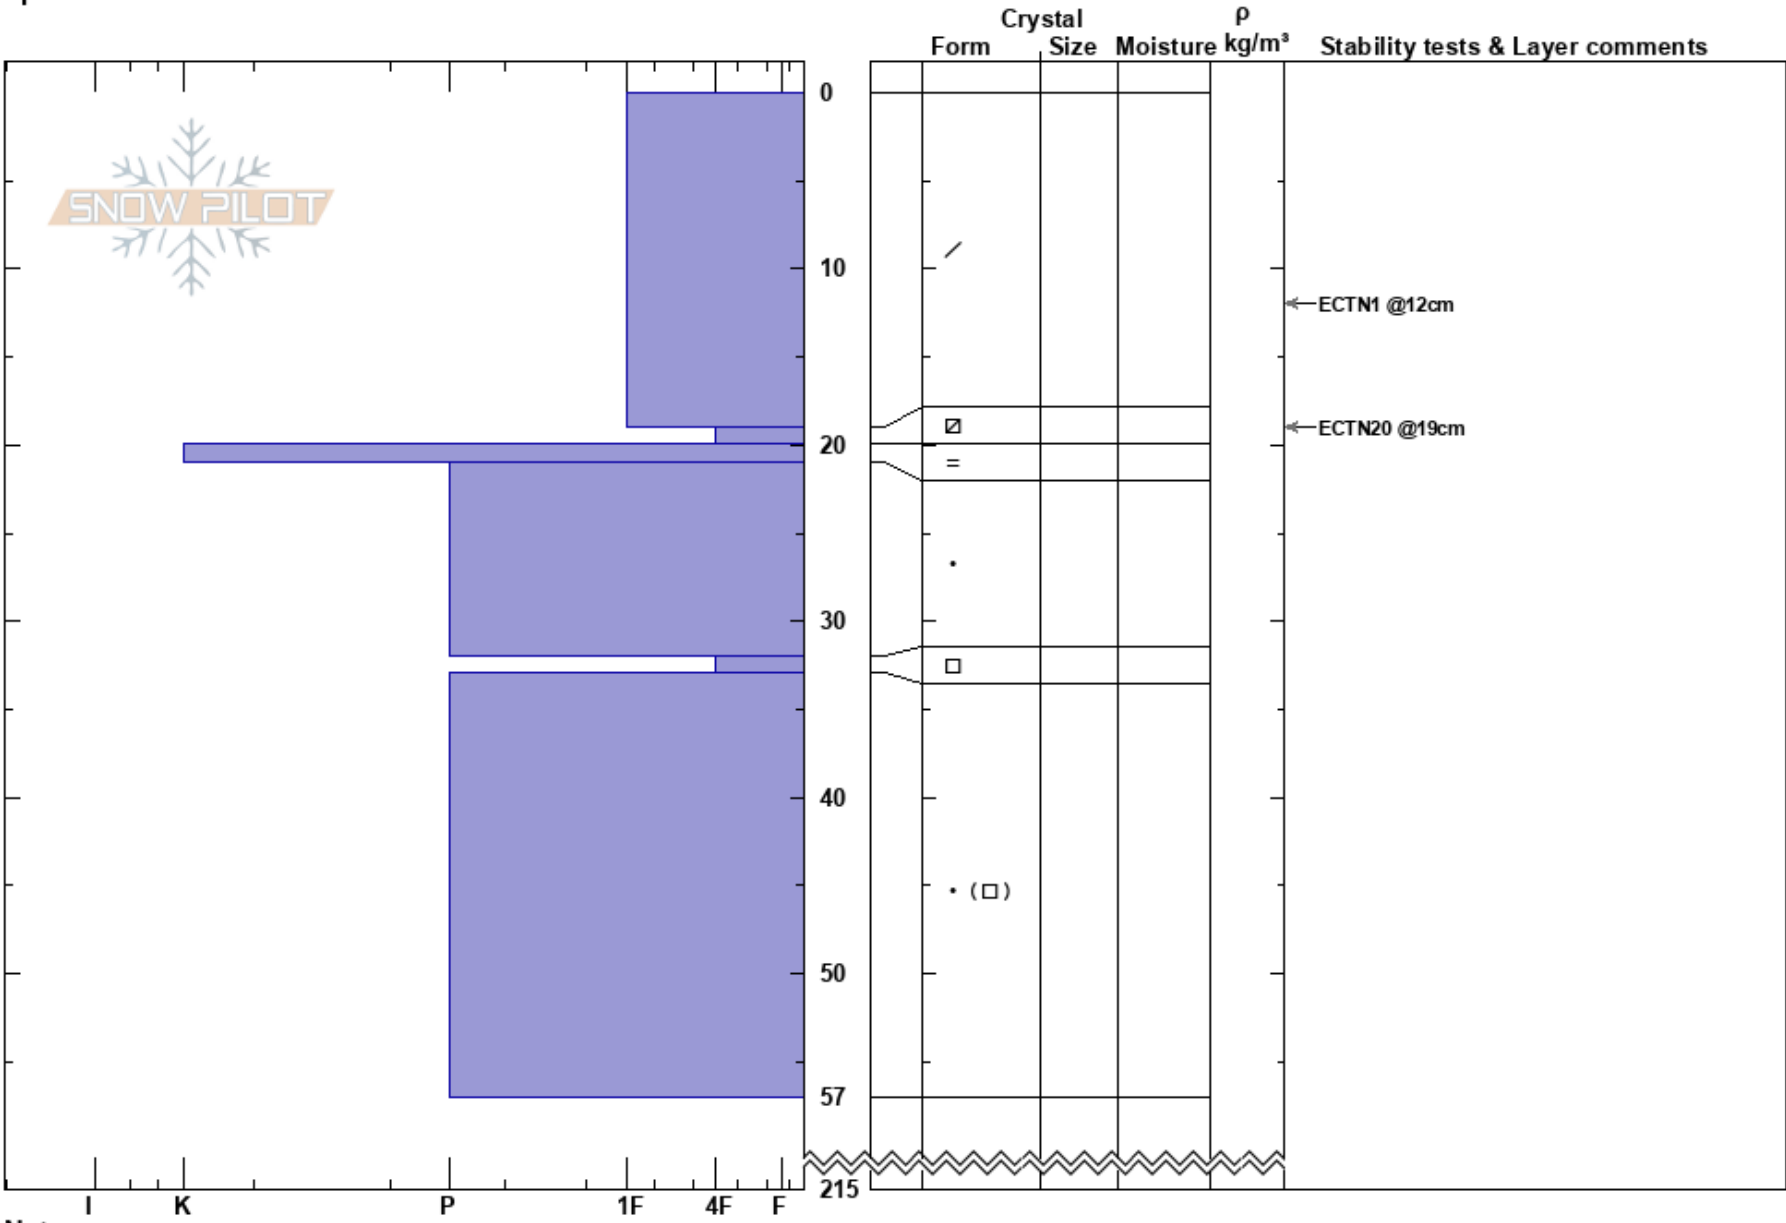

Reime Ö
 Funäsfjällen
 Sweden
 Elevation: 1081 m
 Aspect: E
 Specifics:

Matilda Johansson
 18/03/2024 - 11:00
 Co-ord: 33V 366827E 6951535N
 Slope Angle: 25°
 Wind Loading: yes

Stability: HS:215
 Air Temperature: -5.1°C PF:5
 Sky Cover: CLR
 Precipitation: NO
 Wind: SW Moderate

Layer Notes:

Notes: ALP. Drevsnöflak.