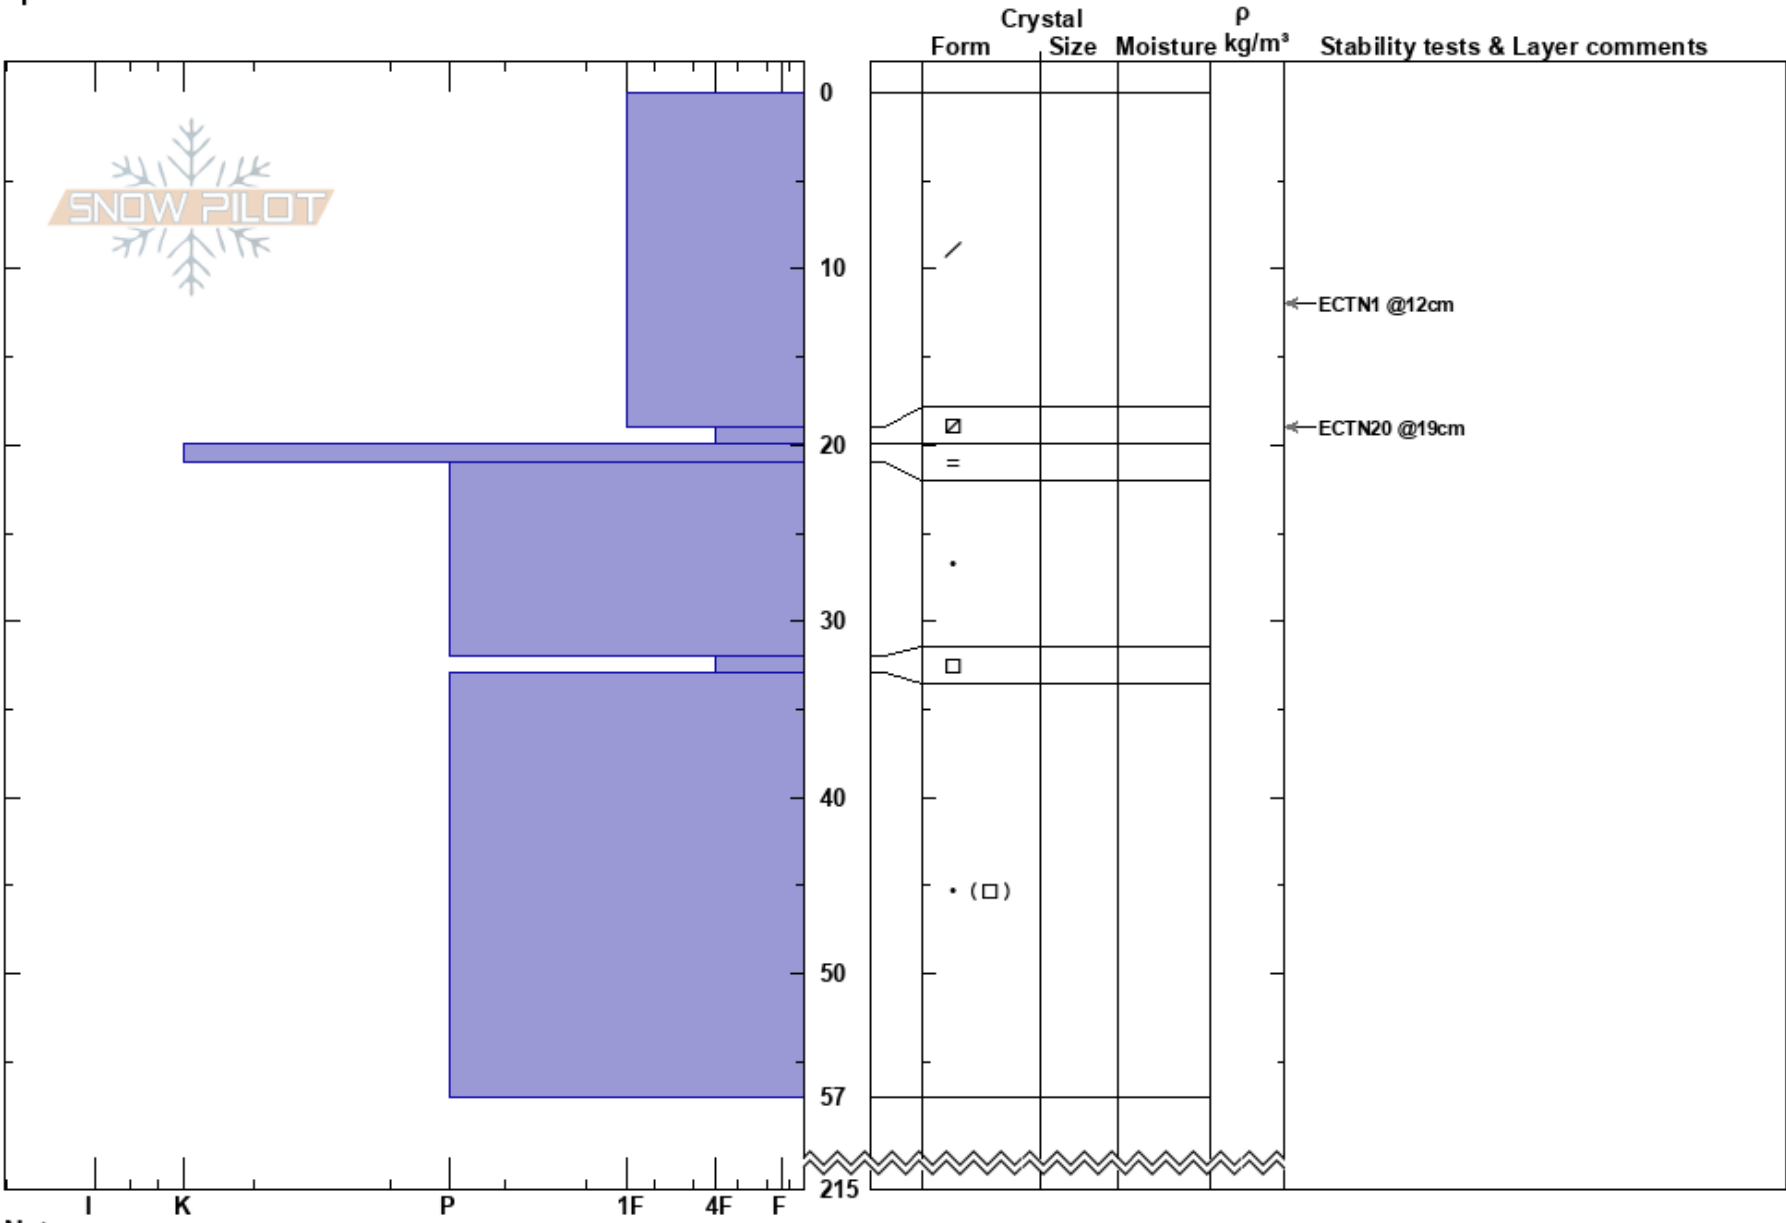

Reime Ö  
 Funäsfjällen  
 Sweden  
 Elevation: 1081 m  
 Aspect: E  
 Specifics:

Matilda Johansson  
 18/03/2024 - 11:00  
 Co-ord: 33V 366827E 6951535N  
 Slope Angle: 25°  
 Wind Loading: yes

Stability: HS:215  
 Air Temperature: -5.1°C PF:5  
 Sky Cover: CLR  
 Precipitation: NO  
 Wind: SW Moderate

Layer Notes:

Notes: ALP. Drevsnöflak.