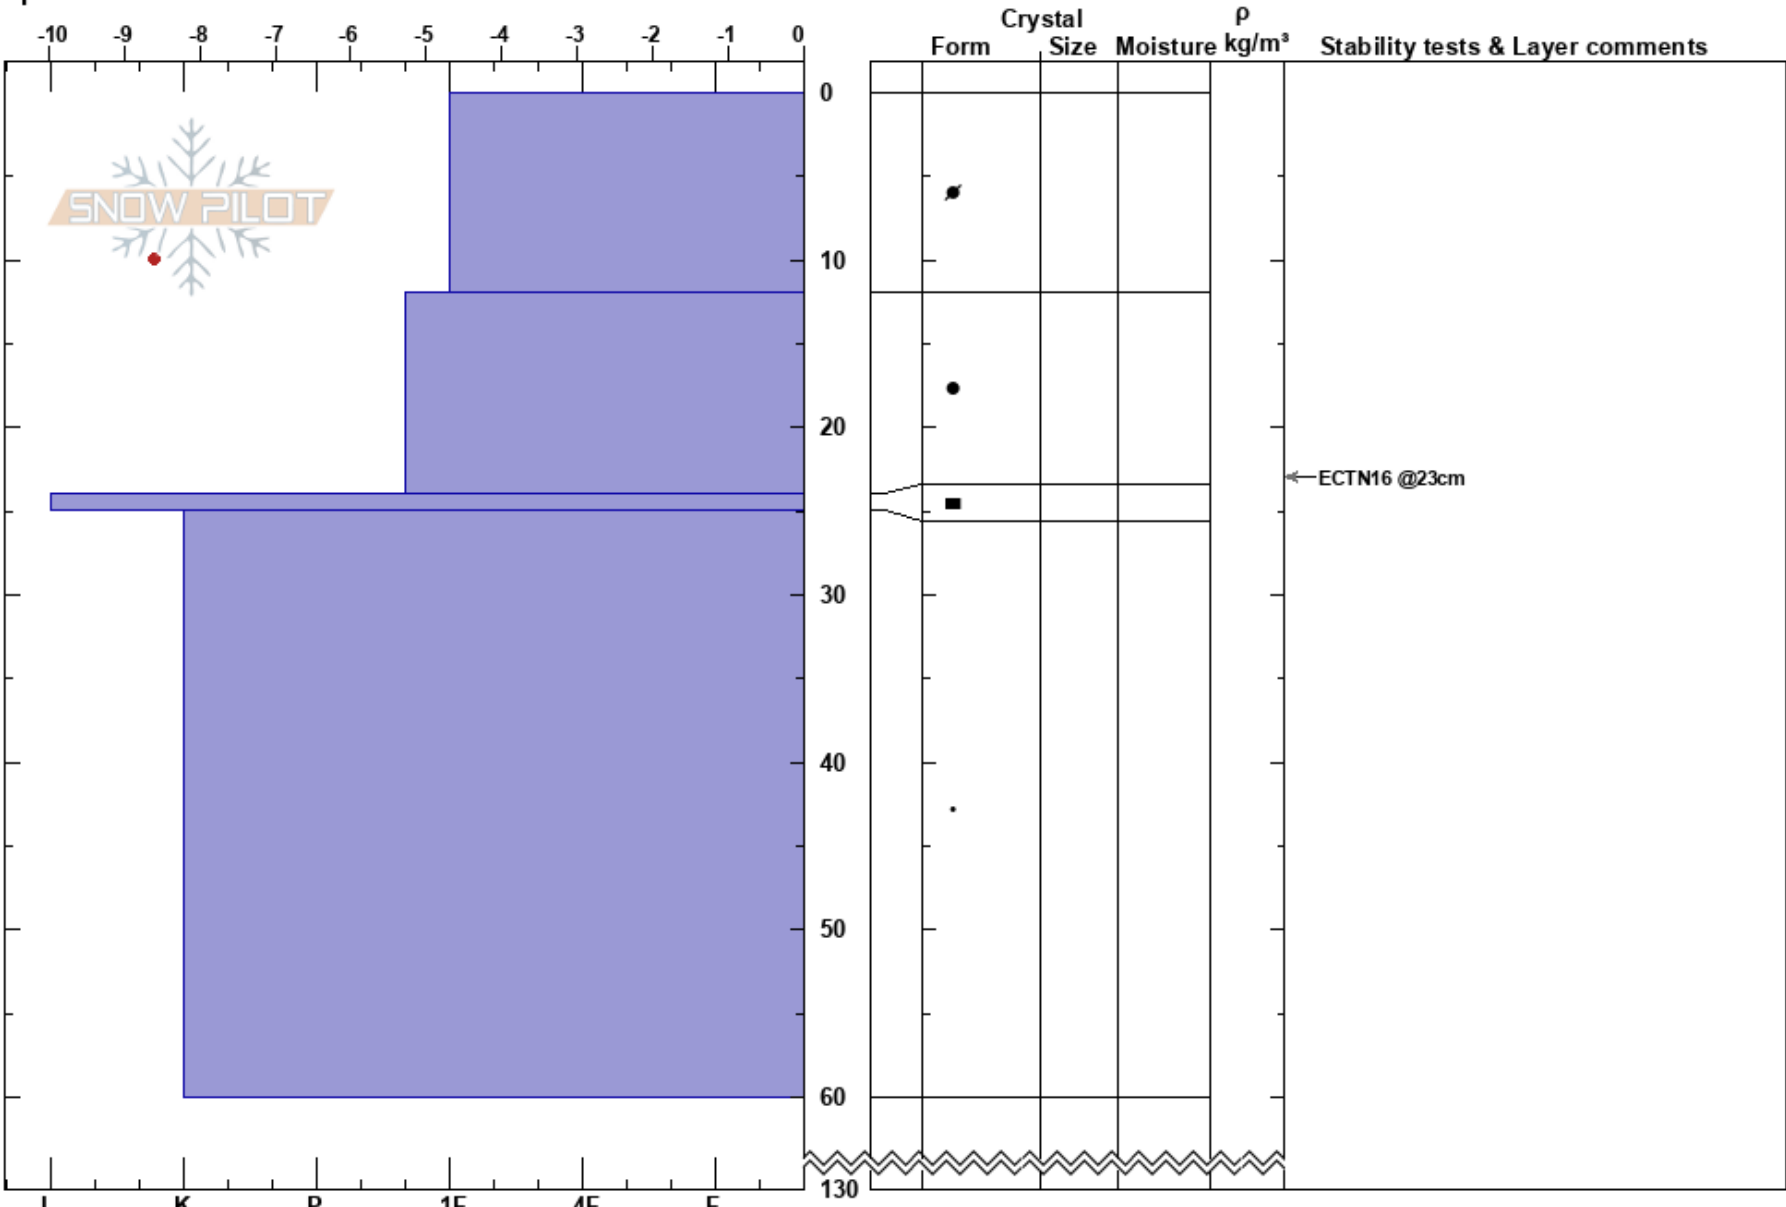

Grönfjället  
Grönfjället  
Sweden  
Elevation: 860 m  
Aspect: N  
Specifics:

Tyler Curtis  
18/03/2024 - 11:35  
Co-ord: 65.34193N, 15.54538E  
Slope Angle: 31°  
Wind Loading:

Stability:  
Air Temperature: -5.5°C  
Sky Cover: FEW  
Precipitation: NO  
Wind: Calm

HS:130 Layer Notes:

Notes: