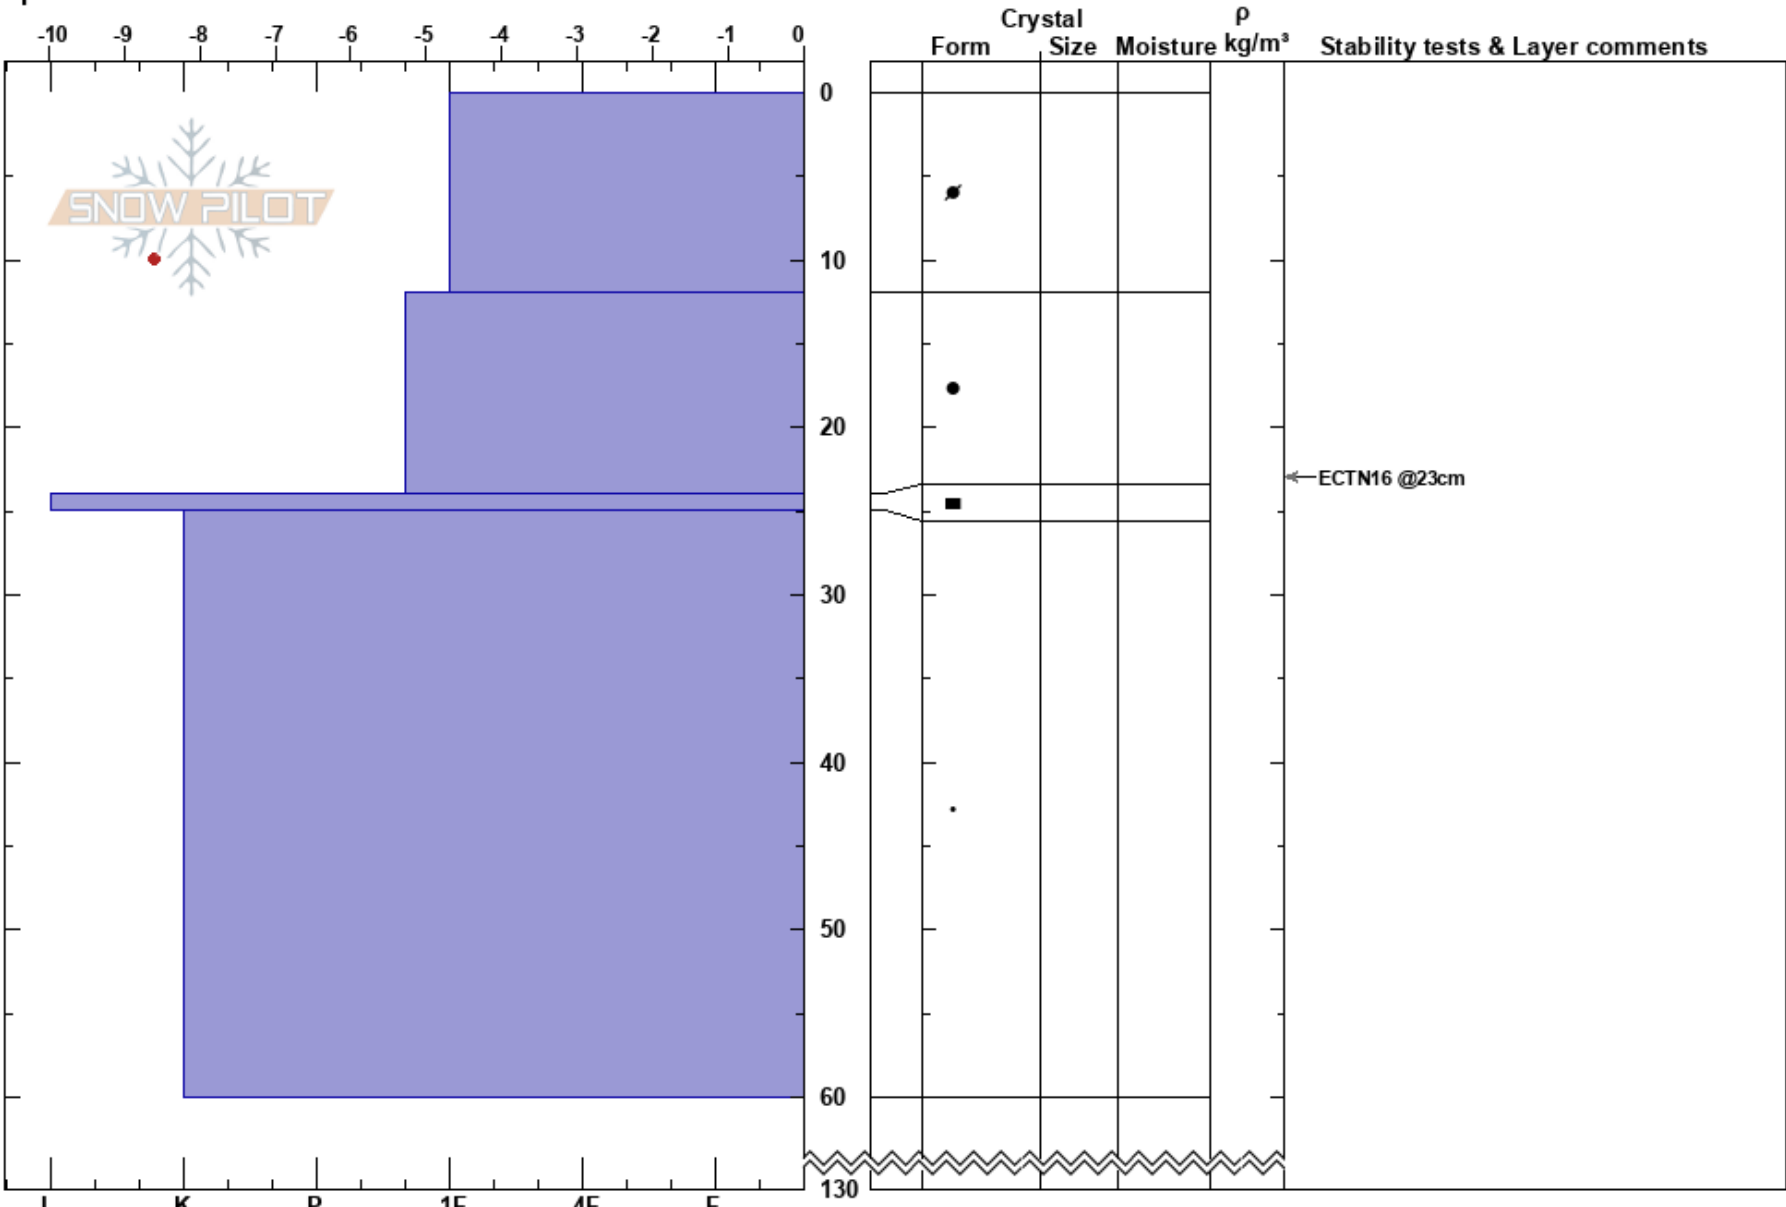

Grönfjället
Grönfjället
Sweden
Elevation: 860 m
Aspect: N
Specifics:

Tyler Curtis
18/03/2024 - 11:35
Co-ord: 65.34193N, 15.54538E
Slope Angle: 31°
Wind Loading:

Stability:
Air Temperature: -5.5°C
Sky Cover: FEW
Precipitation: NO
Wind: Calm

HS:130 Layer Notes:

Notes: