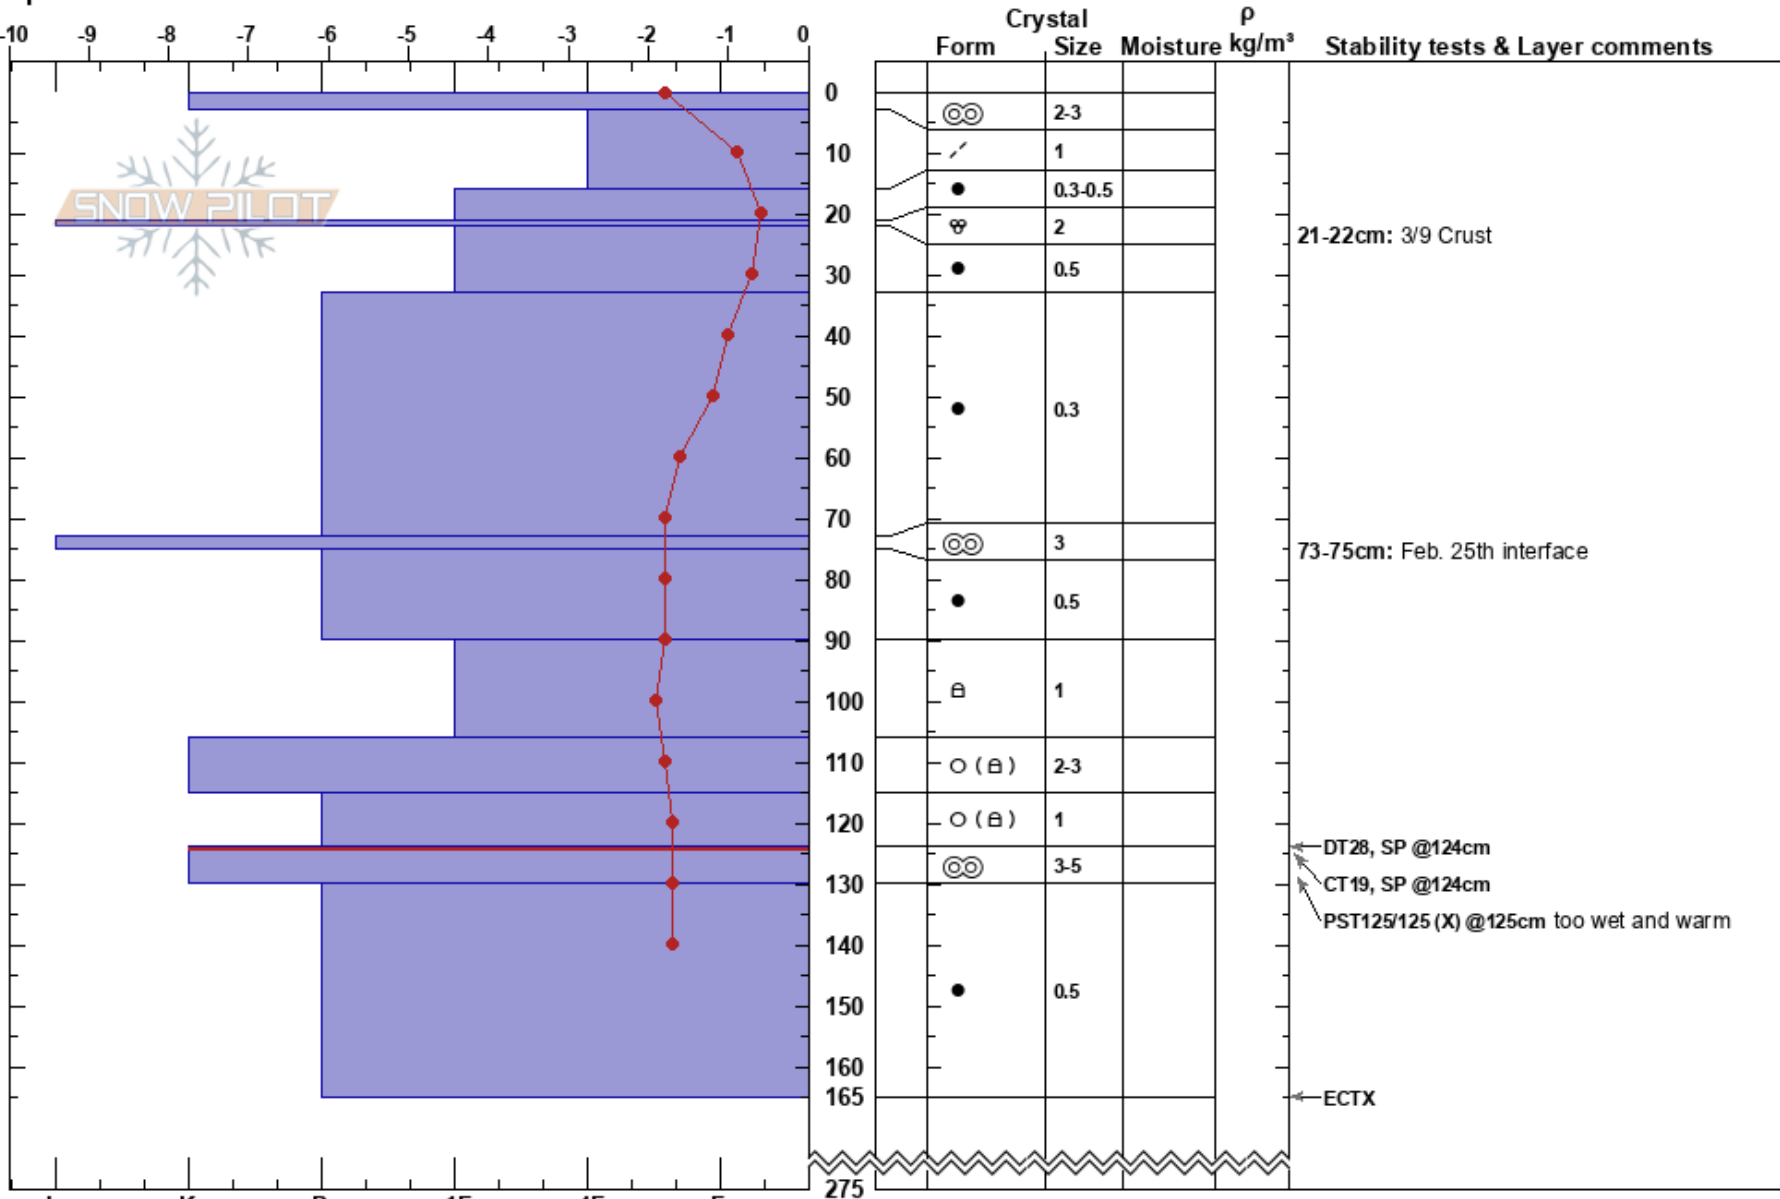

Liberty Bowl
 North Cascades, East
 WA
 Elevation: 7150 ft
 Aspect: W
 Specifics:

Sammy Spence
 03/17/2024 - 11:00am
 Co-ord: 48.51086N, -120.65730W
 Slope Angle: 26°
 Wind Loading:

Stability:
 Air Temperature: 4.8°C
 Sky Cover:
 Precipitation: NO
 Wind: Calm

HS:275
 PF:30
 PS:2
 21-22cm: 3/9 Crust
 73-75cm: Feb. 25th interface
 124-130cm: Early Feb. Crust
 124-130cm: Problematic layer

Notes: