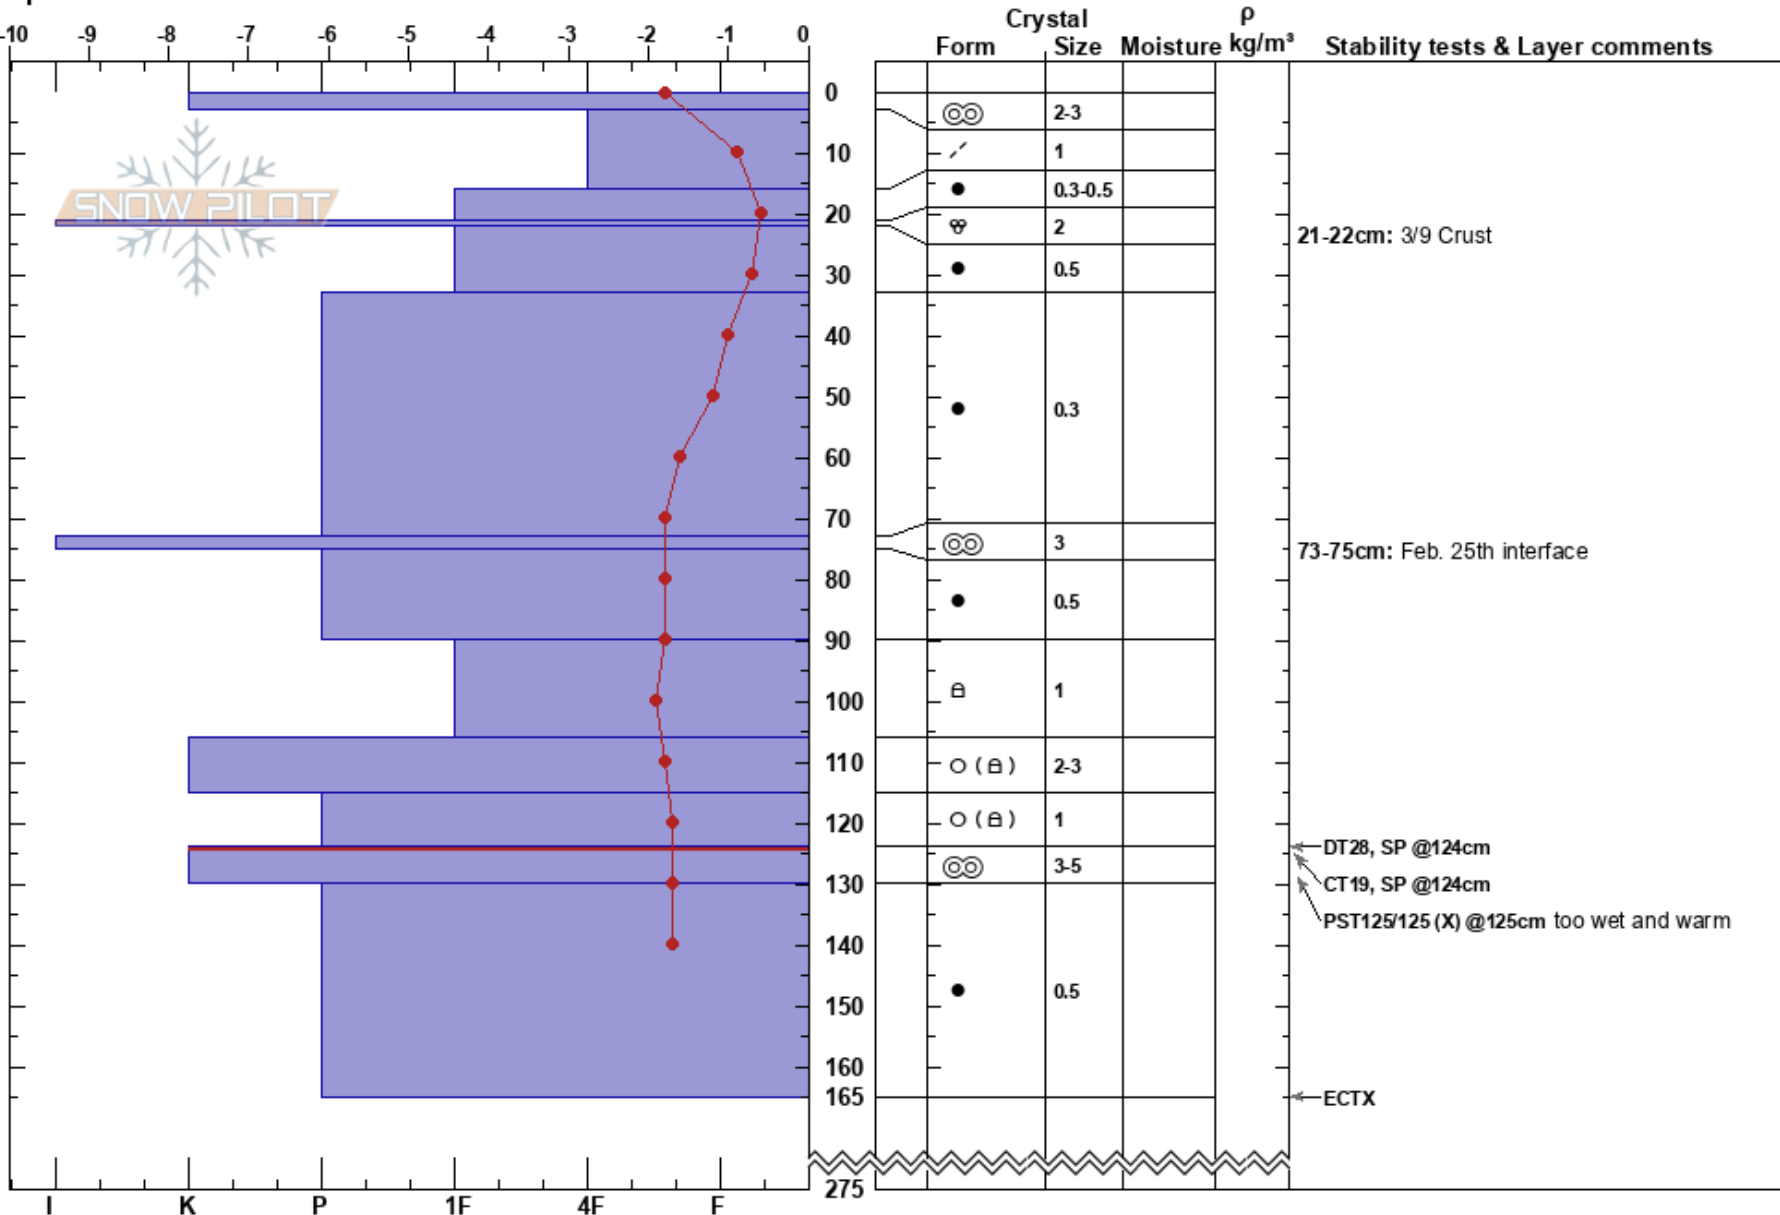

Liberty Bowl
 North Cascades, East
 WA
 Elevation: 7150 ft
 Aspect: W
 Specifics:

Sammy Spence
 03/17/2024 - 11:00am
 Co-ord: 48.51086N, -120.65730W
 Slope Angle: 26°
 Wind Loading:

Stability: **HS:275**
 Air Temperature: 4.8°C
 Sky Cover: **PF:30**
 Precipitation: NO
 Wind: Calm

PS:2
 21-22cm: 3/9 Crust
 73-75cm: Feb. 25th interface
 124-130cm: Early Feb. Crust
 124-130cm: Problematic layer

Notes: