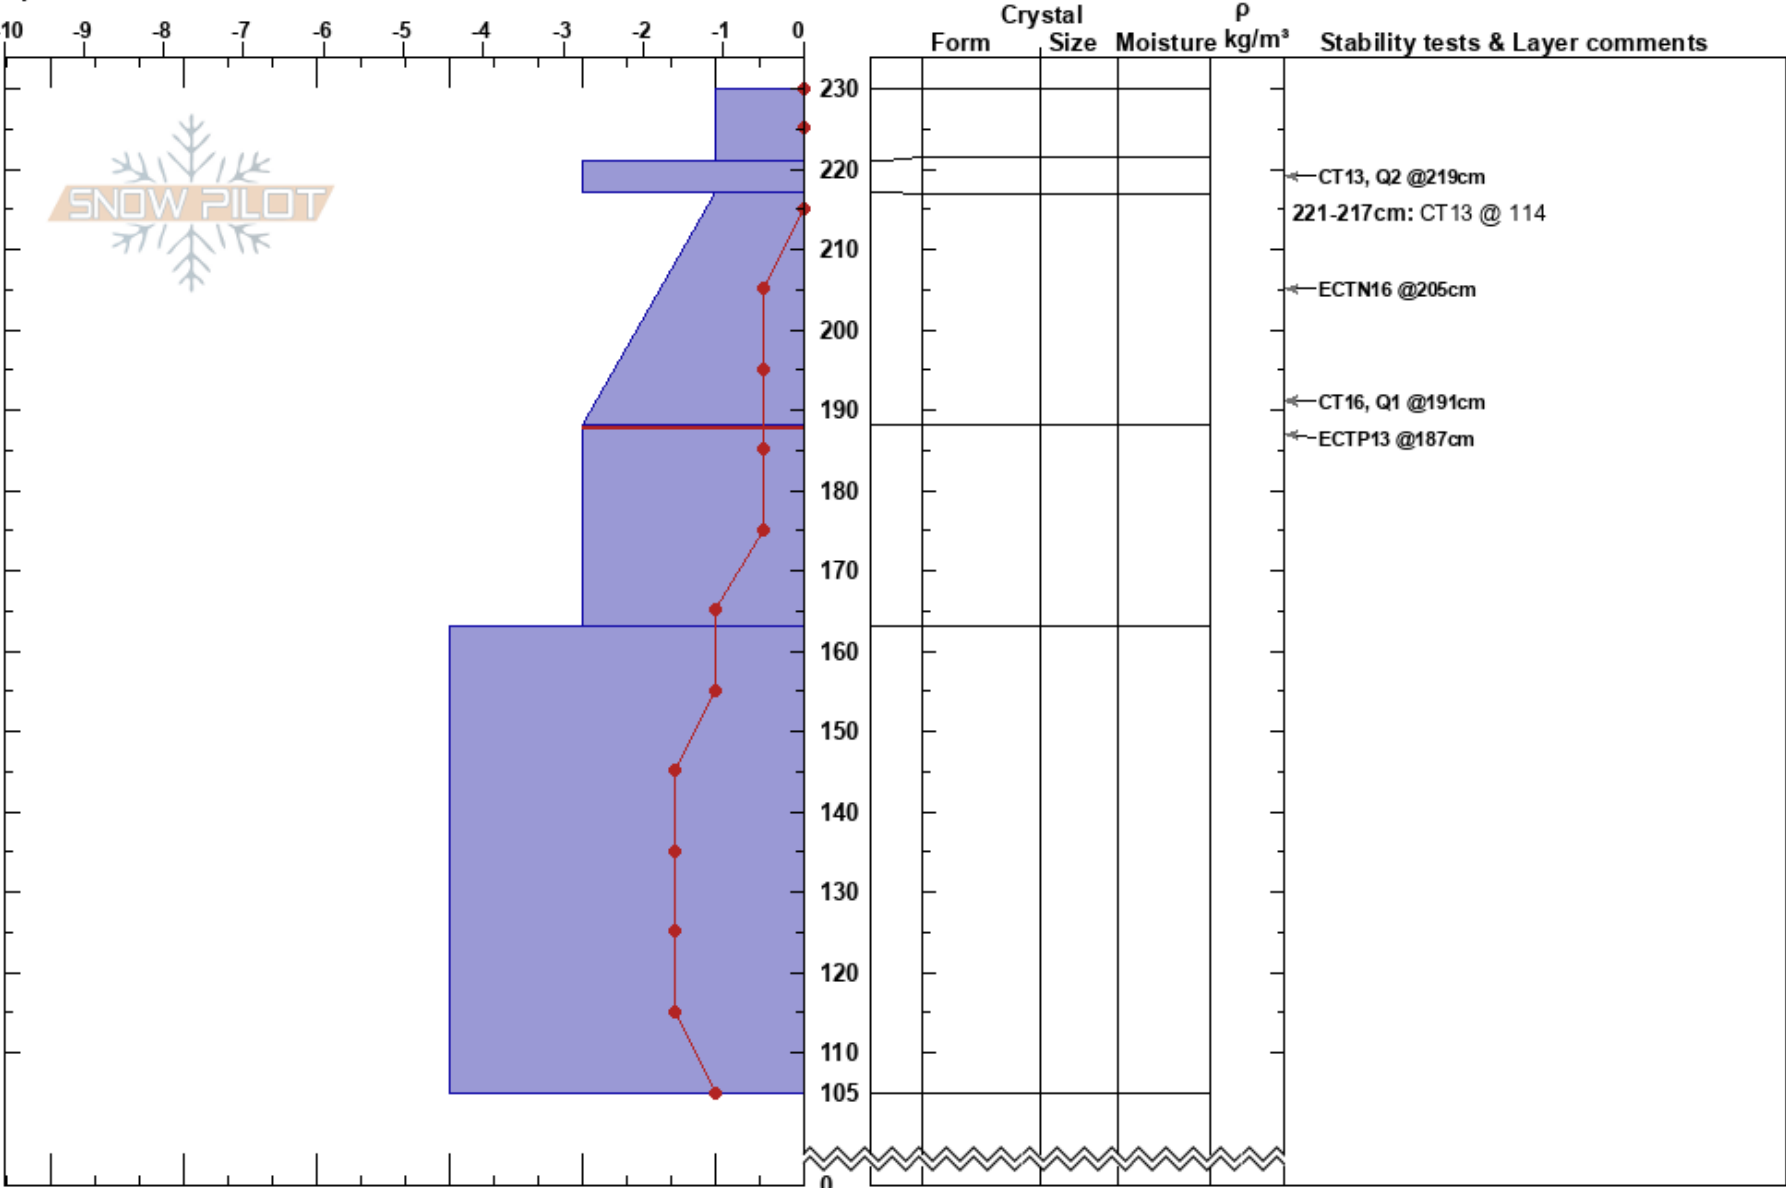

HEAVENLY PIT
Douglas Alps
AK
Elevation: 2600 ft
Aspect: 250°
Specifics:

KAYLA HEIDENREICH
03/16/2024 - 2:20pm
Co-ord:
Slope Angle: 45°
Wind Loading: previous

Stability: **HS:230**
Air Temperature: 4°C
Sky Cover: OVC
Precipitation: NO
Wind: SE Calm

Layer Notes:
221-217cm: CT13 @ 114
188-163cm: Problematic layer

Notes:
I K P 1F 4F F