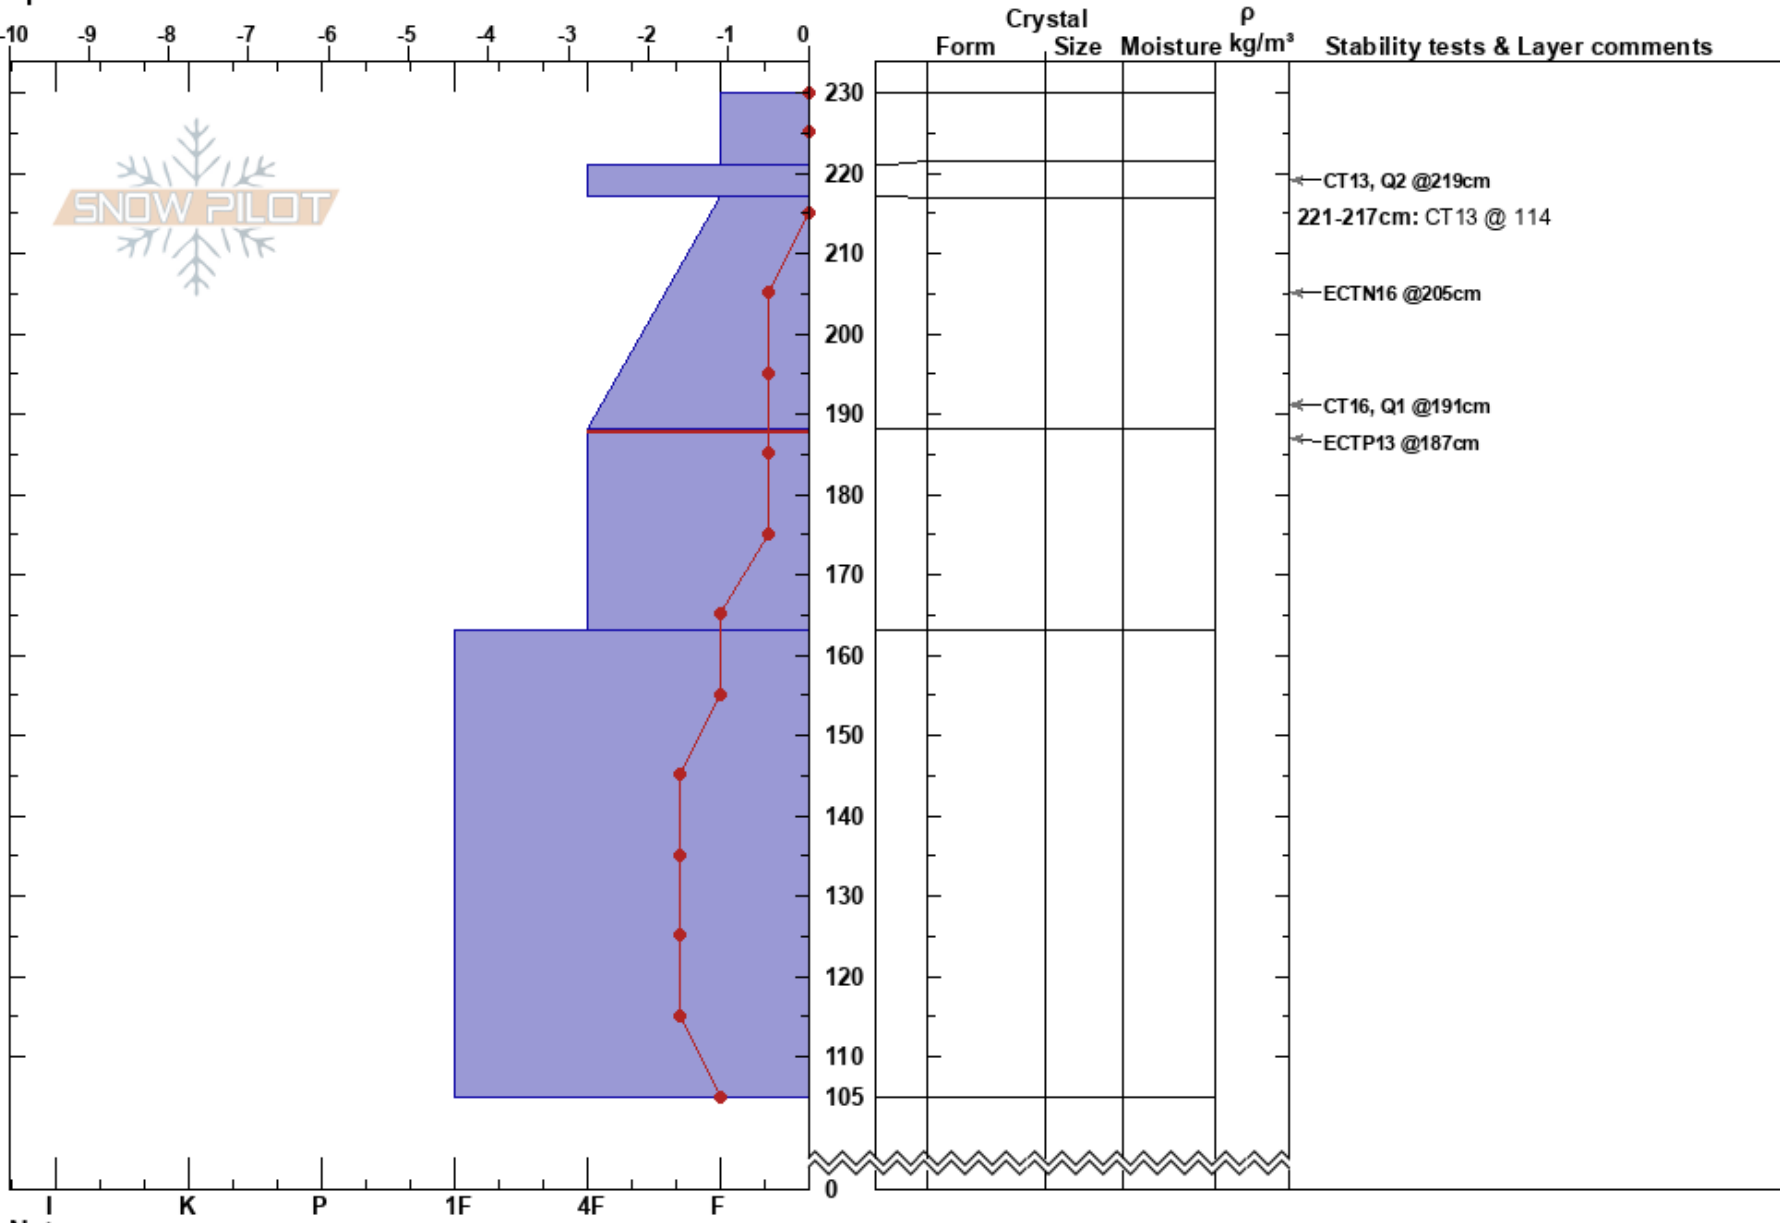

HEAVENLY PIT  
 Douglas Alps  
 AK  
 Elevation: 2600 ft  
 Aspect: 250°  
 Specifics:

KAYLA HEIDENREICH  
 03/16/2024 - 2:20pm  
 Co-ord:  
 Slope Angle: 45°  
 Wind Loading: previous

Stability:  
 Air Temperature: 4°C  
 Sky Cover: OVC  
 Precipitation: NO  
 Wind: SE Calm

HS:230  
 Layer Notes:  
 221-217cm: CT13 @ 114  
 188-163cm: Problematic layer

Notes: