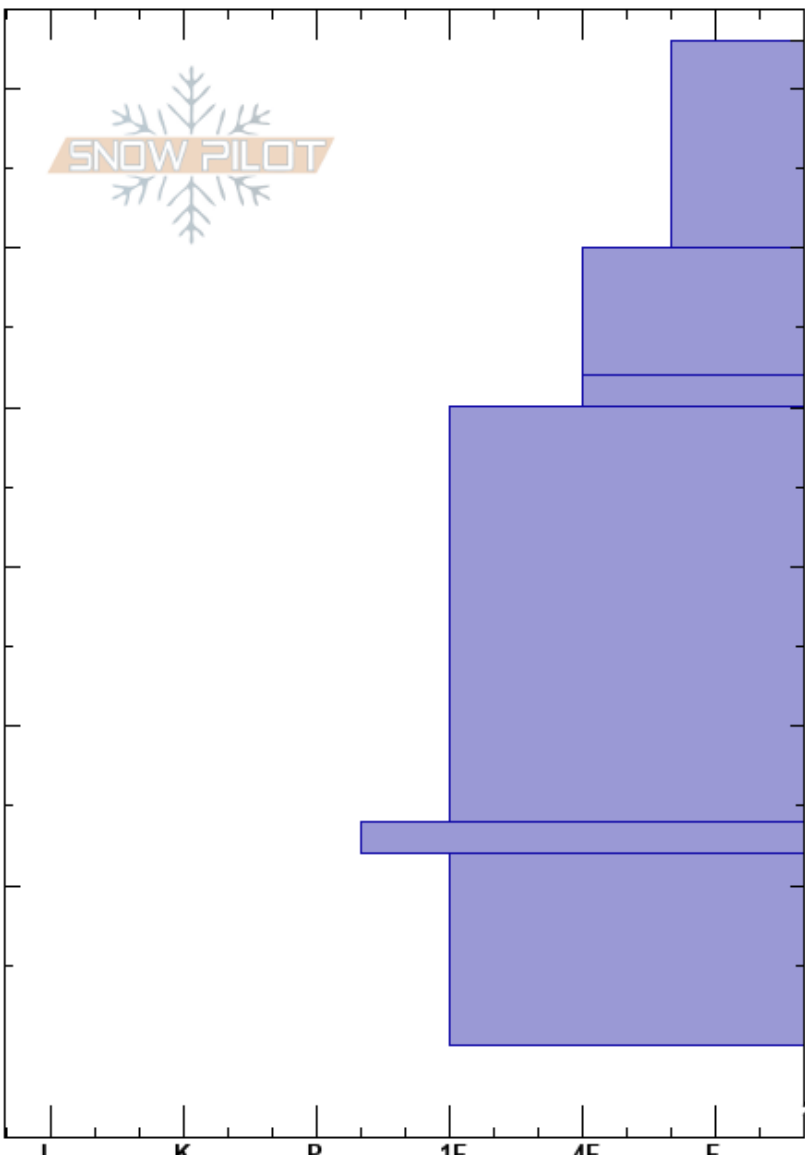

Glory SE
 Teton Range
 WY
 Elevation: 8500 ft
 Aspect: 150°
 Specifics:

Noah McCorkel
 03/17/2024 - 3:30pm
 Co-ord: 43.49991N, -110.95850W
 Slope Angle: 15°
 Wind Loading:

Stability: **HS:173**
 Air Temperature: 35°F **PF:30**
 Sky Cover: CLR **PS: 10**
 Precipitation: NO
 Wind: Calm

Layer Notes:
 173-160cm: Melt forms (mush)
 152-150cm: extent of water penetration
 150-124cm: many thin crusts

Elevation (cm)	Crystal		Moisture	ρ kg/m ³	Stability tests & Layer comments
	Form	Size			
173					
170					
160	○		W		173-160cm: Melt forms (mush)
150			M		
150	⊙⊙		W		← PST100/100 (X) @152cm easy cut 152-150cm: extent of water penetration
140					
130			M		150-124cm: many thin crusts
120					
120	⊙⊙		M		← PST100/100 (X) @124cm difficult cut
110					
0					