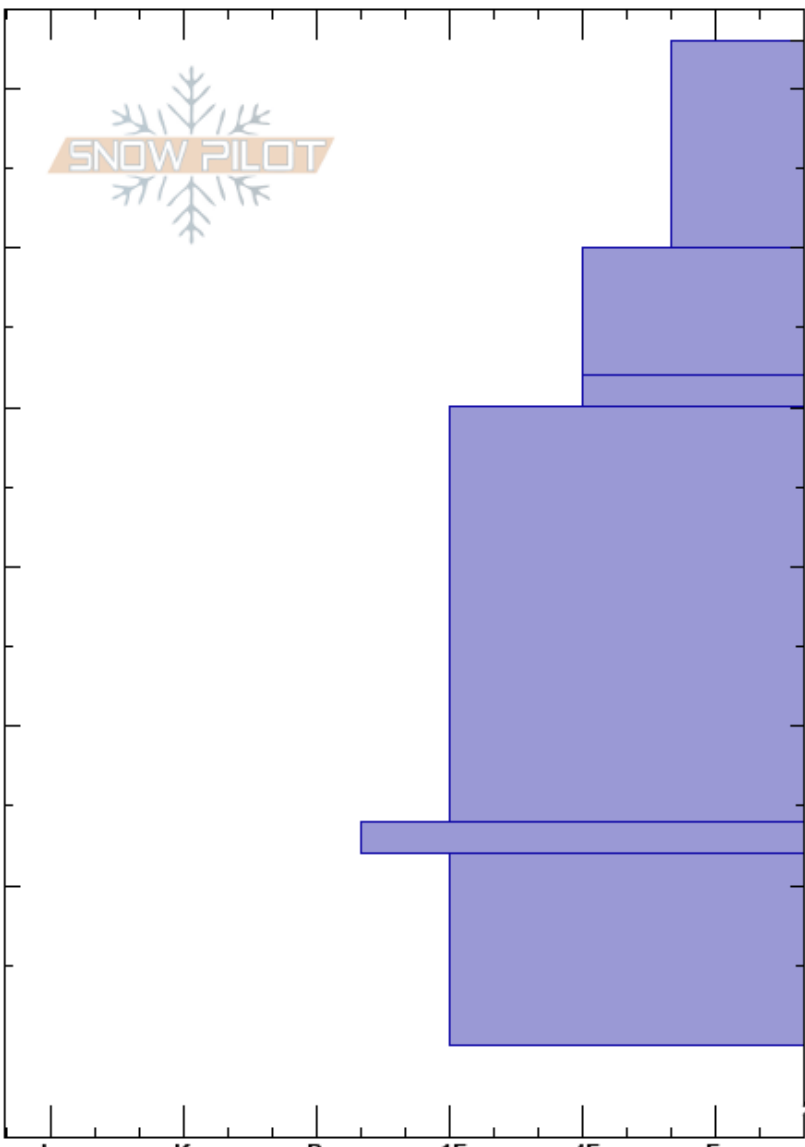

Glory SE  
 Teton Range  
 WY  
 Elevation: 8500 ft  
 Aspect: 150°  
 Specifics:

Noah McCorkel  
 03/17/2024 - 3:30pm  
 Co-ord: 43.49991N, -110.95850W  
 Slope Angle: 15°  
 Wind Loading:

Stability: **HS:173**  
 Air Temperature: 35°F **PF:30**  
 Sky Cover: CLR **PS: 10**  
 Precipitation: NO  
 Wind: Calm

**Layer Notes:**  
 173-160cm: Melt forms (mush)  
 152-150cm: extent of water penetration  
 150-124cm: many thin crusts

Elevation (cm)	Crystal		Moisture	$\rho$ kg/m <sup>3</sup>	Stability tests & Layer comments
	Form	Size			
173					
170					
160	○		W		173-160cm: Melt forms (mush)
150			M		
150	⊙⊙		W		← PST100/100 (X) @152cm easy cut 152-150cm: extent of water penetration
140					
130			M		150-124cm: many thin crusts
120					
120	⊙⊙		M		← PST100/100 (X) @124cm difficult cut
110					
0					