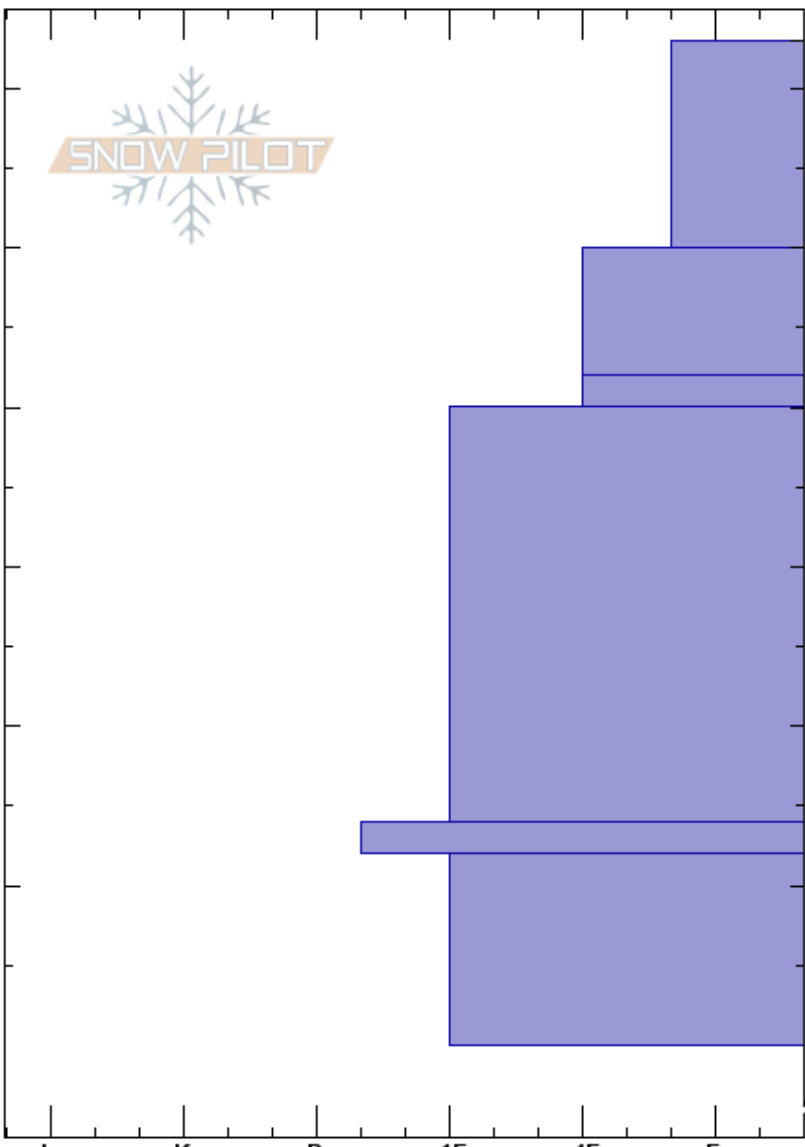

Glory SE
 Teton Range
 WY
 Elevation: 8500 ft
 Aspect: 150°
 Specifics:

Noah McCorkel
 03/17/2024 - 3:30pm
 Co-ord: 43.49991N, -110.95850W
 Slope Angle: 15°
 Wind Loading:

Stability: **HS:173**
 Air Temperature: 35°F **PF:30**
 Sky Cover: CLR **PS: 10**
 Precipitation: NO
 Wind: Calm

Layer Notes:
 173-160cm: Melt forms (mush)
 152-150cm: extent of water penetration
 150-124cm: many thin crusts

Elevation (cm)	Crystal		Moisture	ρ kg/m ³	Stability tests & Layer comments
	Form	Size			
173					
170					
160	○		W		173-160cm: Melt forms (mush)
150			M		
150	⊙⊙		W		← PST100/100 (X) @152cm easy cut 152-150cm: extent of water penetration
140					
130			M		150-124cm: many thin crusts
120					
120	⊙⊙		M		← PST100/100 (X) @124cm difficult cut
110					
0					