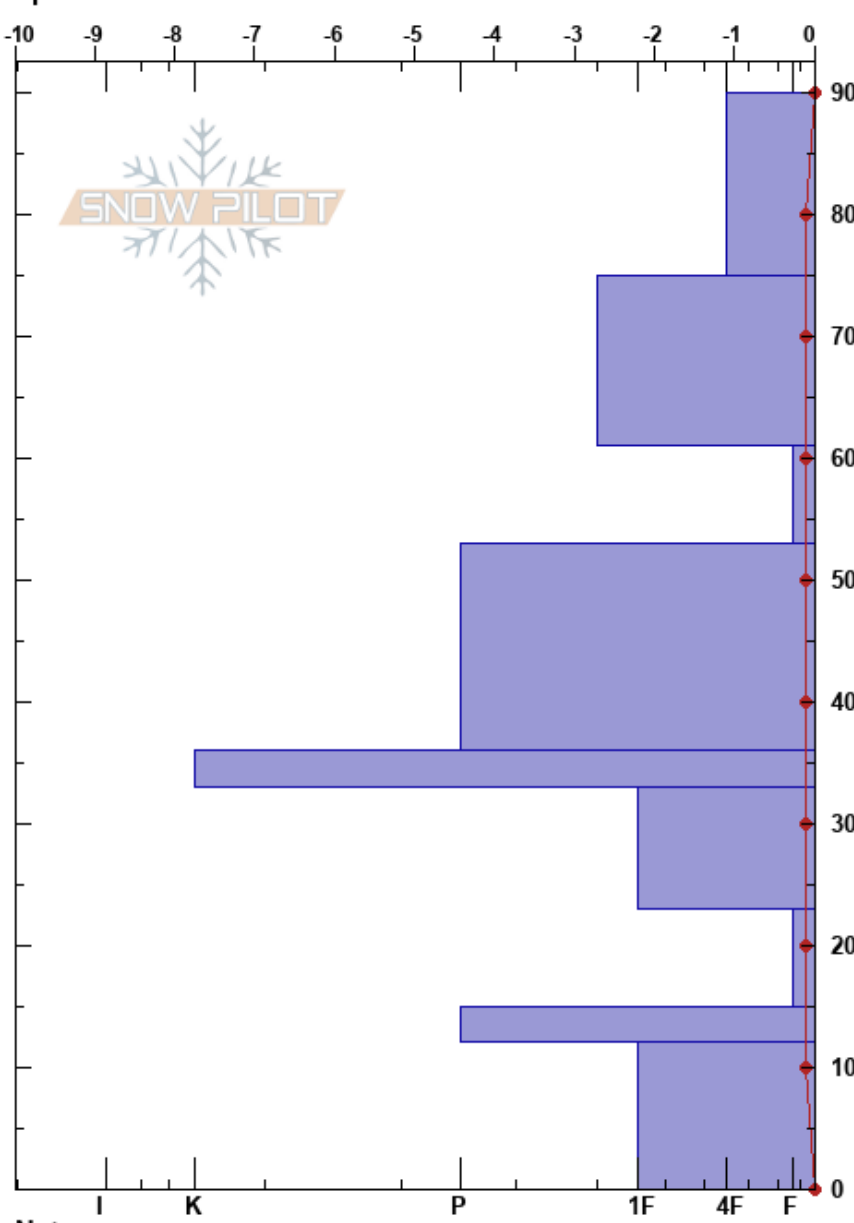

Game Creek Tr SW 9880'  
 Gore Range  
 CO  
 Elevation: 9880 ft  
 Aspect: 162°  
 Specifics:

Dennis Humphrey  
 03/12/2024 - 2:20pm  
 Co-ord: 13S 379688E 4386 185N  
 Slope Angle: 21°  
 Wind Loading:

Stability:  
 Air Temperature: 4.3°C  
 Sky Cover: BKN  
 Precipitation: NO  
 Wind: W Light Breeze

HS:90  
 PF:10  
 PS:5  
 33-23cm:Problematic layer

Height (cm)	Crystal		Moisture	$\rho$ kg/m <sup>3</sup>	Stability tests & Layer comments
	Form	Size			
90					
80	°°				
70	⊘				
60	⊘				
50	⊘				
40					
30	⊘⊘				← ECTP25 @32cm ← PST90/100 (End) @32cm
20	⊘				
10	⊘⊘				← CT21, SC @15cm ← ECTP27 @12cm
0	⊘				