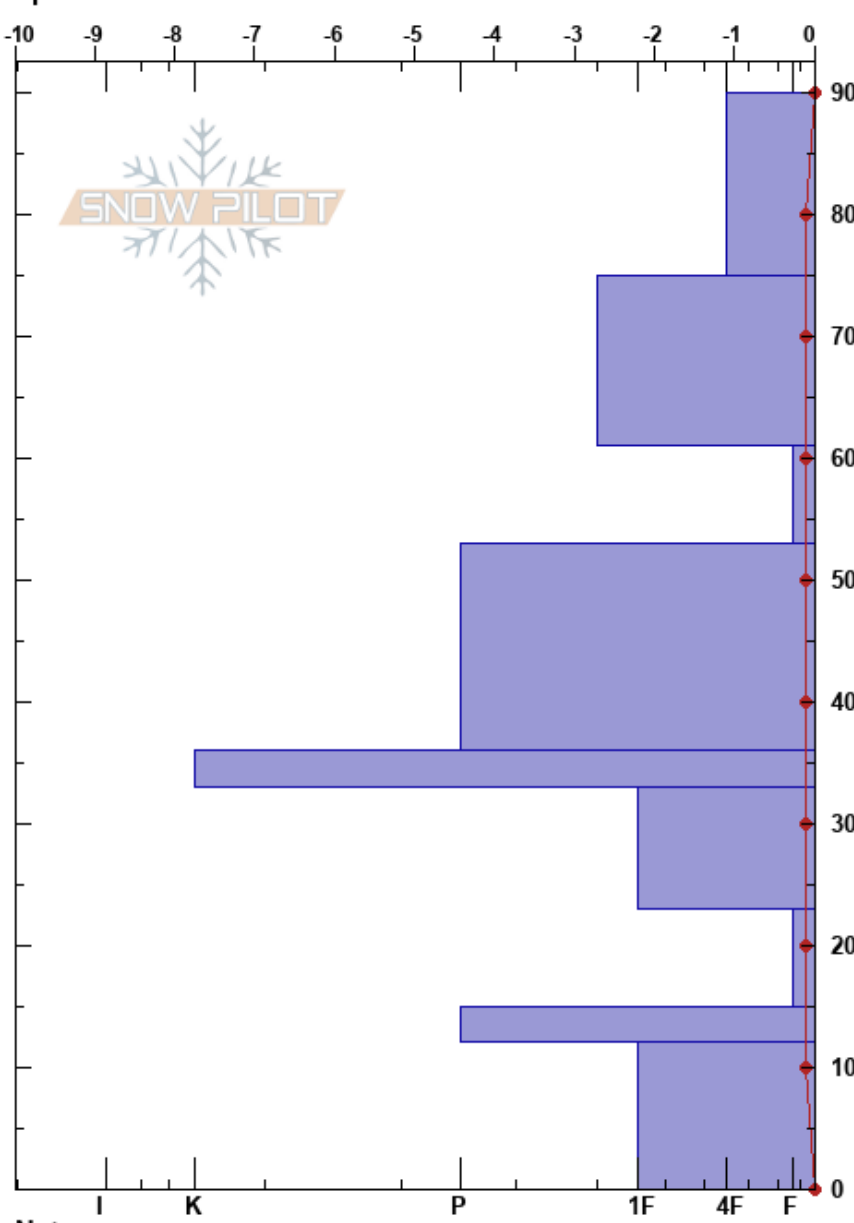

Game Creek Tr SW 9880'
 Gore Range
 CO
Elevation: 9880 ft
Aspect: 162°
Specifics:

Dennis Humphrey
 03/12/2024 - 2:20pm
Co-ord: 13S 379688E 4386 185N
Slope Angle: 21°
Wind Loading:

Stability:
Air Temperature: 4.3°C
Sky Cover: BKN
Precipitation: NO
Wind: W Light Breeze

HS:90
PF:10
PS:5
 33-23cm:Problematic layer

Height (cm)	Crystal		Moisture	ρ kg/m³	Stability tests & Layer comments
	Form	Size			
0-10					
10-15					← ECTP27 @12cm
15-32	⊘				← CT21, SC @15cm
32-33	⊘				← ECTP25 @32cm ← PST90/100 (End) @32cm
33-40	⊘				
40-50	⊘				
50-65	⊘				
65-75	⊘				
75-90	⊘				