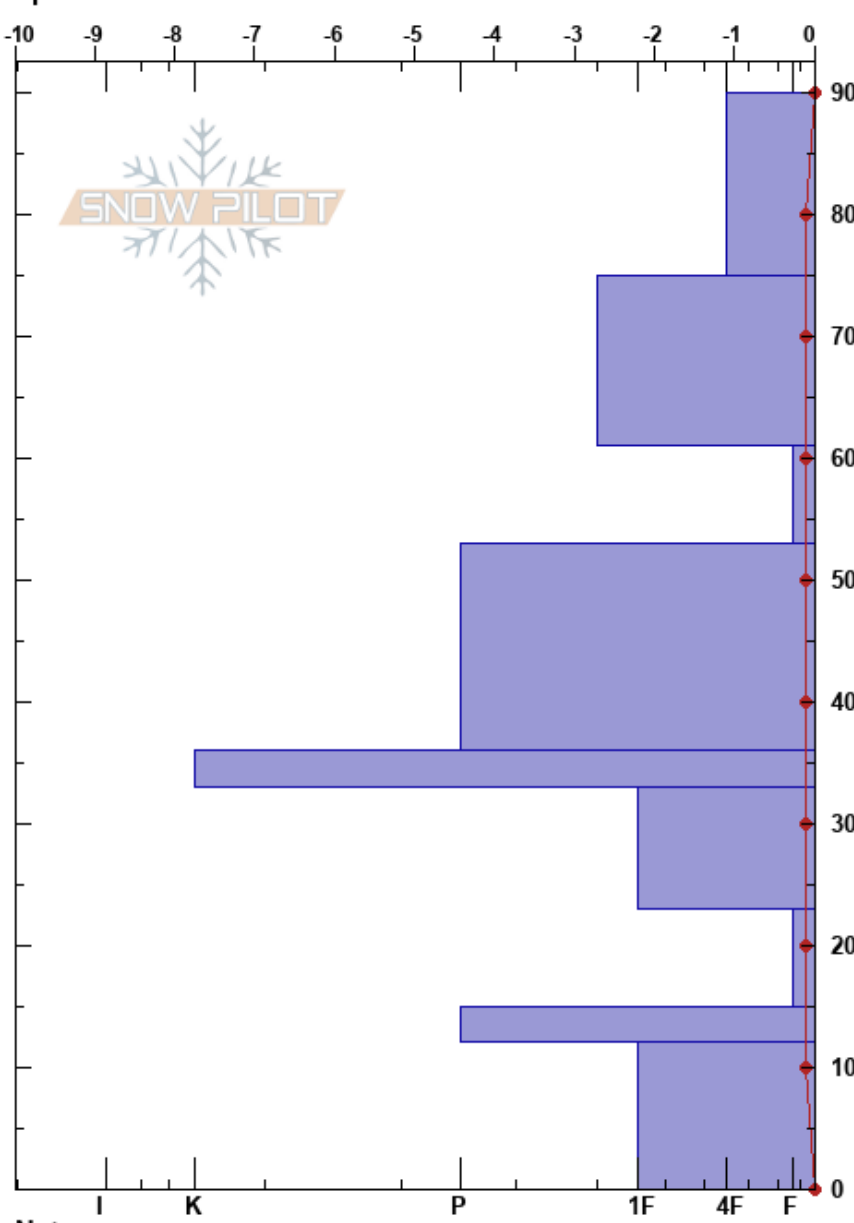

Game Creek Tr SW 9880'
 Gore Range
 CO
Elevation: 9880 ft
Aspect: 162°
Specifics:

Dennis Humphrey
 03/12/2024 - 2:20pm
Co-ord: 13S 379688E 4386 185N
Slope Angle: 21°
Wind Loading:

Stability:
Air Temperature: 4.3°C
Sky Cover: BKN
Precipitation: NO
Wind: W Light Breeze

HS:90
PF:10
PS:5
 33-23cm: Problematic layer

Height (cm)	Crystal		ρ kg/m ³	Stability tests & Layer comments
	Form	Size		
90				
80	°°			
70	⊘			
60	⊘			
50	⊘			
40				
30	⊘⊘			← ECTP25 @32cm ← PST90/100 (End) @32cm
20	⊘			
10	⊘⊘			← CT21, SC @15cm ← ECTP27 @12cm
0	⊘			