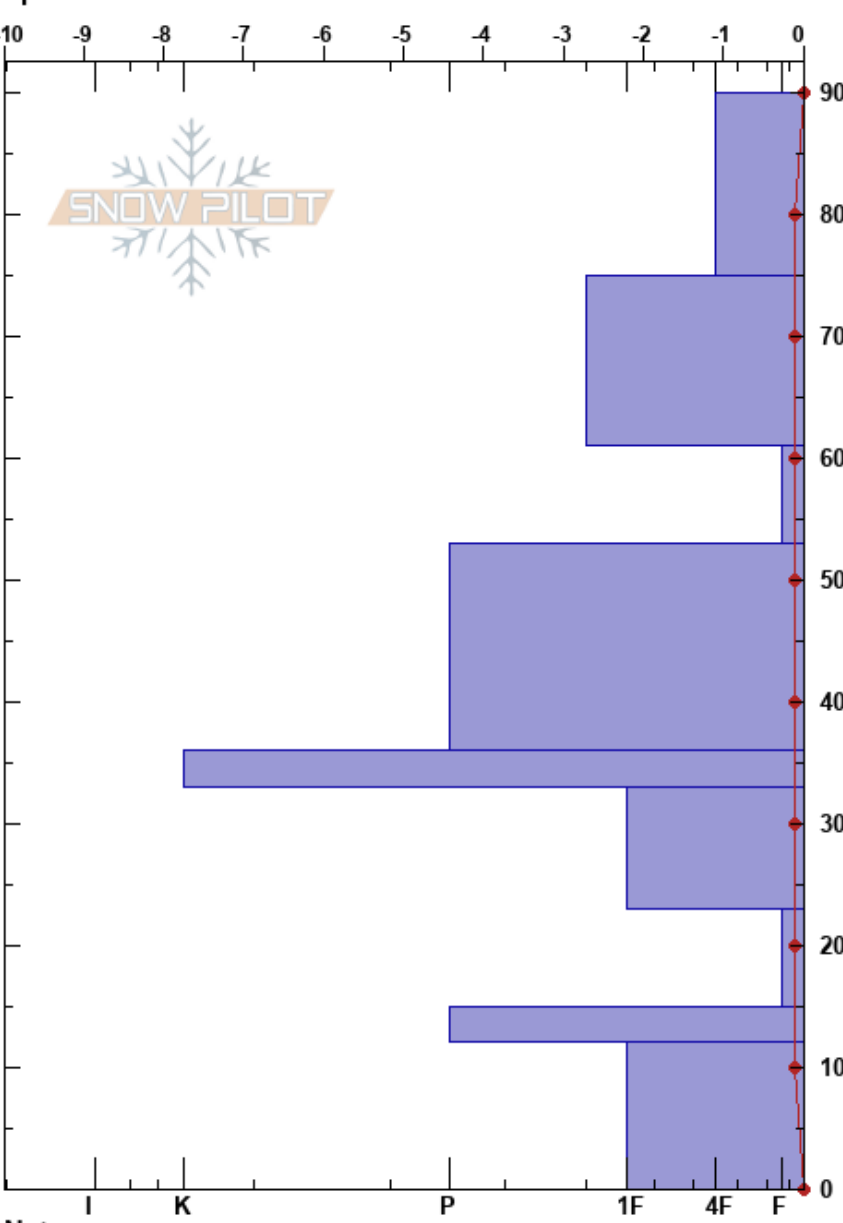

Game Creek Tr SW 9880'
 Gore Range
 CO
 Elevation: 9880 ft
 Aspect: 162°
 Specifics:

Dennis Humphrey
 03/12/2024 - 2:20pm
 Co-ord: 13S 379688E 4386 185N
 Slope Angle: 21°
 Wind Loading:

Stability:
 Air Temperature: 4.3°C
 Sky Cover: BKN
 Precipitation: NO
 Wind: W Light Breeze

HS:90
 PF:10
 PS:5
 33-23cm: Problematic layer

Height (cm)	Crystal		Moisture	ρ kg/m ³	Stability tests & Layer comments
	Form	Size			
90					
80	°°				
70	⊘				
60	⊘				
50	⊘				
40					
30	⊘⊘				← ECTP25 @32cm ← PST90/100 (End) @32cm
20	⊘				
10	⊘⊘				← CT21, SC @15cm ← ECTP27 @12cm
0	⊘				