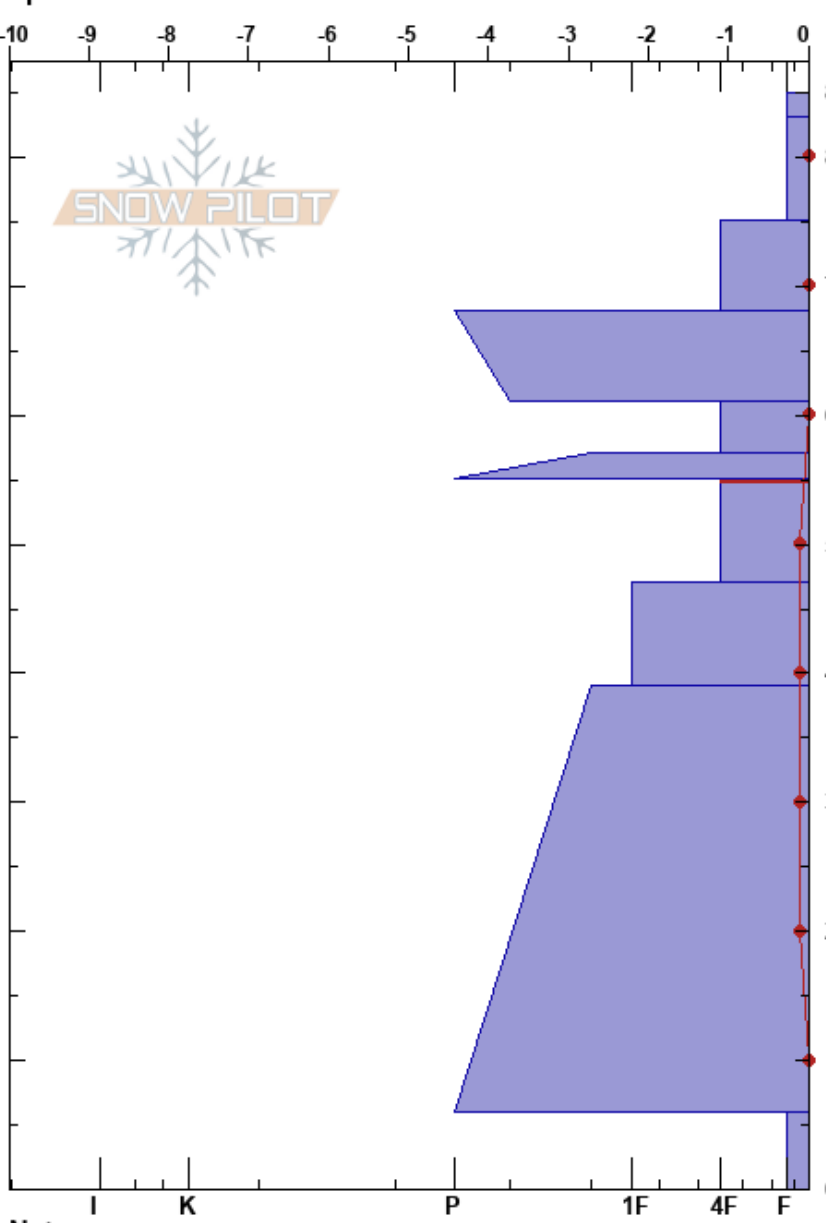

Meadow Mountain  
 Sawatch  
 CO  
 Elevation: 9088 ft  
 Aspect: 114°  
 Specifics:

elizabeth wolfram  
 03/13/2024 - 12:00pm  
 Co-ord: 13S 375922E 4384395N  
 Slope Angle: 21°  
 Wind Loading: previous

Stability:  
 Air Temperature: 0.1°C  
 Sky Cover: OVC  
 Precipitation: S-1  
 Wind: W Moderate

HS:85  
 PF:65  
 PS:35  
 55-47cm:Problematic layer

Form	Crystal		Moisture	$\rho$ kg/m <sup>3</sup>	Stability tests & Layer comments
	Size				
$\Delta (+)$	0.5-1	(t)			
/	0.5-0.5				
/	0.5-0.5				
○	0.5-1				
□	1-2				
○	0.5-1				
(□)	2-3				← PST84/100 (End) @51cm ← CT21, SP @51cm
◡	1-2				
●	0.3-0.5				
^	3-3.5				← ECTX