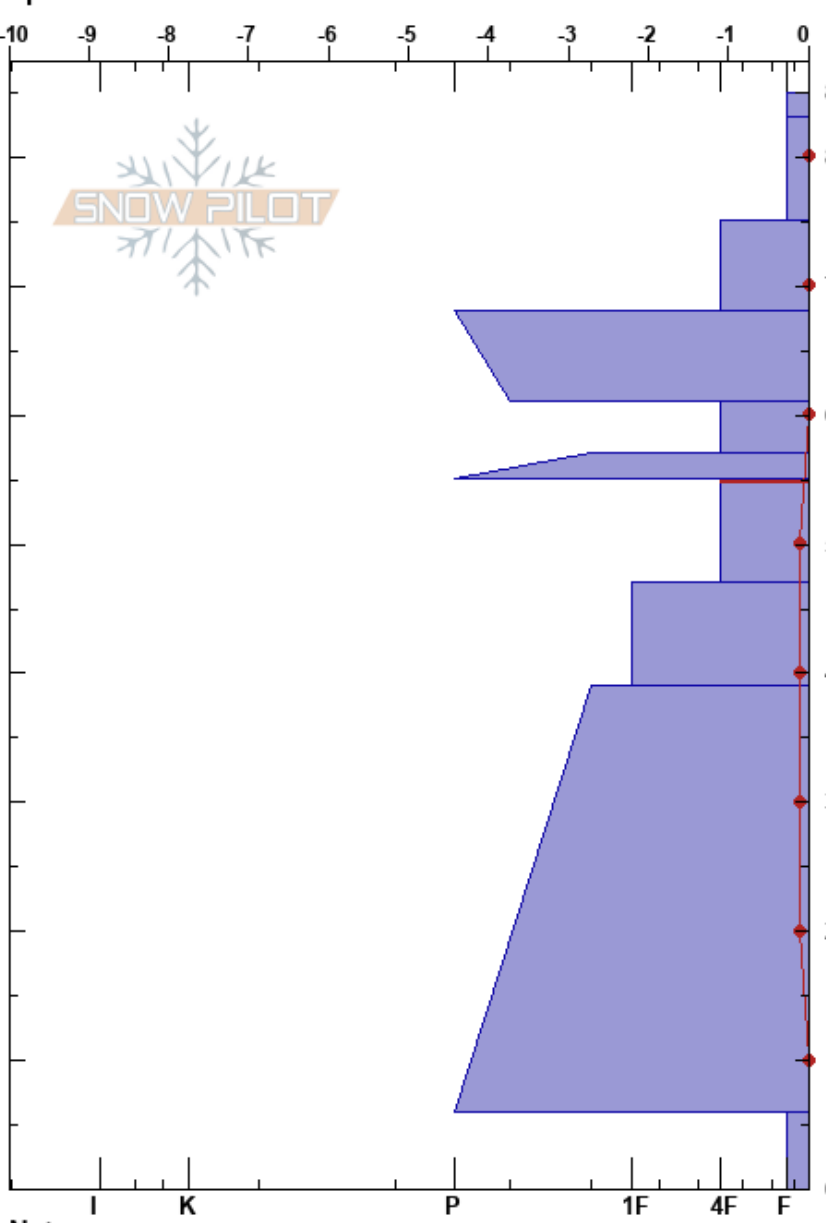

Meadow Mountain
 Sawatch
 CO
 Elevation: 9088 ft
 Aspect: 114°
 Specifics:

elizabeth wolfram
 03/13/2024 - 12:00pm
 Co-ord: 13S 375922E 4384395N
 Slope Angle: 21°
 Wind Loading: previous

Stability:
 Air Temperature: 0.1°C
 Sky Cover: OVC
 Precipitation: S-1
 Wind: W Moderate

HS:85
 PF:65
 PS:35
 55-47cm:Problematic layer

Form	Crystal		Moisture	ρ kg/m ³	Stability tests & Layer comments
	Size				
$\Delta (+)$	0.5-1	(t)			
/	0.5-0.5				
/	0.5-0.5				
○	0.5-1				
□	1-2				
○	0.5-1				
(□)	2-3				← PST84/100 (End) @51cm ← CT21, SP @51cm
◡	1-2				
●	0.3-0.5				
^	3-3.5				← ECTX