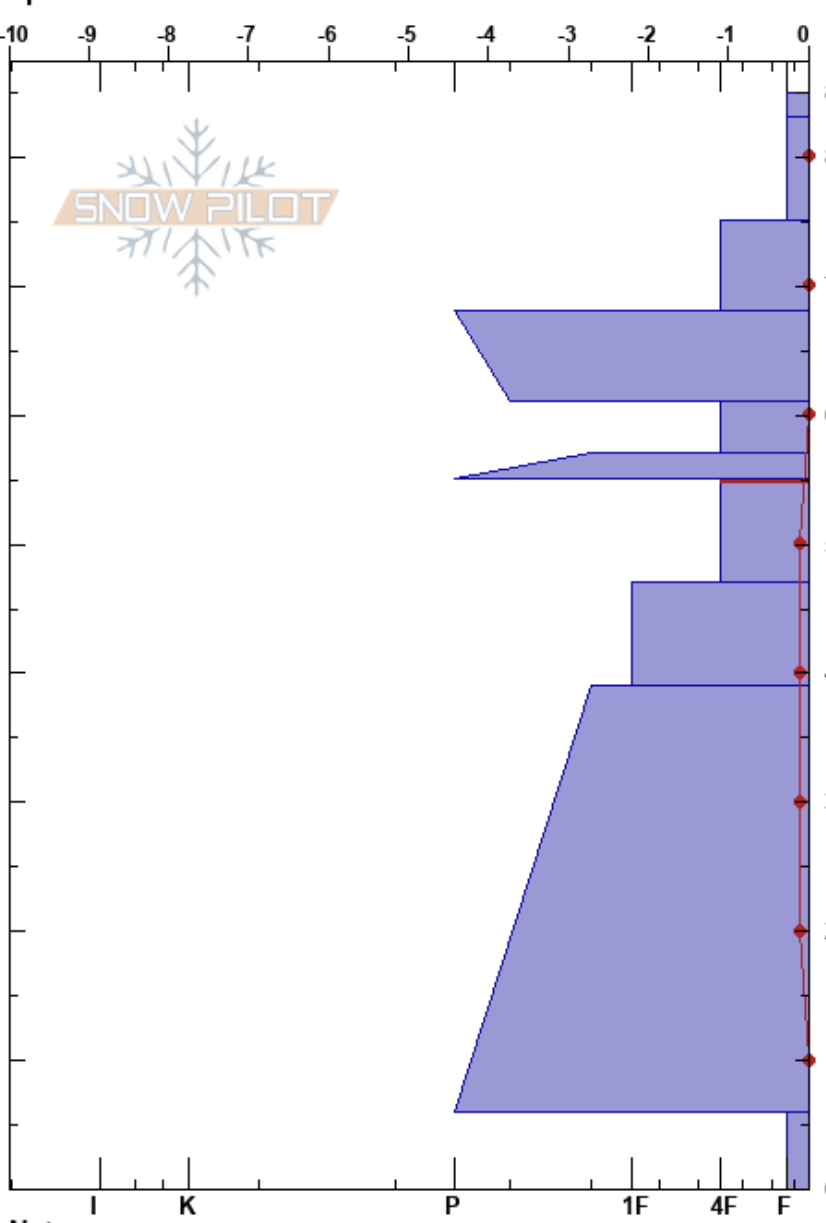

Meadow Mountain
 Sawatch
 CO
Elevation: 9088 ft
Aspect: 114°
Specifics:

elizabeth wolfram
 03/13/2024 - 12:00pm
Co-ord: 13S 375922E 4384395N
Slope Angle: 21°
Wind Loading: previous

Stability:
Air Temperature: 0.1°C
Sky Cover: OVC
Precipitation: S-1
Wind: W Moderate

HS:85
PF:65 55-47cm:Problematic layer
PS:35

Elevation (cm)	Crystal		Moisture	ρ kg/m ³	Stability tests & Layer comments
	Form	Size			
85					
80	⊘ (+)	0.5-1 (t)			
75	/	0.5-0.5			
70	/	0.5-0.5			
65	○	0.5-1			
60	□	1-2			
55	○	0.5-1			
50	(□)	2-3			← PST84/100 (End) @51cm ← CT21, SP @51cm
45	⊘	1-2			
40					
30					
20	●	0.3-0.5			
10					
0	^	3-3.5			← ECTX