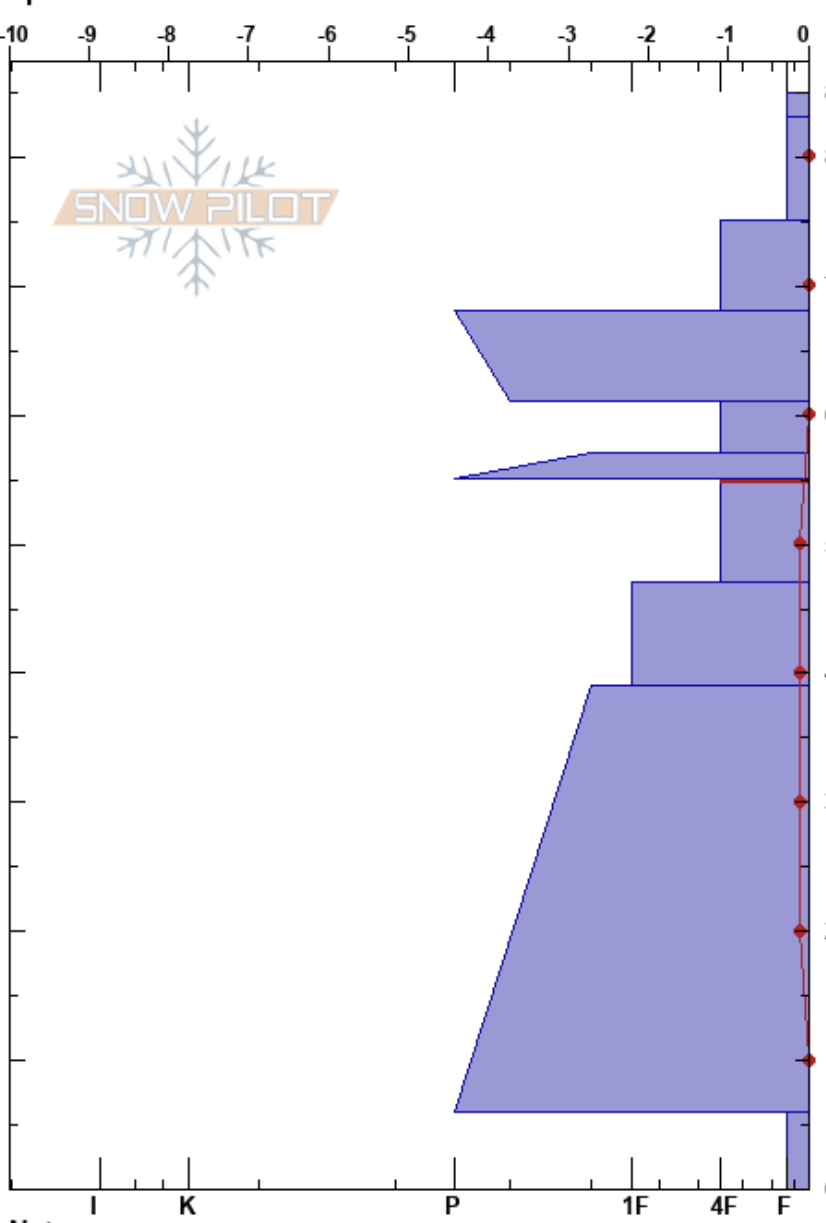

Meadow Mountain
 Sawatch
 CO
Elevation: 9088 ft
Aspect: 114°
Specifics:

elizabeth wolfram
 03/13/2024 - 12:00pm
Co-ord: 13S 375922E 4384395N
Slope Angle: 21°
Wind Loading: previous

Stability:
Air Temperature: 0.1°C
Sky Cover: OVC
Precipitation: S-1
Wind: W Moderate

HS:85
PF:65 55-47cm:Problematic layer
PS:35

Elev (cm)	Crystal		Moisture	ρ kg/m ³	Stability tests & Layer comments
	Form	Size			
85					
80	⊘ (+)	0.5-1 (t)			
70	/	0.5-0.5			
60	/	0.5-0.5			
55	○	0.5-1			
50	□	1-2			
45	○	0.5-1			
40	(□)	2-3			← PST84/100 (End) @51cm ← CT21, SP @51cm
30	•	0.3-0.5			
20					
10	^	3-3.5			← ECTX
0					