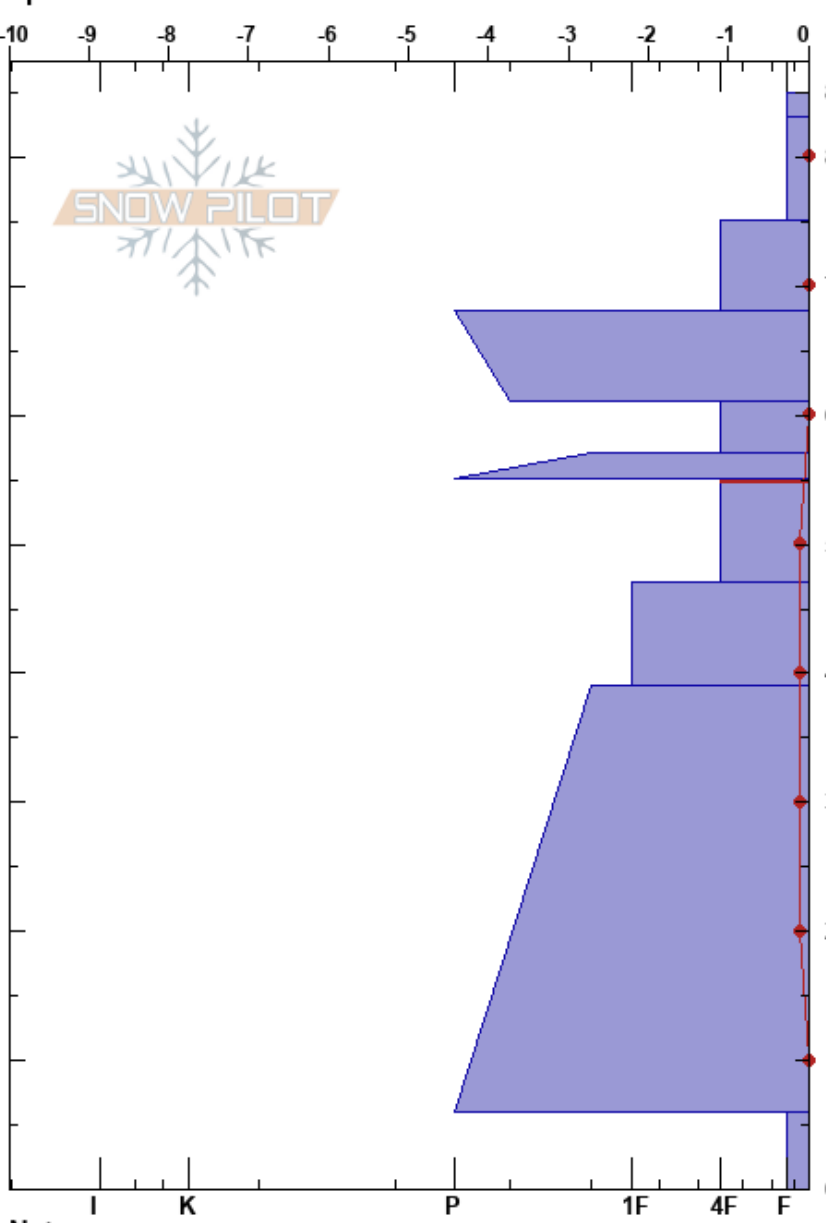

Meadow Mountain  
 Sawatch  
 CO  
 Elevation: 9088 ft  
 Aspect: 114°  
 Specifics:

elizabeth wolfram  
 03/13/2024 - 12:00pm  
 Co-ord: 13S 375922E 4384395N  
 Slope Angle: 21°  
 Wind Loading: previous

Stability:  
 Air Temperature: 0.1°C  
 Sky Cover: OVC  
 Precipitation: S-1  
 Wind: W Moderate

HS:85  
 PF:65  
 PS:35  
 55-47cm:Problematic layer

Form	Crystal Size	Moisture	$\rho$ kg/m <sup>3</sup>	Stability tests & Layer comments
$\Delta (+)$	0.5-1			
/	0.5-0.5			
/	0.5-0.5			
○	0.5-1			
□	1-2			
○	0.5-1			
(□)	2-3			← PST84/100 (End) @51cm ← CT21, SP @51cm
◡	1-2			
●	0.3-0.5			
^	3-3.5			← ECTX