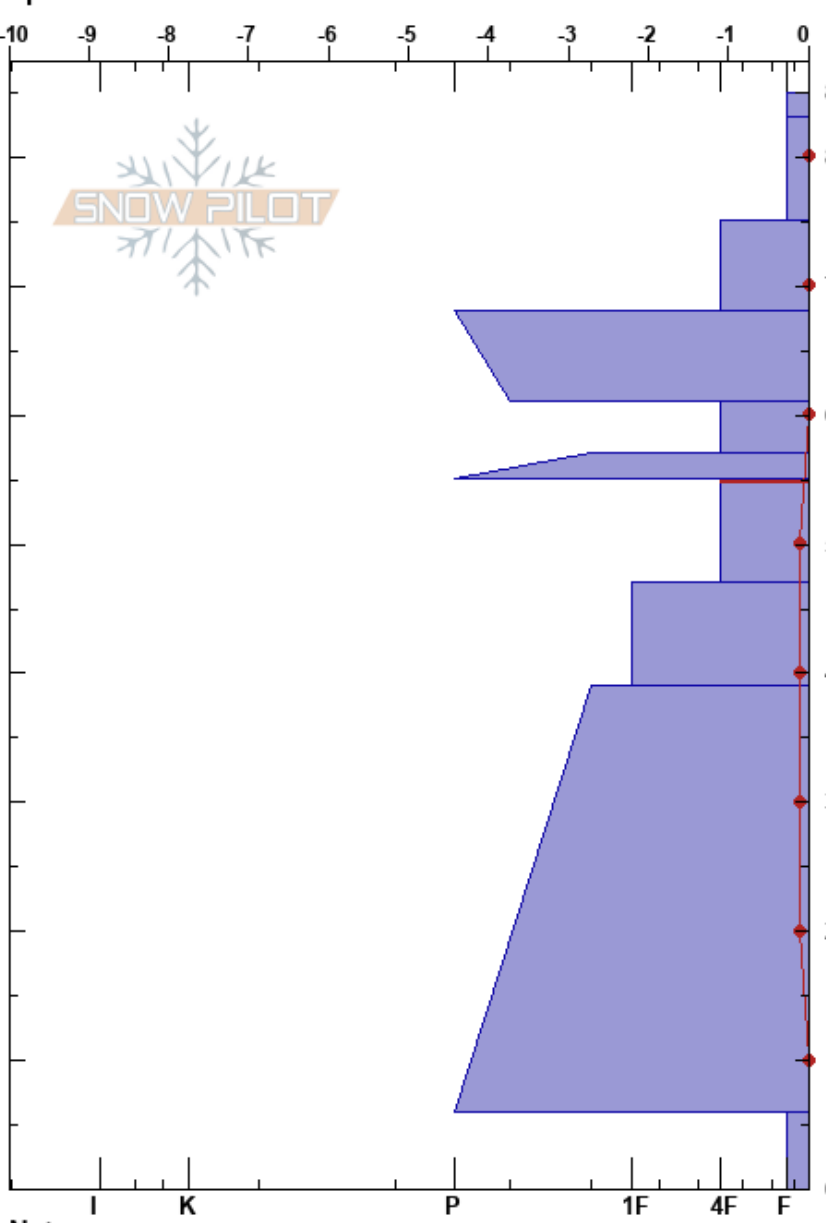

Meadow Mountain
 Sawatch
 CO
 Elevation: 9088 ft
 Aspect: 114°
 Specifics:

elizabeth wolfram
 03/13/2024 - 12:00pm
 Co-ord: 13S 375922E 4384395N
 Slope Angle: 21°
 Wind Loading: previous

Stability:
 Air Temperature: 0.1°C
 Sky Cover: OVC
 Precipitation: S-1
 Wind: W Moderate

HS:85
 PF:65
 PS:35
 55-47cm:Problematic layer

Form	Crystal Size	Moisture	ρ kg/m ³	Stability tests & Layer comments
$\Delta (+)$	0.5-1 (t)			
/	0.5-0.5			
/	0.5-0.5			
○	0.5-1			
□	1-2			
○	0.5-1			
(□)	2-3			← PST84/100 (End) @51cm ← CT21, SP @51cm
◡	1-2			
●	0.3-0.5			
^	3-3.5			← ECTX