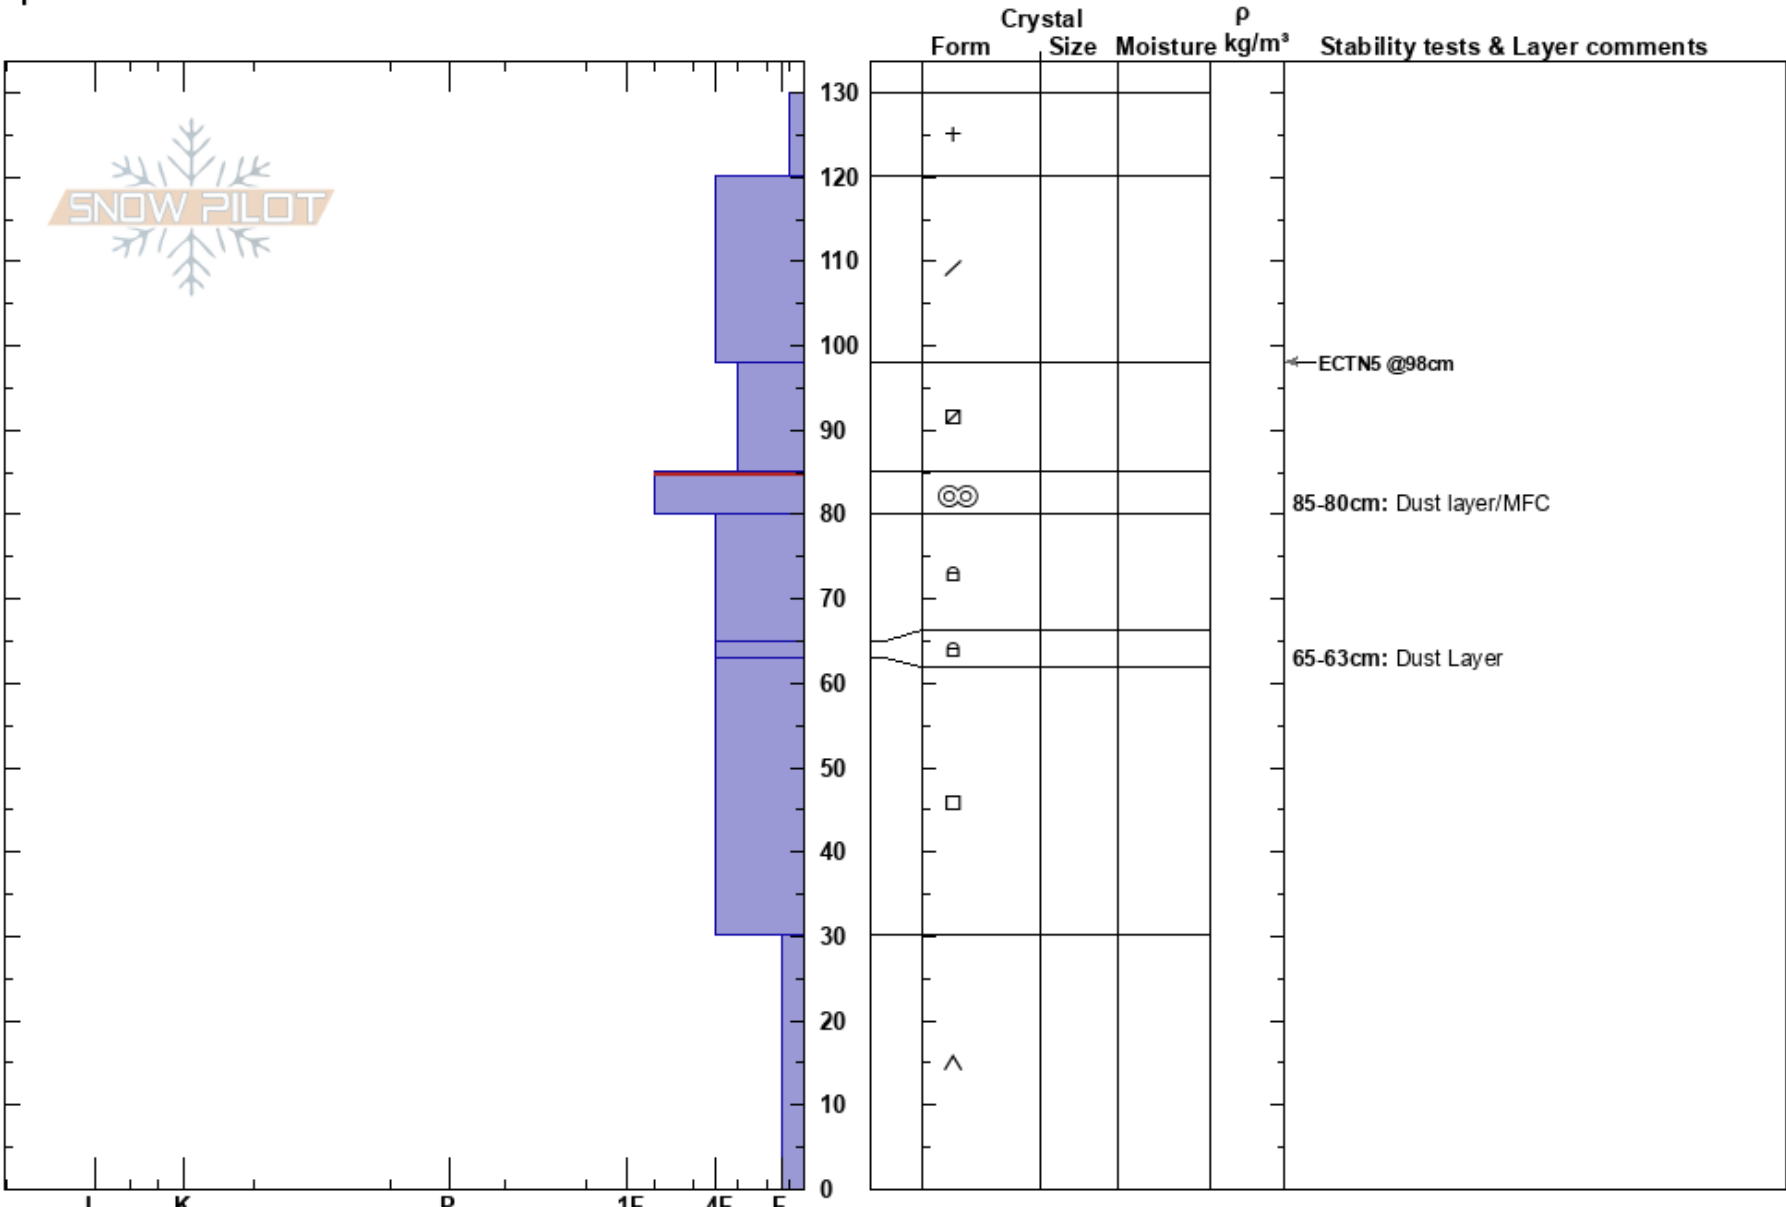

Waterpipe Hwy Path/LHP
 San Juan Range
 CO
 Elevation: 9500 ft
 Aspect: NW
 Specifics:

Troy Nordquist
 03/17/2024 - 12:00pm
 Co-ord: 37.85796N, -107.88130W
 Slope Angle: 35°
 Wind Loading:

Stability:
 Air Temperature: 34°F
 Sky Cover: BKN
 Precipitation: NO
 Wind: SE Light Breeze

HS:130
 PF:30
 PS:15
 85-80cm: Dust layer/MFC
 85-80cm: Problematic layer
 65-63cm: Dust Layer

Notes: Snowprofile west-northwest facing start zone of Waterpipe Hwy path in Ophir Turn Group/LHP.