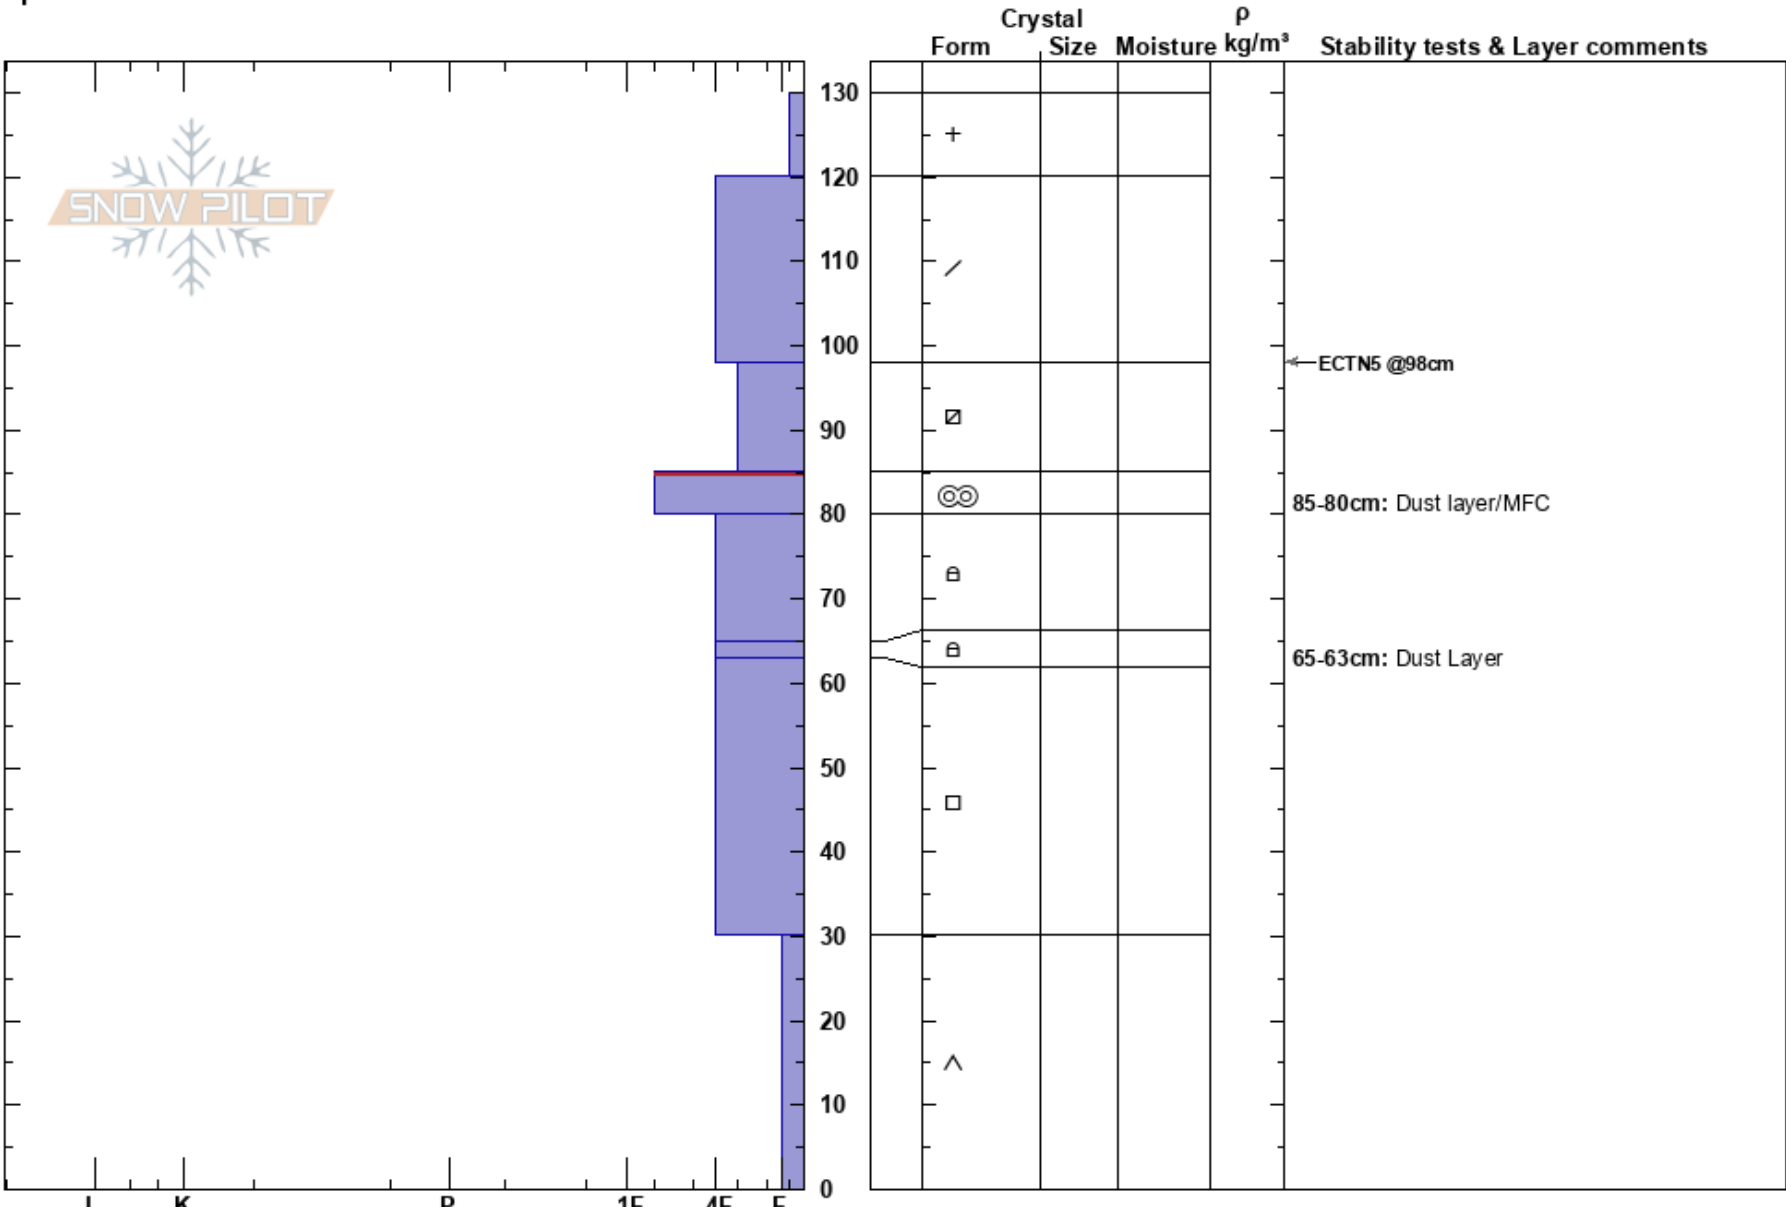

Waterpipe Hwy Path/LHP
 San Juan Range
 CO
 Elevation: 9500 ft
 Aspect: NW
 Specifics:

Troy Nordquist
 03/17/2024 - 12:00pm
 Co-ord: 37.85796N, -107.88130W
 Slope Angle: 35°
 Wind Loading:

Stability:
 Air Temperature: 34°F
 Sky Cover: BKN
 Precipitation: NO
 Wind: SE Light Breeze

HS:130
 PF:30
 PS:15
 Layer Notes:
 85-80cm: Dust layer/MFC
 85-80cm: Problematic layer
 65-63cm: Dust Layer

Notes: Snowprofile west-northwest facing start zone of Waterpipe Hwy path in Ophir Turn Group/LHP.