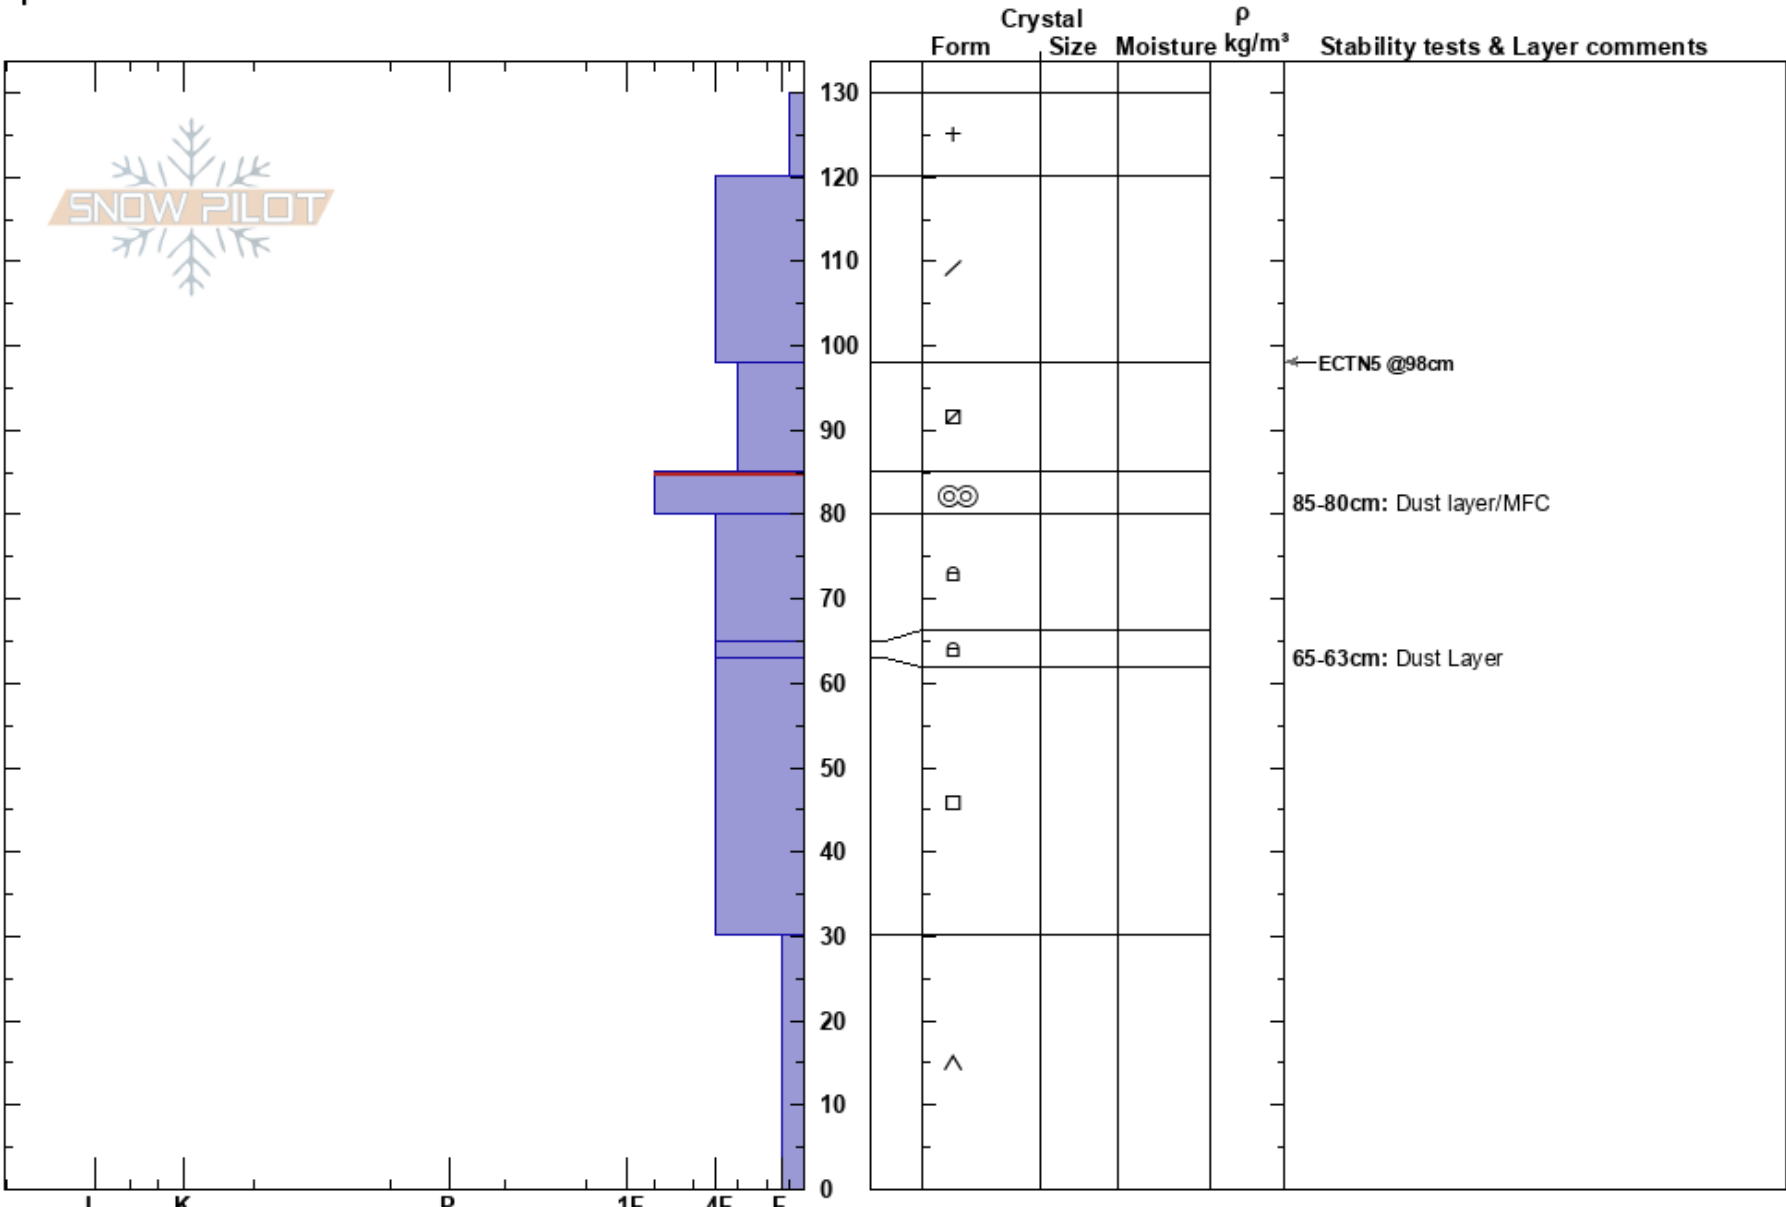

Waterpipe Hwy Path/LHP  
 San Juan Range  
 CO  
 Elevation: 9500 ft  
 Aspect: NW  
 Specifics:

Troy Nordquist  
 03/17/2024 - 12:00pm  
 Co-ord: 37.85796N, -107.88130W  
 Slope Angle: 35°  
 Wind Loading:

Stability:  
 Air Temperature: 34°F  
 Sky Cover: BKN  
 Precipitation: NO  
 Wind: SE Light Breeze

HS:130  
 PF:30  
 PS:15  
 85-80cm: Dust layer/MFC  
 85-80cm: Problematic layer  
 65-63cm: Dust Layer

Notes: Snowprofile west-northwest facing start zone of Waterpipe Hwy path in Ophir Turn Group/LHP.