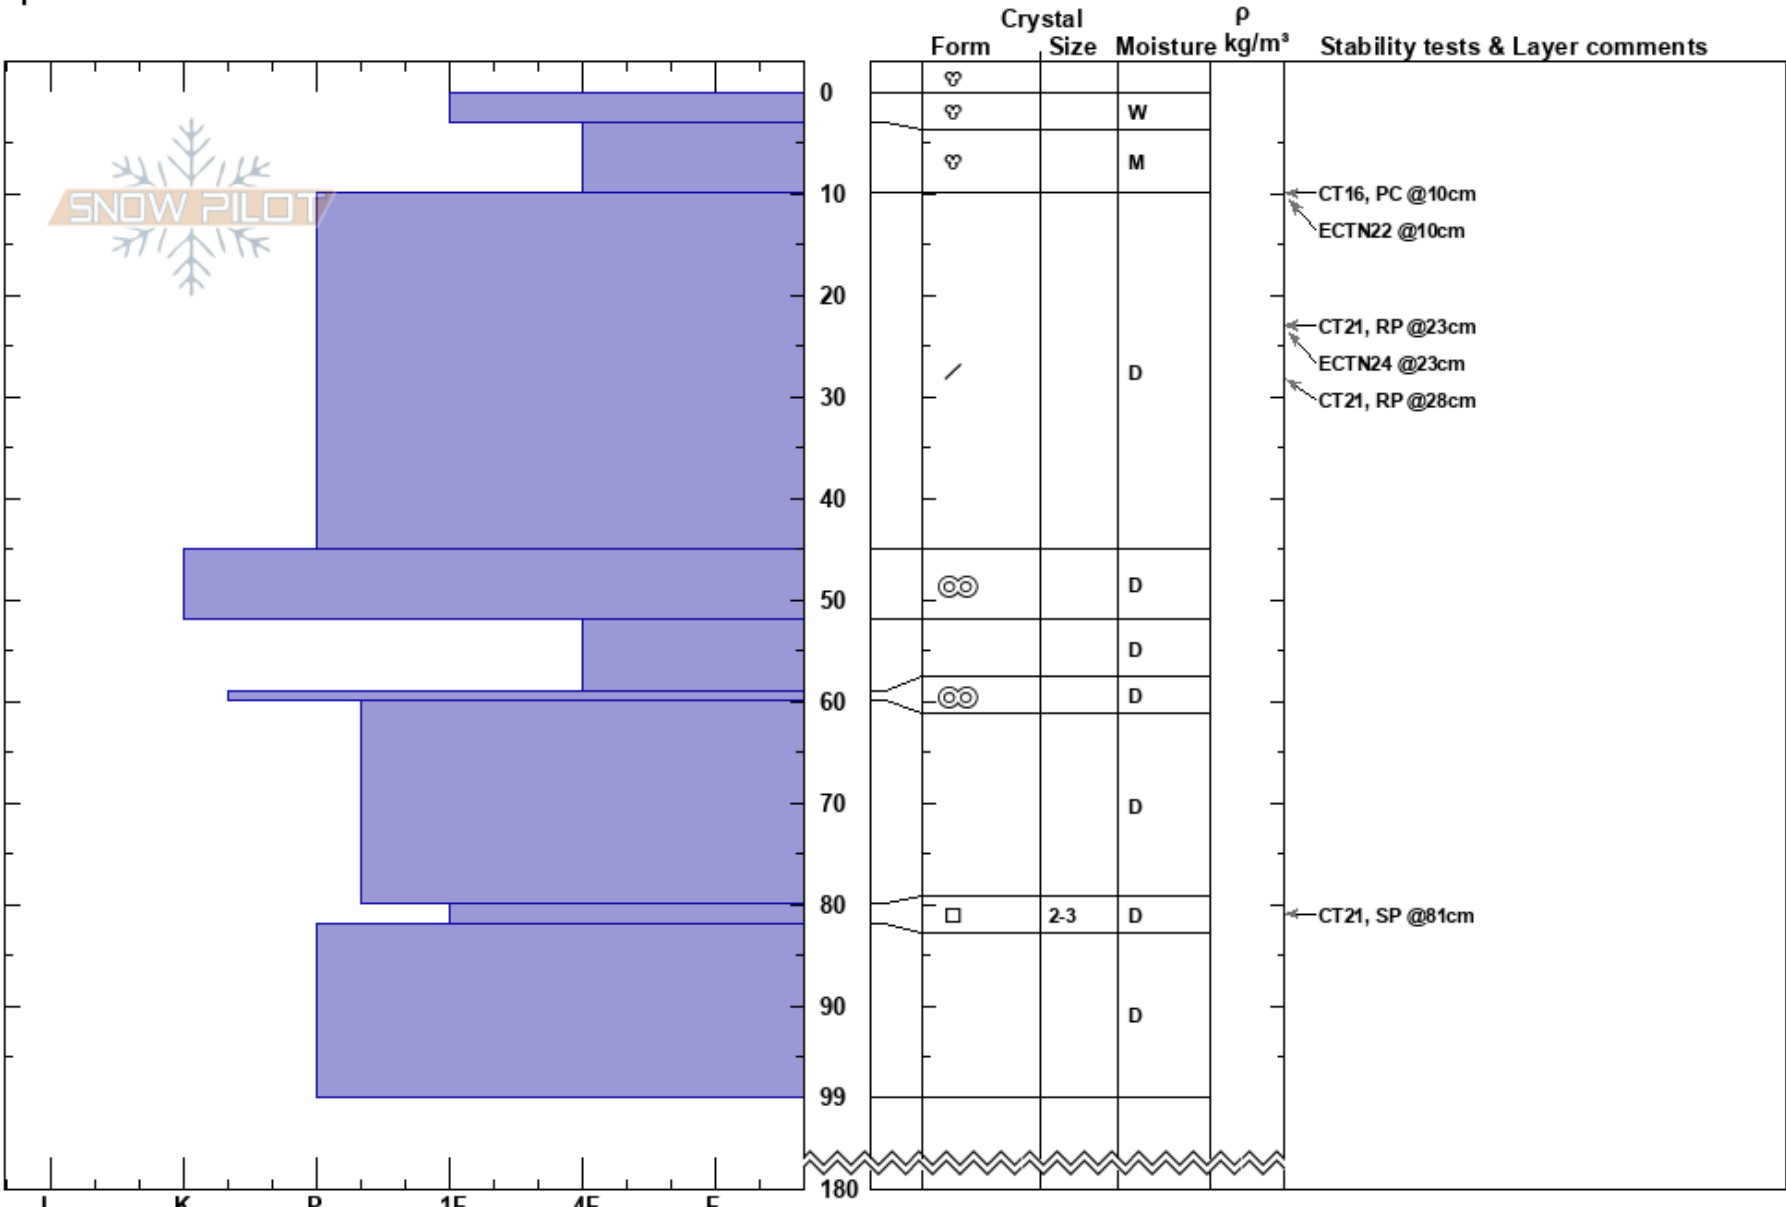

North Valley Ridge
 Bear Pass
 BC
 Elevation: 1340 m
 Aspect: W
 Specifics:

Nathalie Gervais
 16/03/2024 - 16:40
 Co-ord:
 Slope Angle:
 Wind Loading:

Stability:
 Air Temperature: 5°C
 Sky Cover: SCT
 Precipitation: NO
 Wind: SE Moderate

HS:180 Layer Notes:

Notes: Wide rocky wind exposed ridge with small hills and gullies