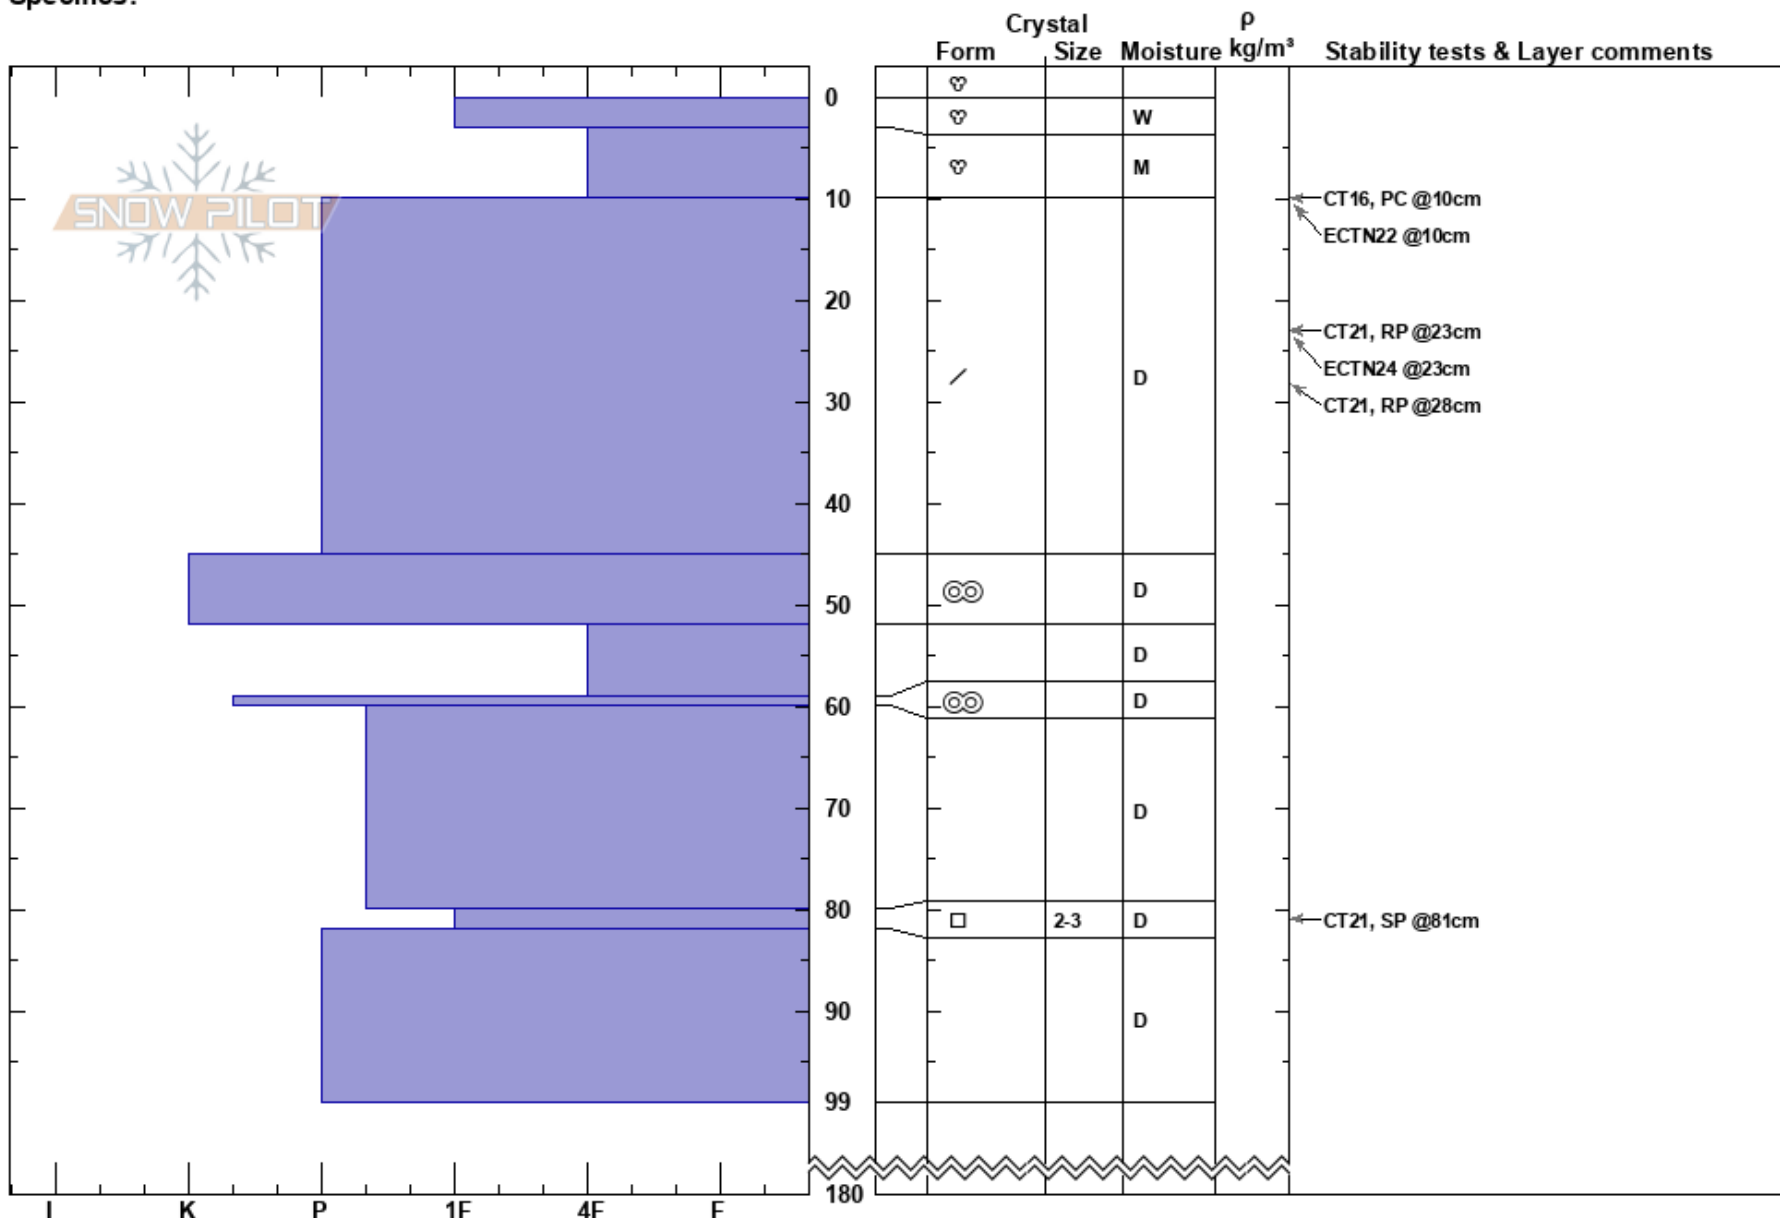

North Valley Ridge  
 Bear Pass  
 BC  
 Elevation: 1340 m  
 Aspect: W  
 Specifics:

Nathalie Gervais  
 16/03/2024 - 16:40  
 Co-ord:  
 Slope Angle:  
 Wind Loading:

Stability:  
 Air Temperature: 5°C  
 Sky Cover: SCT  
 Precipitation: NO  
 Wind: SE Moderate

HS:180 Layer Notes:

Notes: Wide rocky wind exposed ridge with small hills and gullies