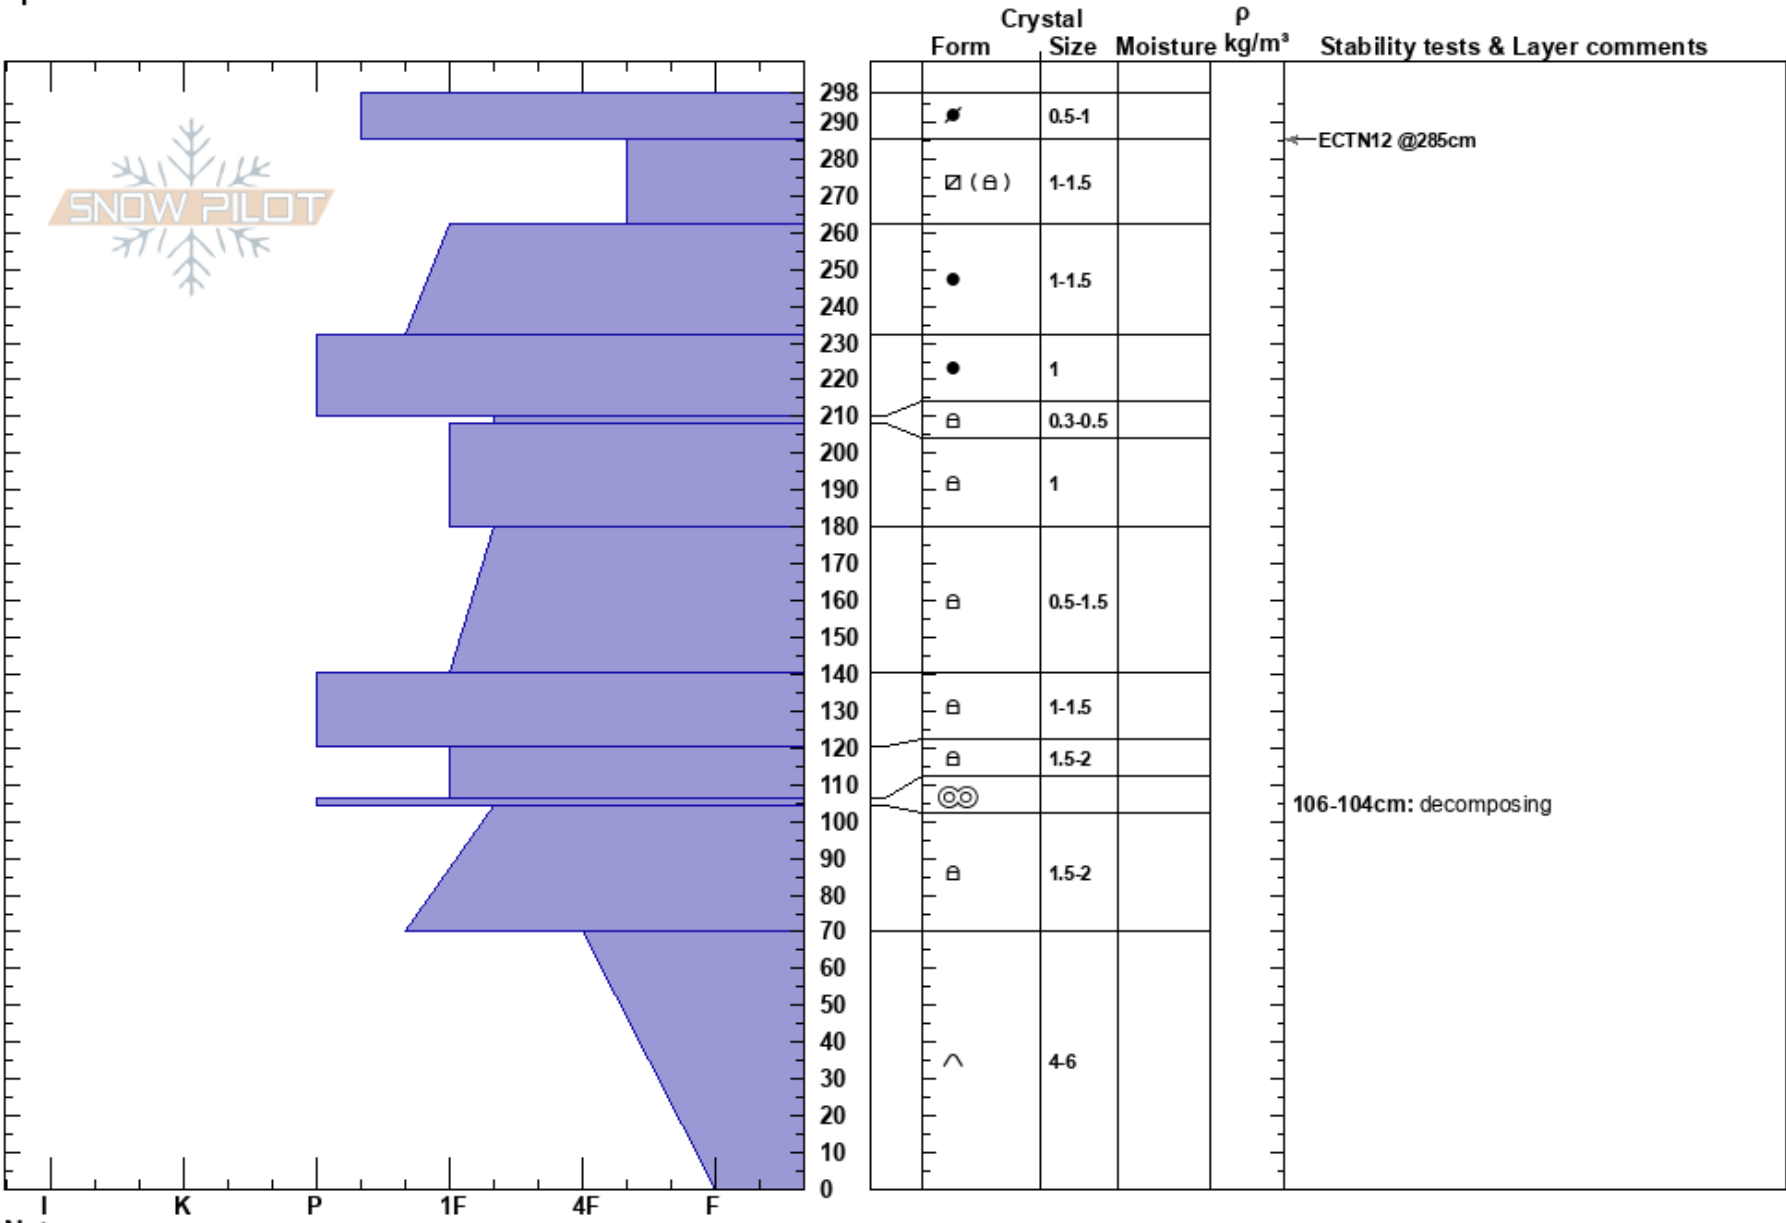

Granny's center left
 Uinta Range
 UT
 Elevation: 10456 ft
 Aspect: NE
 Specifics:

Joel ORourke
 03/17/2024 - 1:30pm
 Co-ord: 40.84606N, -111.02400E
 Slope Angle: 45°
 Wind Loading:

Stability:
 Air Temperature:
 Sky Cover: CLR
 Precipitation: NO
 Wind: Calm

HS:298
 106-104cm: decomposing

Notes: Pit by Joel ORourke