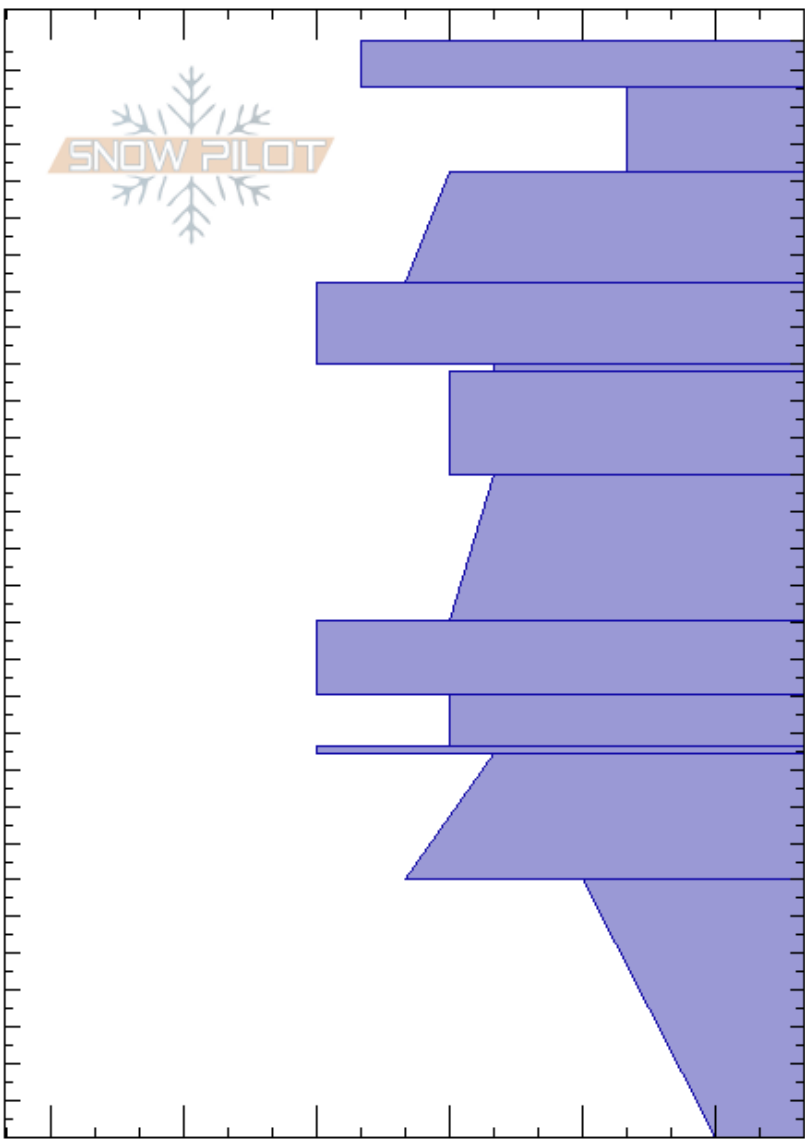

Granny's center left  
 Uinta Range  
 UT  
 Elevation: 10456 ft  
 Aspect: NE  
 Specifics:

Joel ORourke  
 03/17/2024 - 1:30pm  
 Co-ord: 40.84606N, -111.02400E  
 Slope Angle: 45°  
 Wind Loading:

Stability:  
 Air Temperature:  
 Sky Cover: CLR  
 Precipitation: NO  
 Wind: Calm

HS:298  
 106-104cm: decomposing

Height (cm)	Crystal		Moisture	$\rho$ kg/m <sup>3</sup>	Stability tests & Layer comments
	Form	Size			
298					
290	•	0.5-1			
280					← ECTN12 @285cm
270	⊖ (⊖)	1-1.5			
260					
250	•	1-1.5			
240					
230					
220	•	1			
210	⊖	0.3-0.5			
200					
190	⊖	1			
180					
170					
160	⊖	0.5-1.5			
150					
140					
130	⊖	1-1.5			
120	⊖	1.5-2			
110	⊙⊙				
100					106-104cm: decomposing
90					
80	⊖	1.5-2			
70					
60					
50					
40	^	4-6			
30					
20					
10					
0					