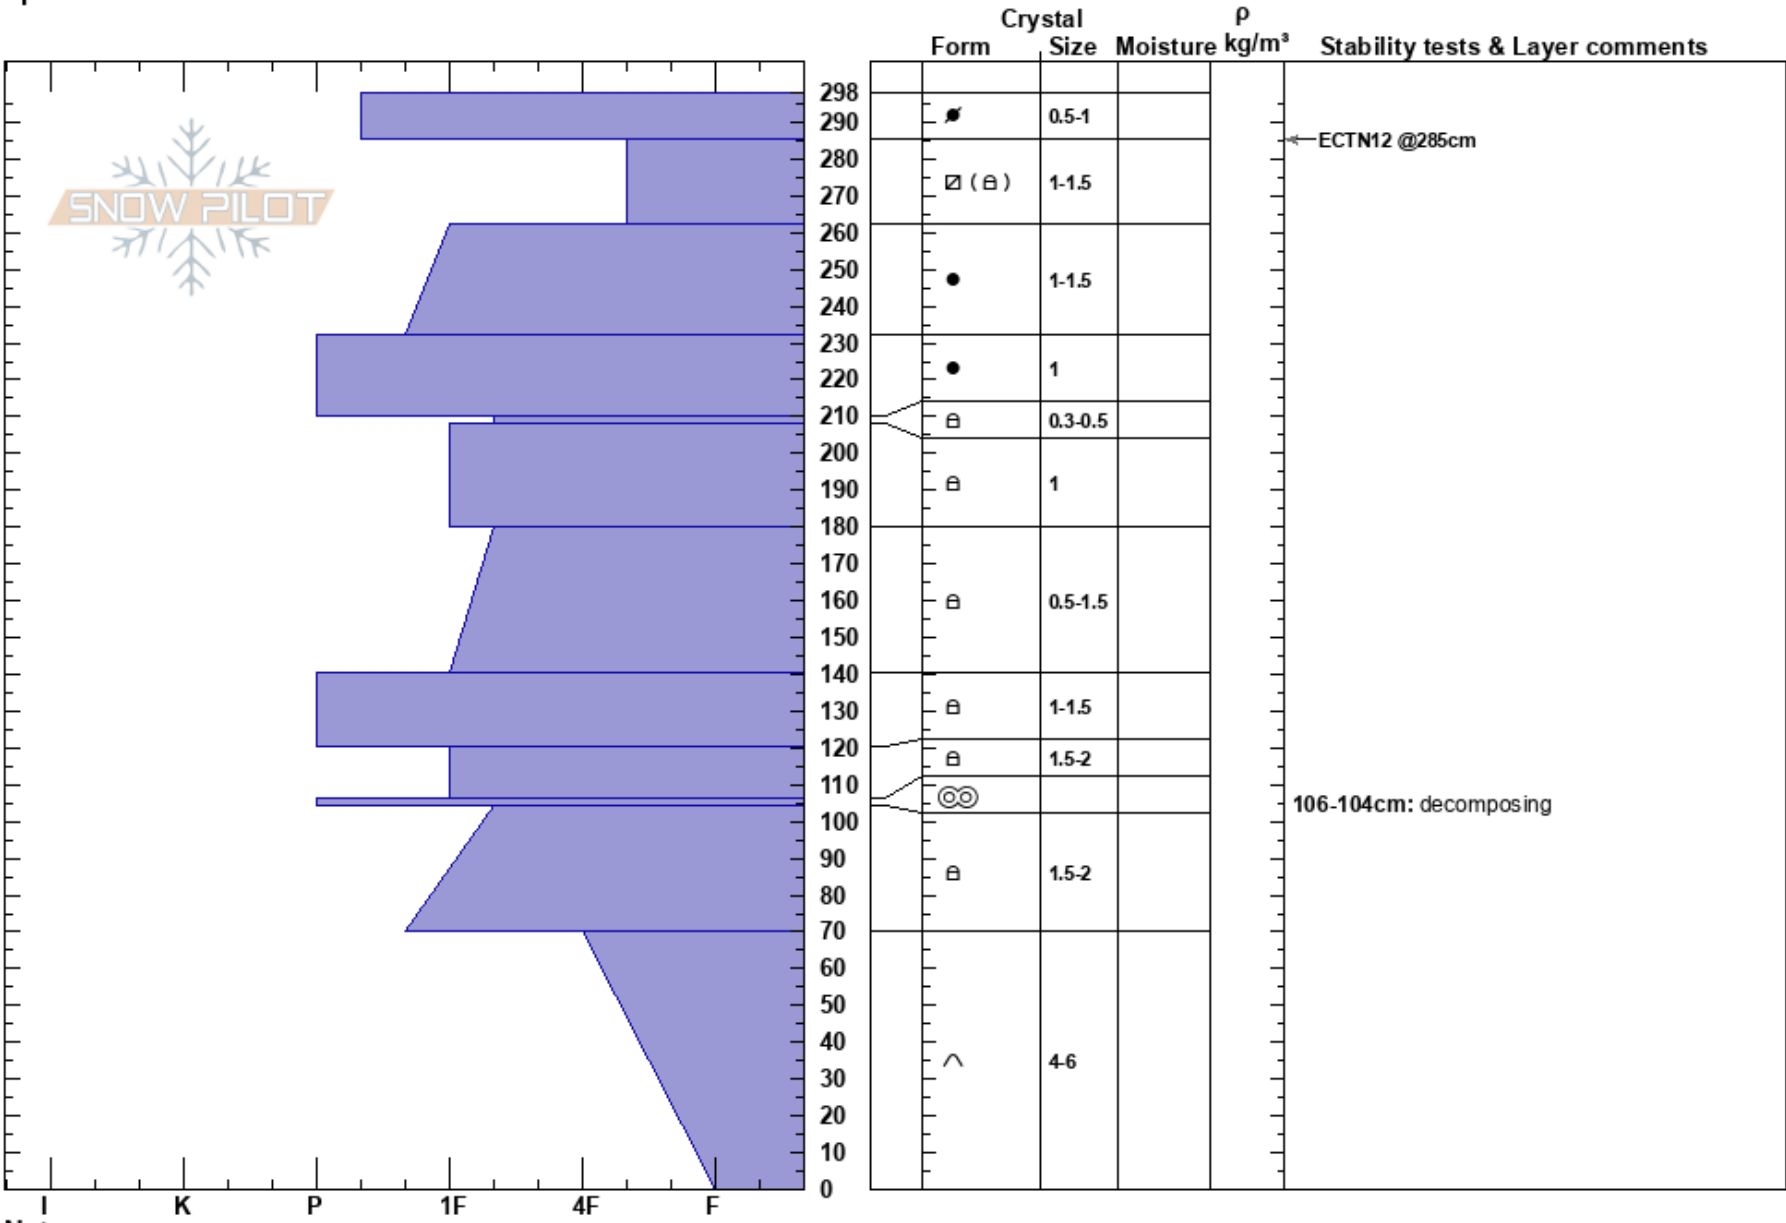

Granny's center left  
 Uinta Range  
 UT  
 Elevation: 10456 ft  
 Aspect: NE  
 Specifics:

Joel ORourke  
 03/17/2024 - 1:30pm  
 Co-ord: 40.84606N, -111.02400E  
 Slope Angle: 45°  
 Wind Loading:

Stability:  
 Air Temperature:  
 Sky Cover: CLR  
 Precipitation: NO  
 Wind: Calm

HS:298  
 106-104cm: decomposing

Notes: Pit by Joel ORourke