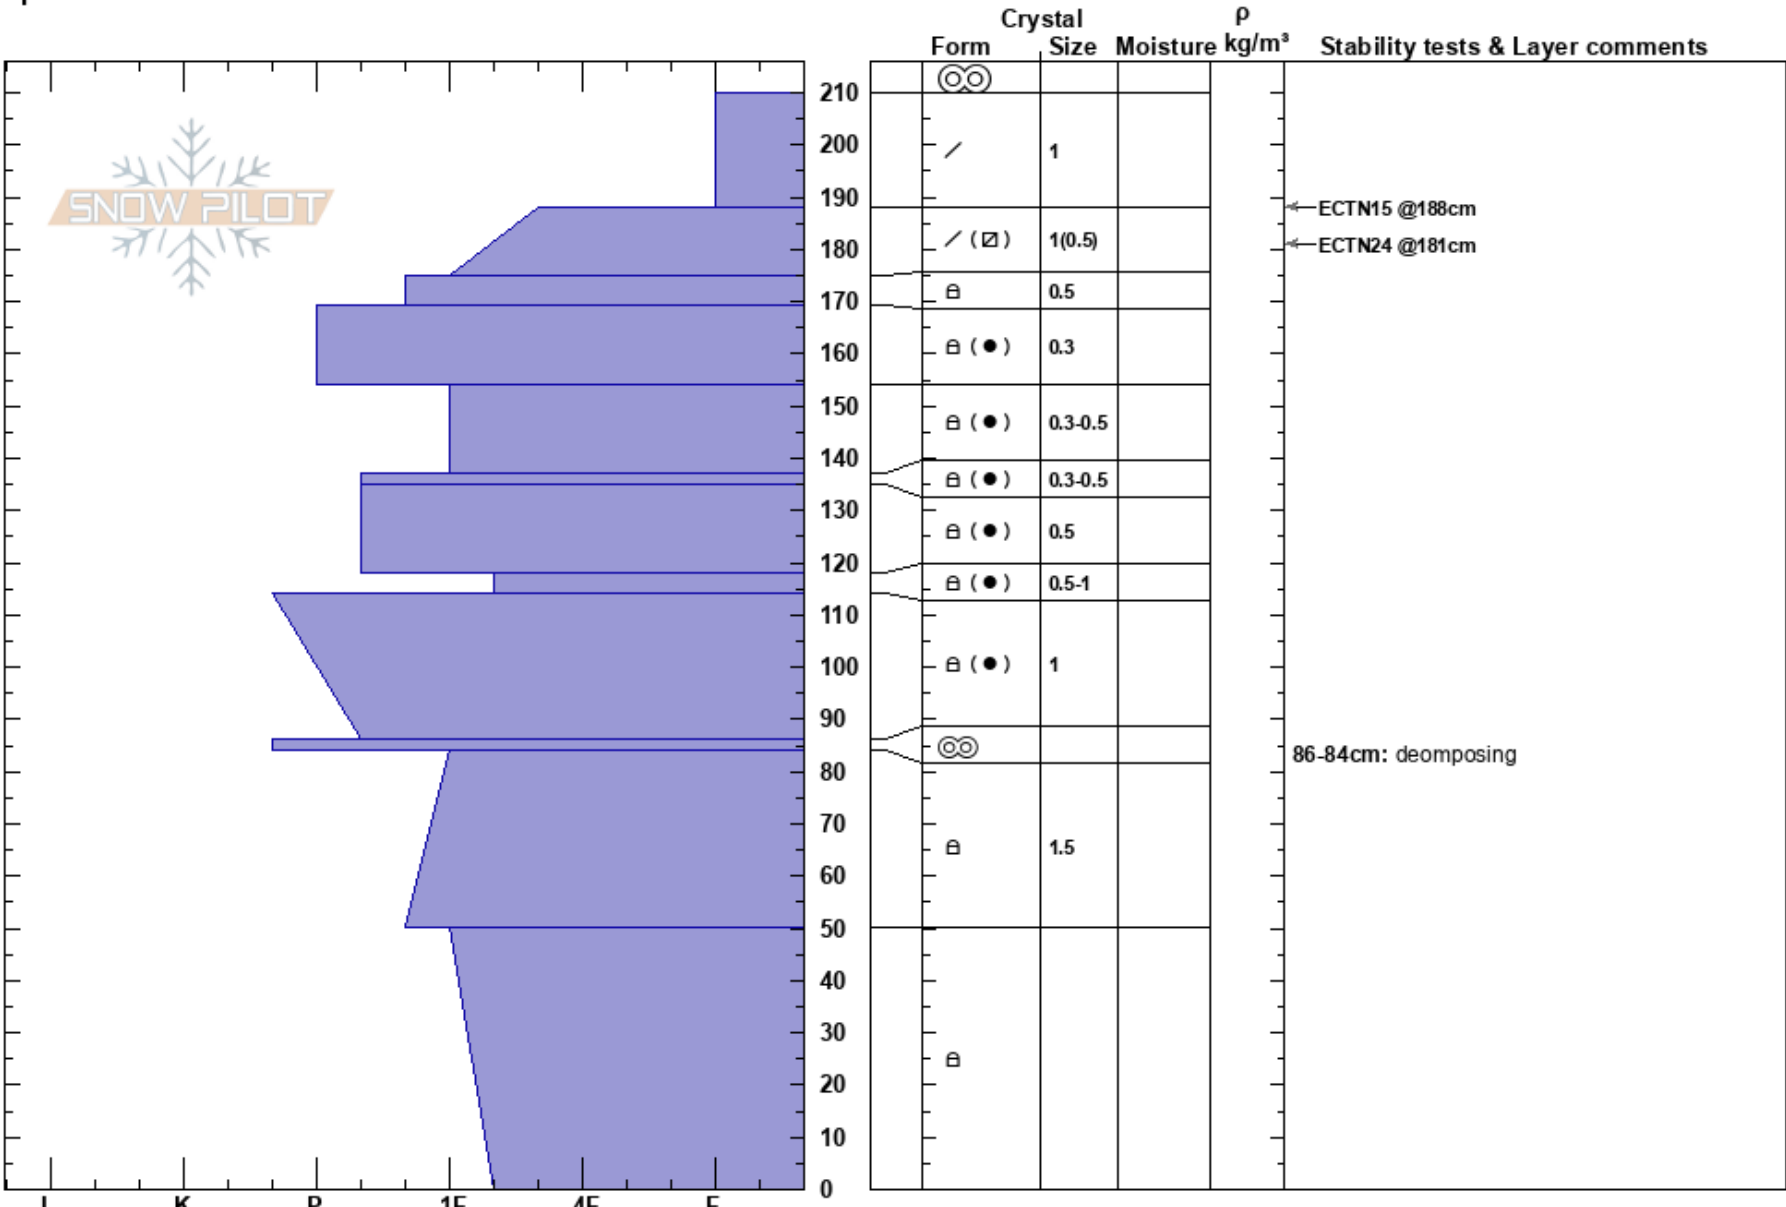

Granny's Left
 Uinta Range
 UT
 Elevation: 10440 ft
 Aspect: NE
 Specifics:

Joel ORourke
 03/17/2024 - 3:00pm
 Co-ord: 40.84641N, -111.02430E
 Slope Angle: 46°
 Wind Loading:

Stability: HS:210
 Air Temperature: 86-84cm: decomposing
 Sky Cover: CLR
 Precipitation:
 Wind: Calm

Notes: ECTP result on 38 (past test protocol) at 154cm
 Snowpit done by Jason Boyer