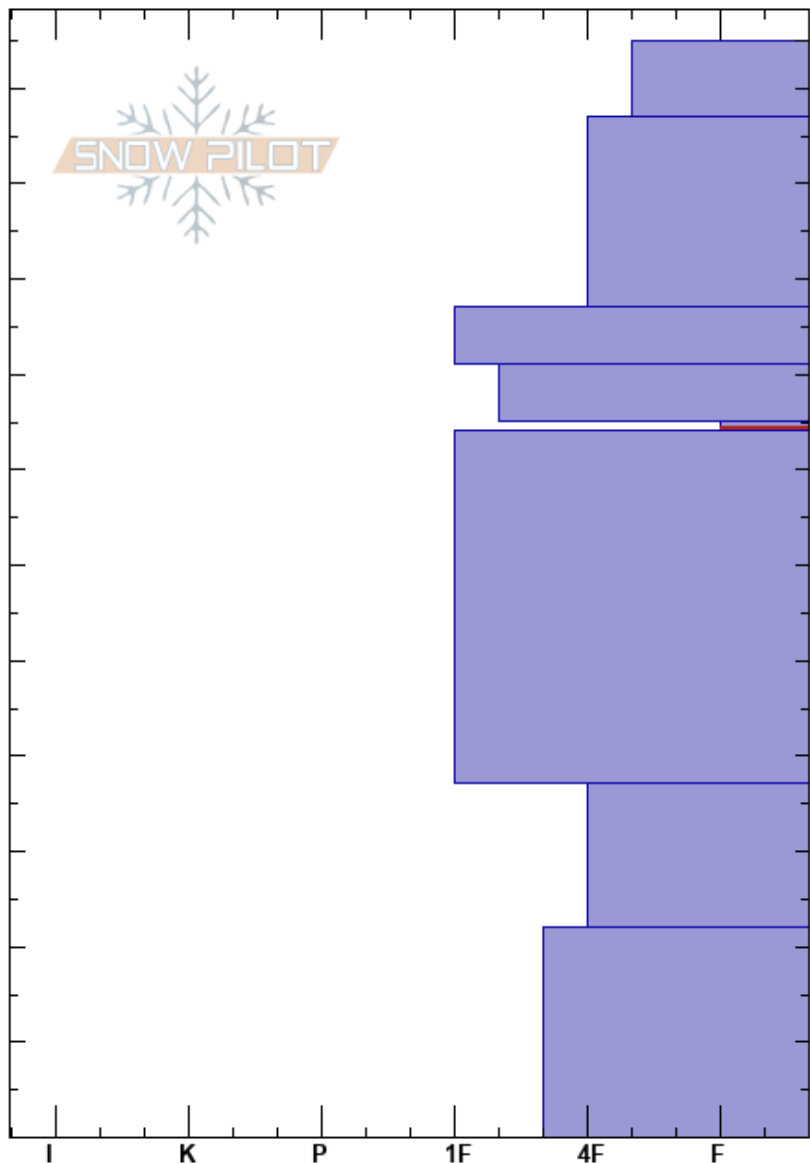

Hebgen/Trapper Crk.
 Lionhead Range
 MT
 Elevation: 8900 ft
 Aspect: 118°
 Specifics: Ski tracks on slope; We skied slope

Alex Marienthal
 02/04/2018 - 11:45am
 Co-ord: 44.83890N, -111.34277W
 Slope Angle: 21°
 Wind Loading:

Stability: Fair Unstable
 Air Temperature: 75-74cm:Problematic layer
 Sky Cover: OVC
 Precipitation: S-1
 Wind: Calm

HS:115

Layer Notes:

Depth (cm)	Crystal		Moisture	ρ kg/m ³	Stability tests & Layer comments
	Form	Size			
115					
110					
107					CT2, Q2 @107cm ECTP2 @107cm
100					
90					
80					
74					V (□) ECTP23 @74cm ECTP21 @74cm PST25/100 (End) @74cm CT18, Q2 @74cm
70					
60					
50					
40					
30					
22					ECTP26 @22cm ECTP24 @22cm CT21, Q3 @22cm
20					
10					
0					