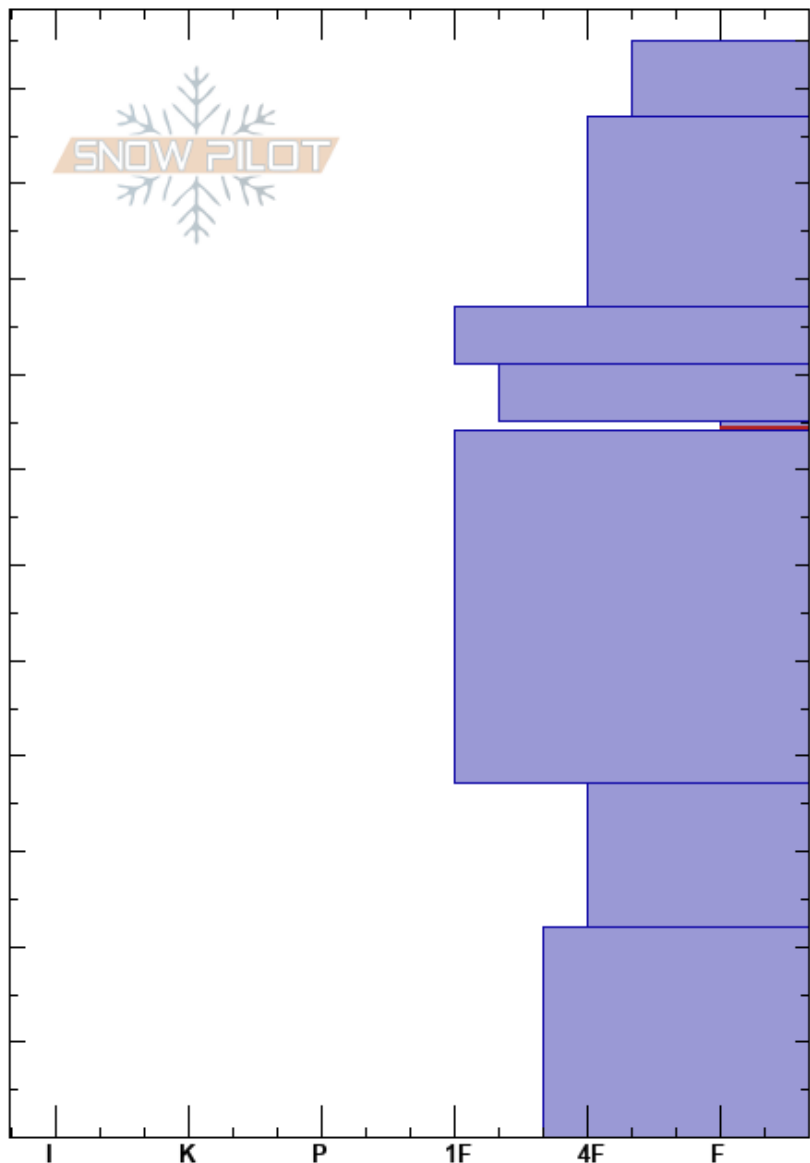

Hebgen/Trapper Crk.  
 Lionhead Range  
 MT  
 Elevation: 8900 ft  
 Aspect: 118°  
 Specifics: Ski tracks on slope; We skied slope

Alex Marienthal  
 02/04/2018 - 11:45am  
 Co-ord: 44.83890N, -111.34277W  
 Slope Angle: 21°  
 Wind Loading:

Stability: Fair Unstable  
 Air Temperature: 75-74cm:Problematic layer  
 Sky Cover: OVC  
 Precipitation: S-1  
 Wind: Calm

HS:115

Layer Notes:

Depth (cm)	Crystal		Moisture	$\rho$ kg/m <sup>3</sup>	Stability tests & Layer comments
	Form	Size			
115					
110					
107					CT2, Q2 @107cm ECTP2 @107cm
100					
90					
80					
74					V (□) ECTP23 @74cm ECTP21 @74cm PST25/100 (End) @74cm CT18, Q2 @74cm
70					
60					
50					
40					
30					
22					ECTP26 @22cm ECTP24 @22cm CT21, Q3 @22cm
20					
10					
0					